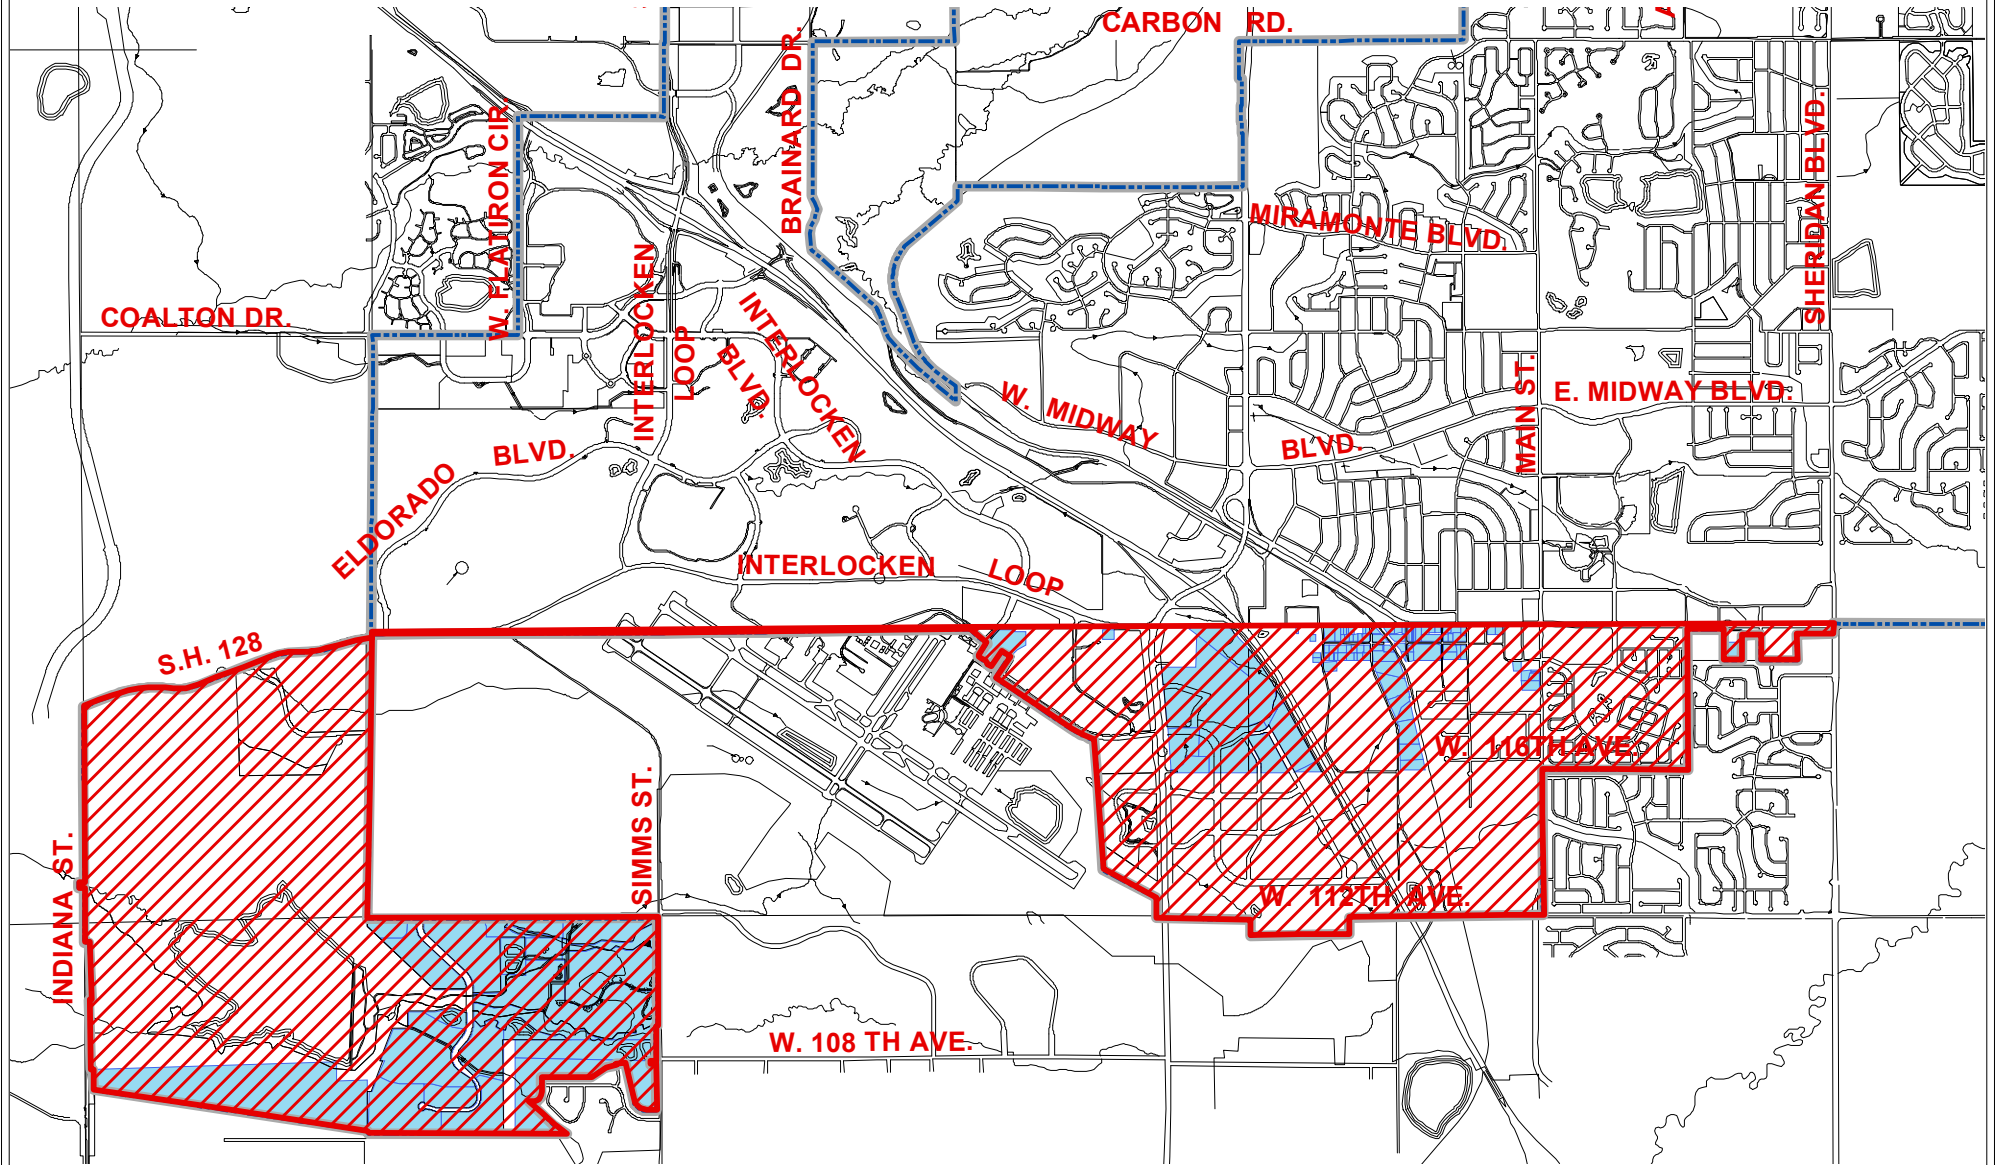

BROOMFIELD PROPERTIES IN NORTH JEFFCO PARK AND RECREATION DISTRICT

JULY 2005

-  Jefferson County Legacy Area
-  City and County of Broomfield Boundary
-  North JeffCo Recreation District Parcels