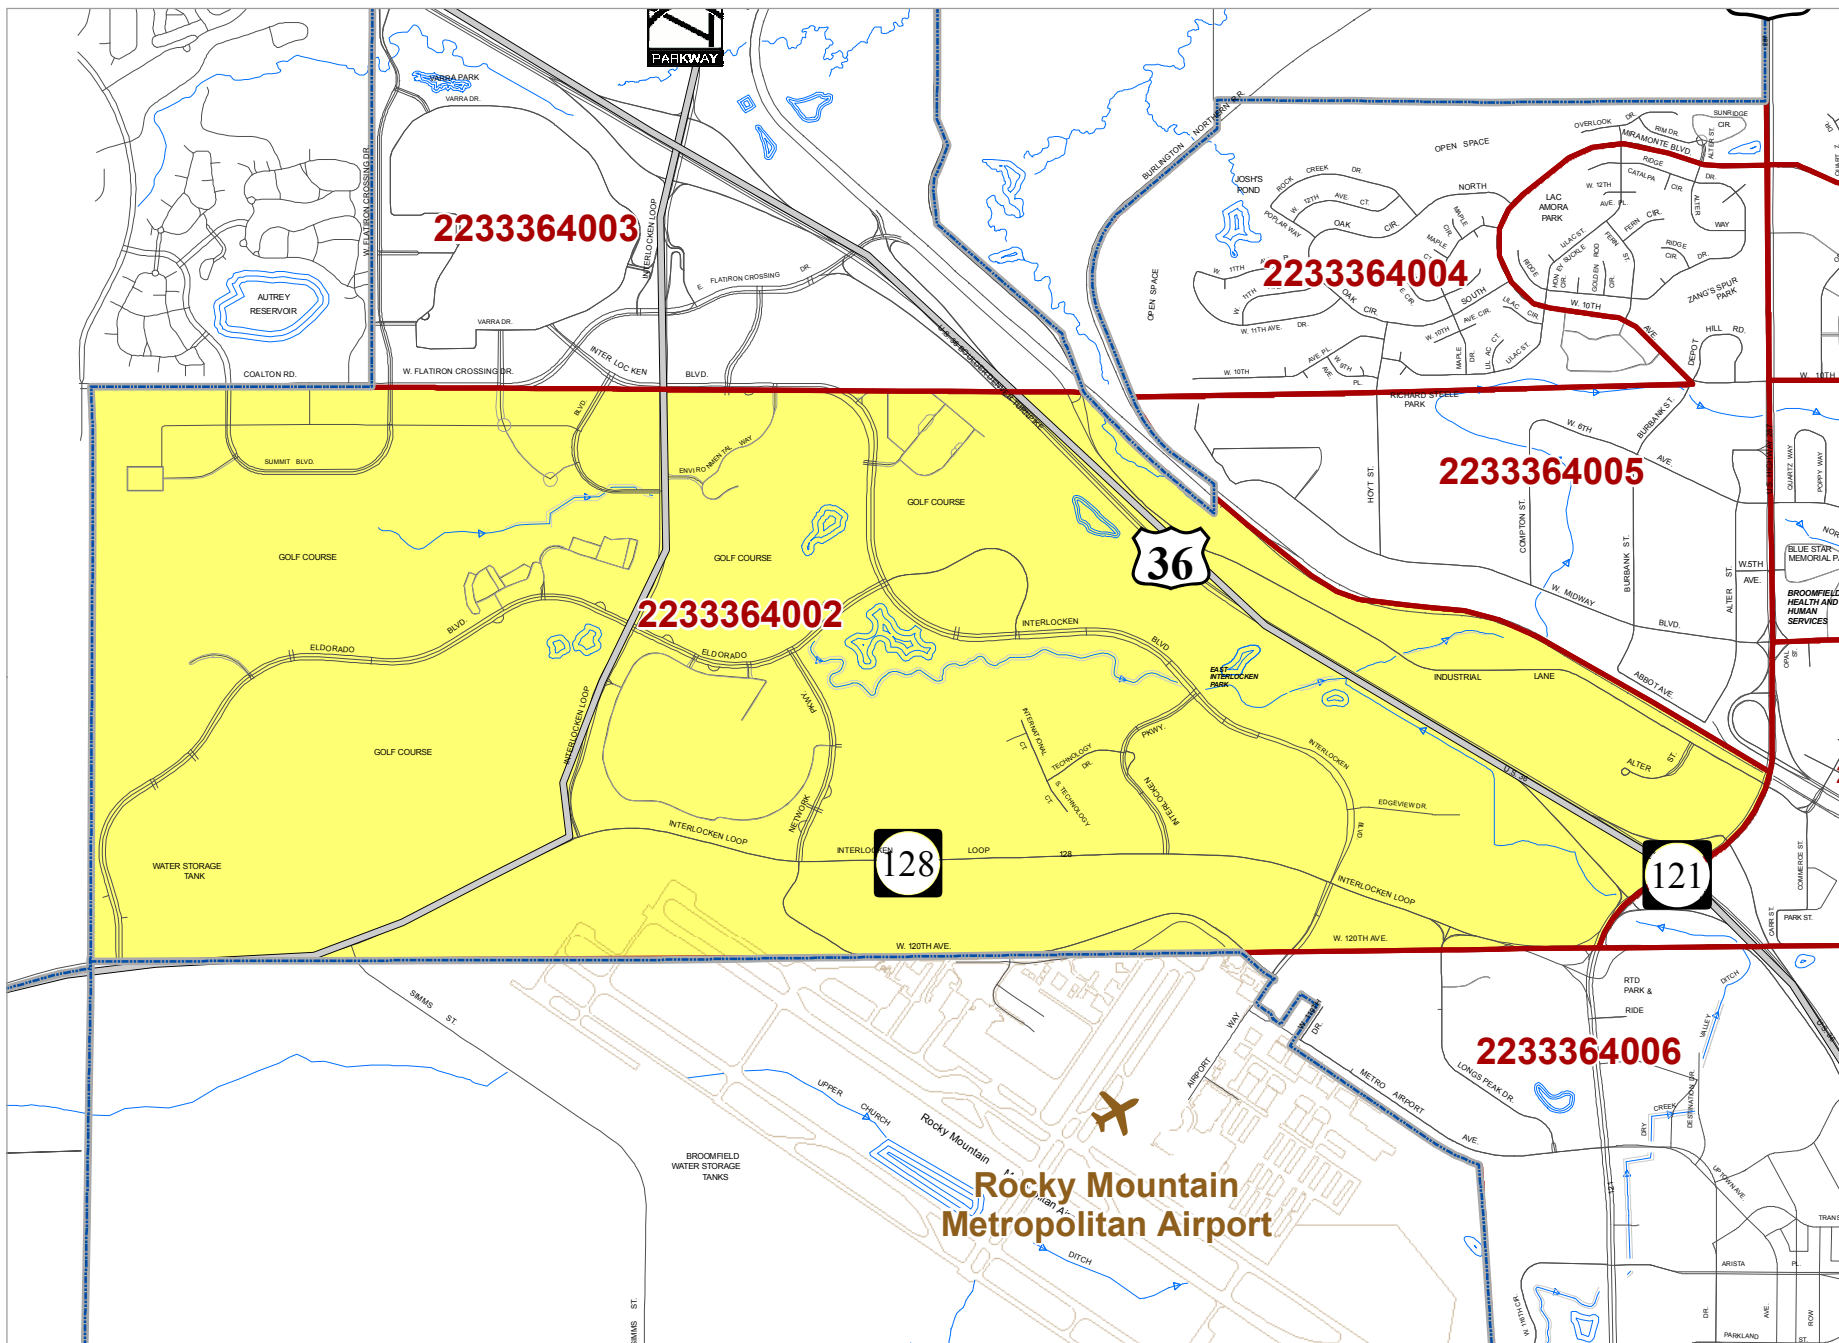

The City and County of Broomfield

Official General Election Wards 2010

Precinct 2233364002

-  BROOMFIELD BOUNDARY
-  PRECINCTS
-  WARD-1
-  WARD-2
-  WARD-3
-  WARD-4
-  WARD-5