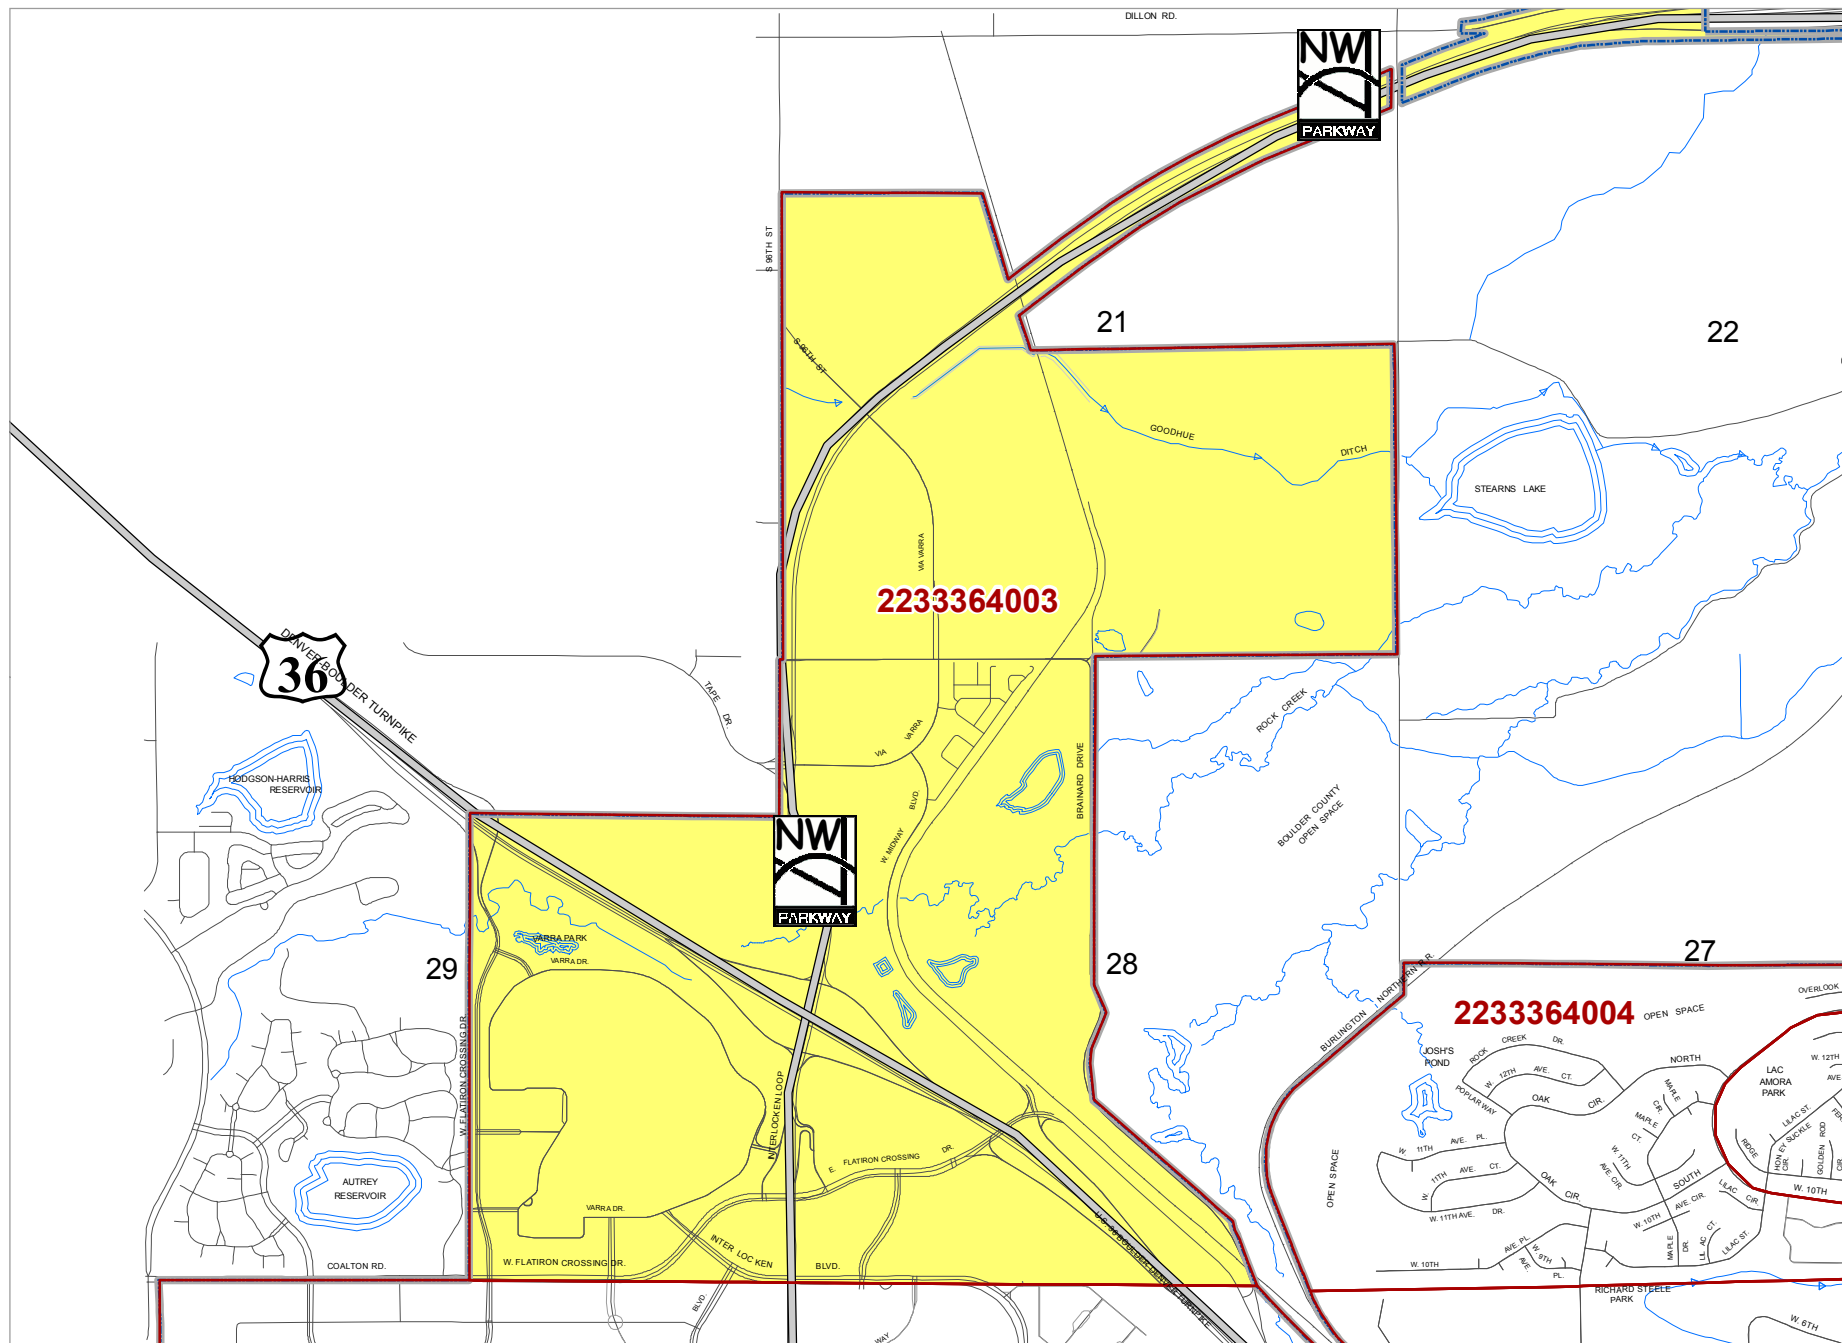

The City and County of Broomfield

Official General Election Wards 2010

Precinct
2233364003

-  PRECINCTS
-  BROOMFIELD BOUNDARY
-  WARD-1
-  WARD-2
-  WARD-3
-  WARD-4
-  WARD-5