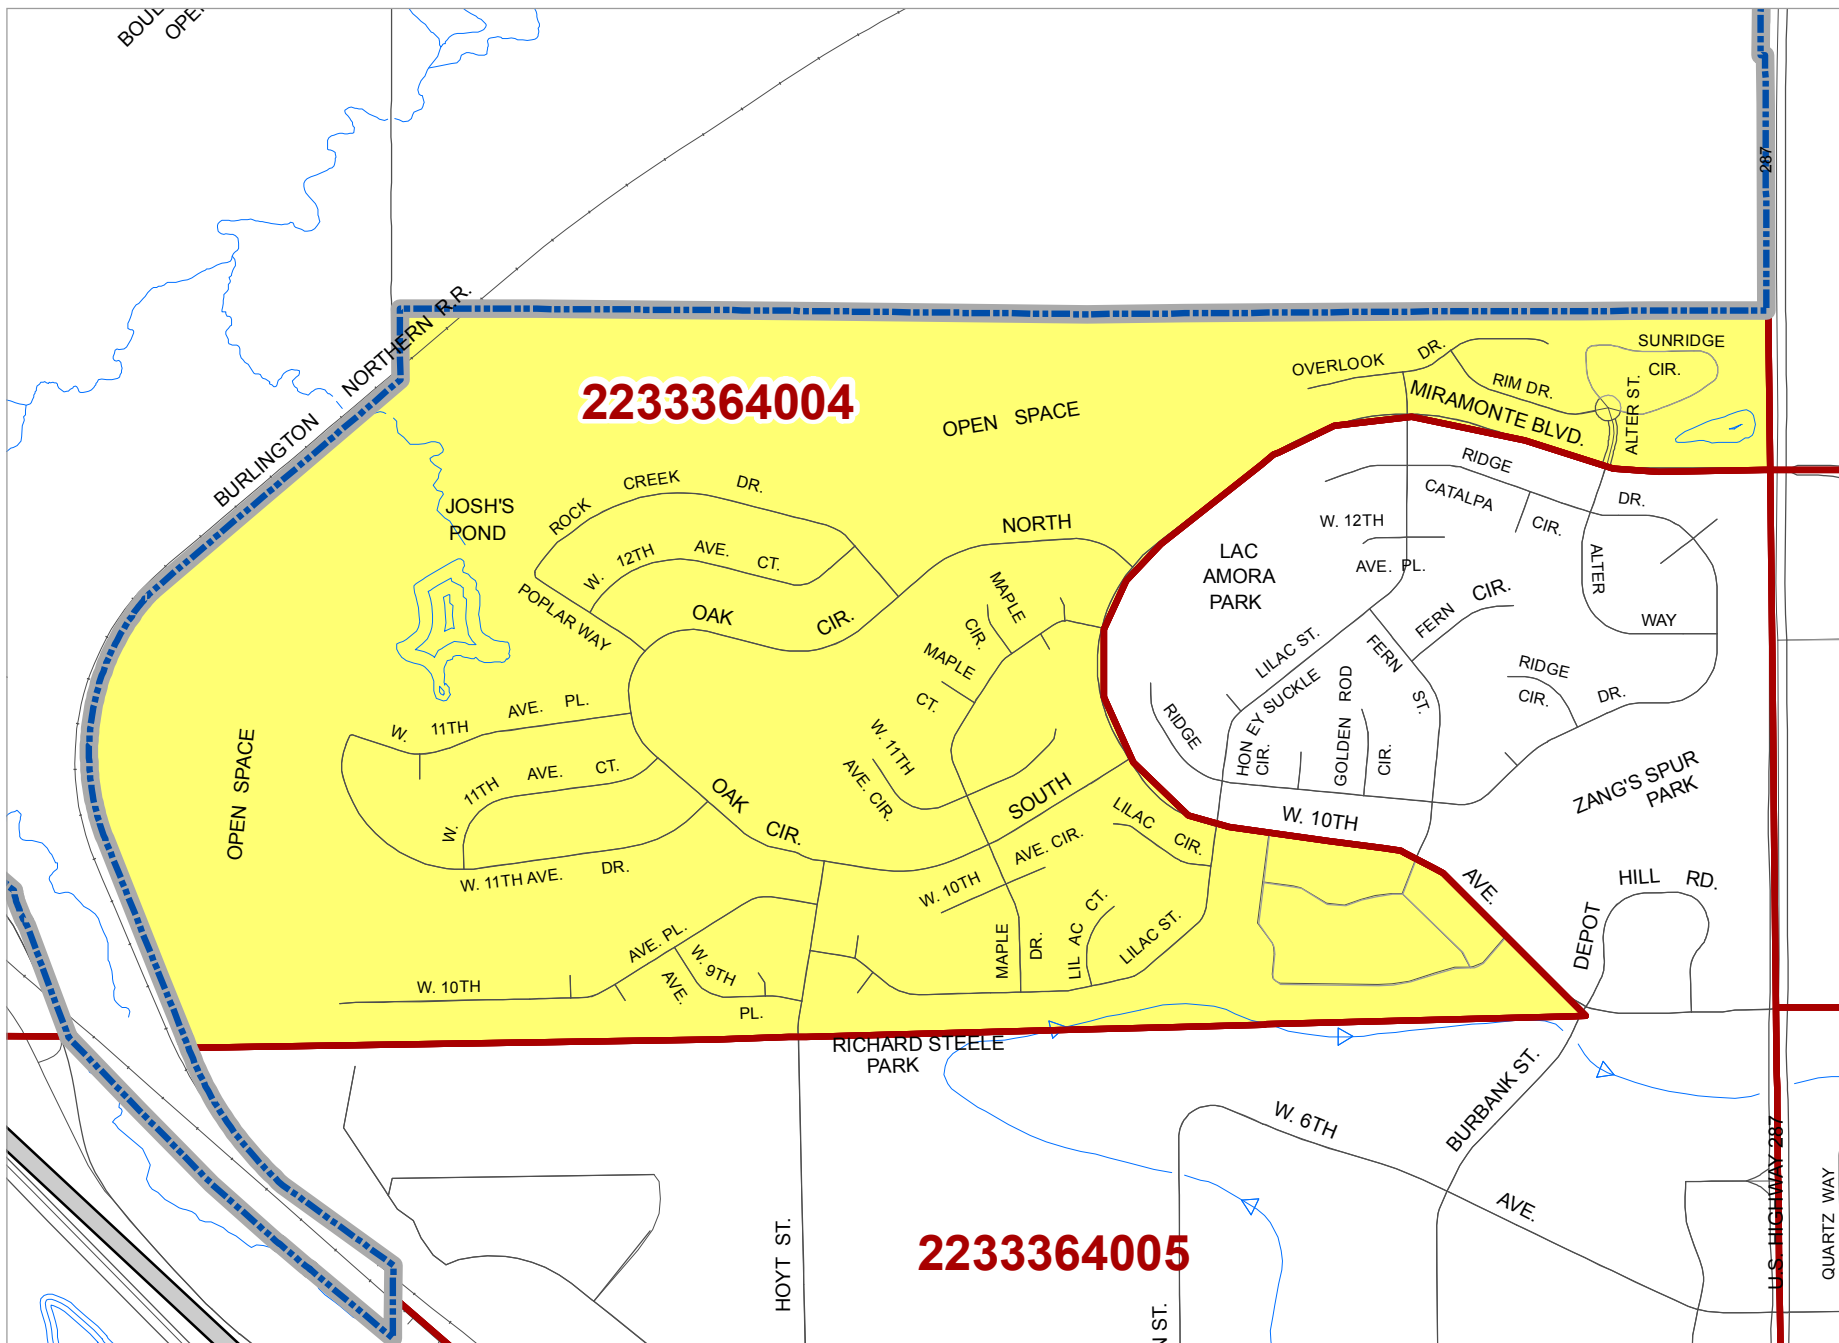

The City and County of Broomfield

2233364004

2233364005

Official General Election Wards 2010

**Precinct
2233364004**

-  BROOMFIELD BOUNDARY
-  PRECINCTS
-  WARD-1
-  WARD-2
-  WARD-3
-  WARD-4
-  WARD-5