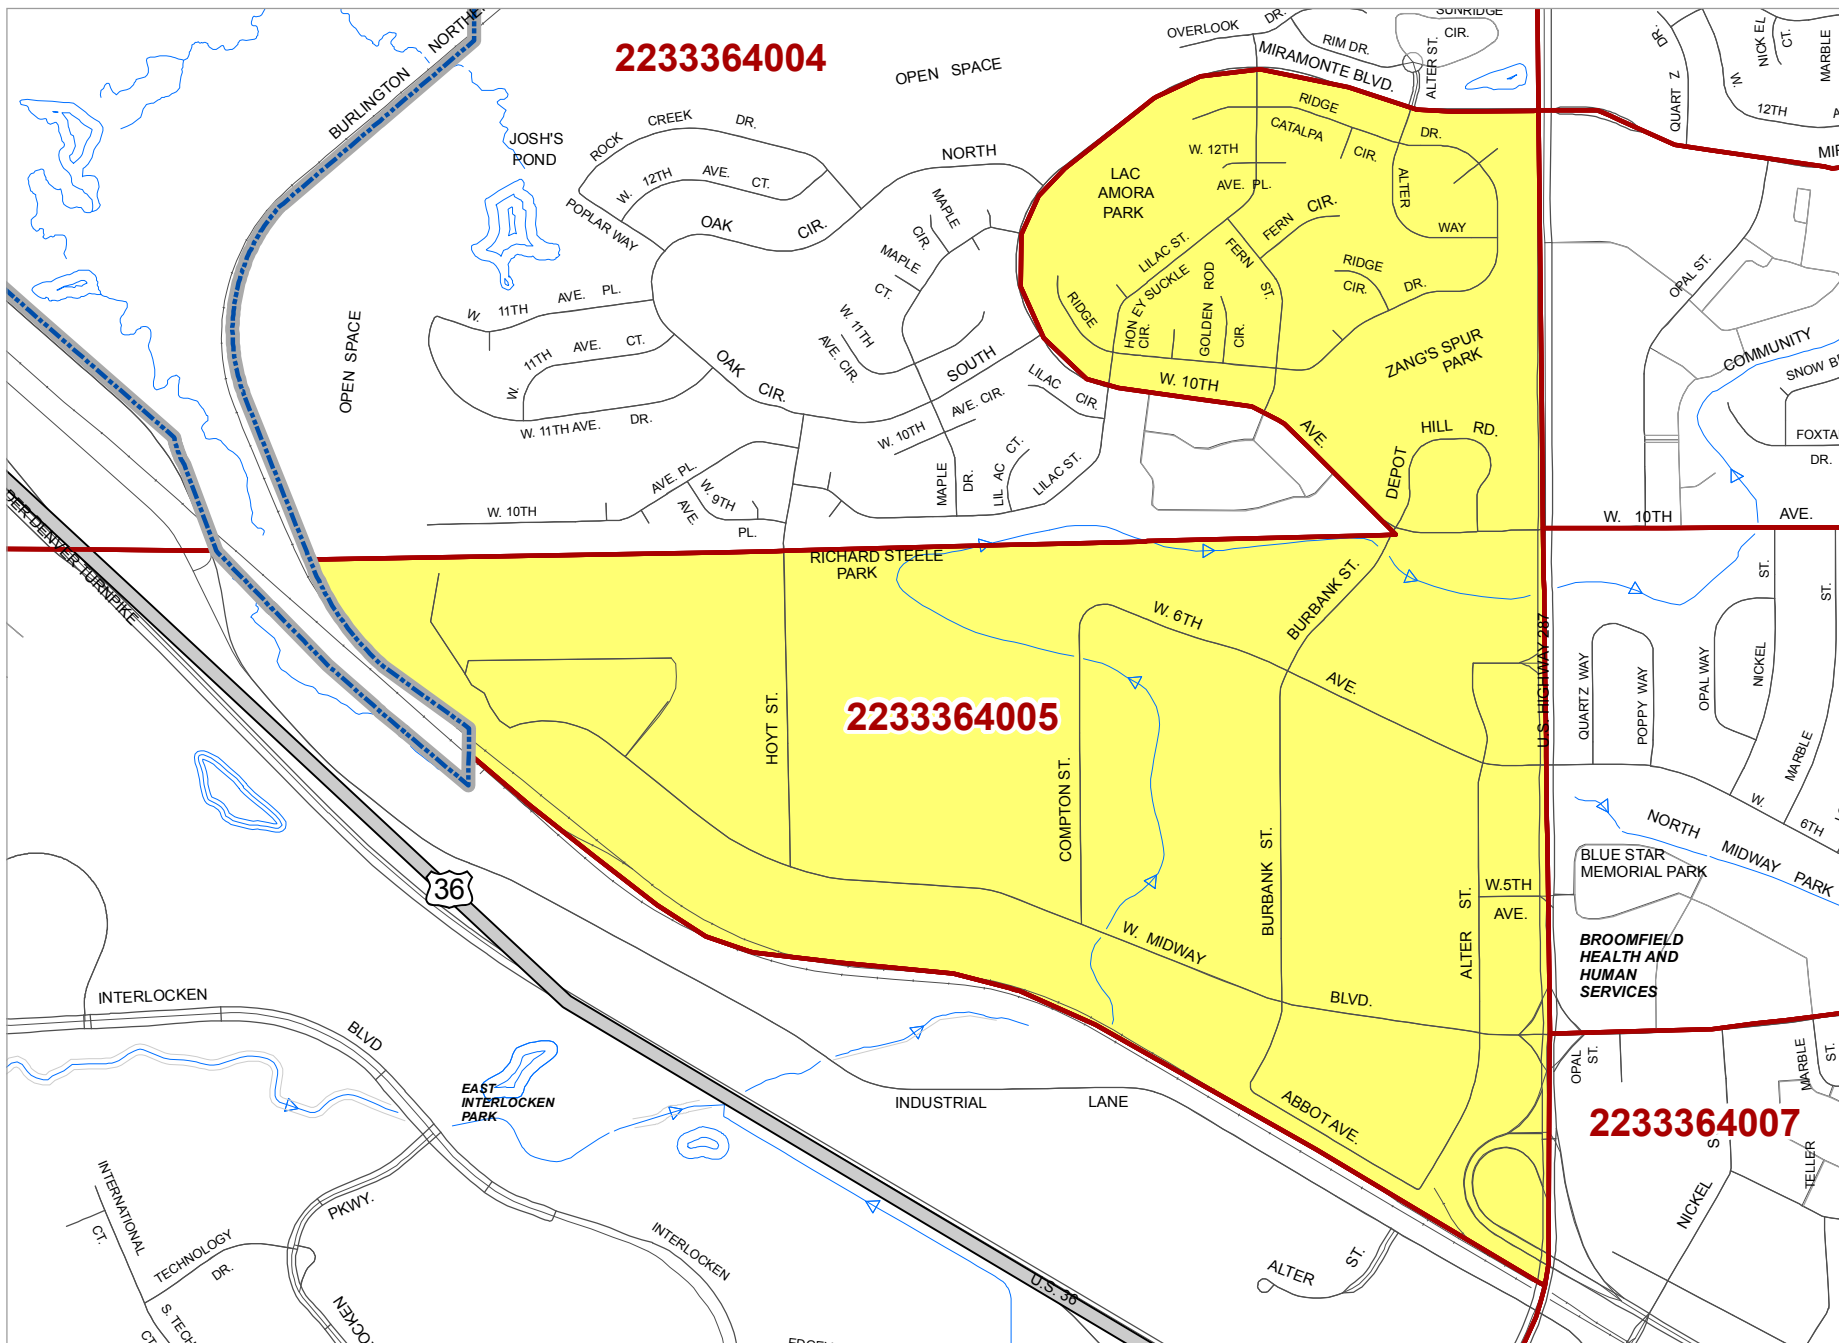

The City and County of Broomfield

Official General Election Wards 2010

Precinct 2233364005

-  BROOMFIELD BOUNDARY
-  PRECINCTS
-  WARD-1
-  WARD-2
-  WARD-3
-  WARD-4
-  WARD-5