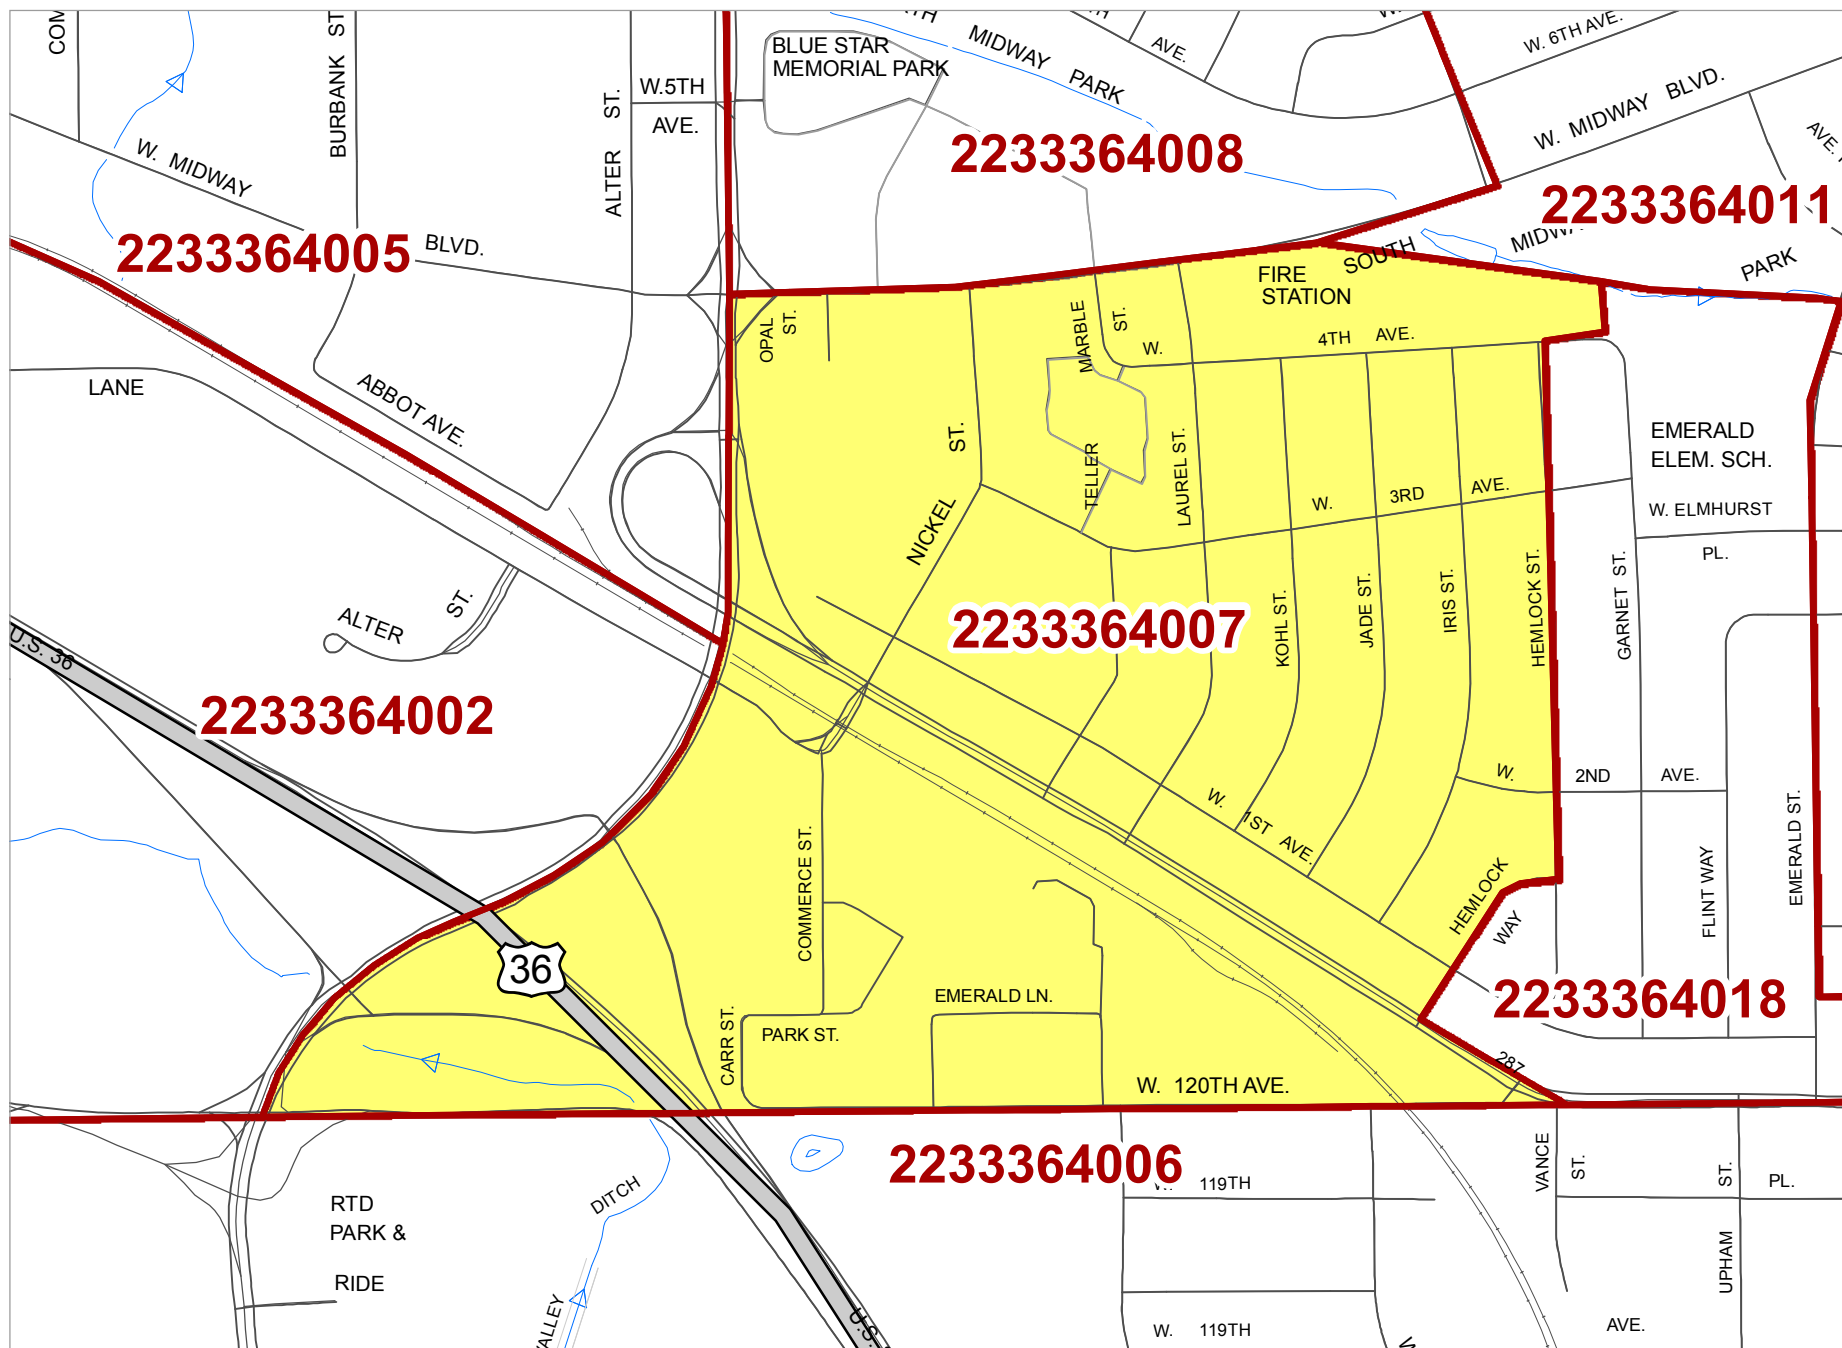

The City and County of Broomfield

Official General Election Wards 2010

Precinct
2233364007

-  BROOMFIELD BOUNDARY
-  PRECINCTS
-  WARD-1
-  WARD-2
-  WARD-3
-  WARD-4
-  WARD-5