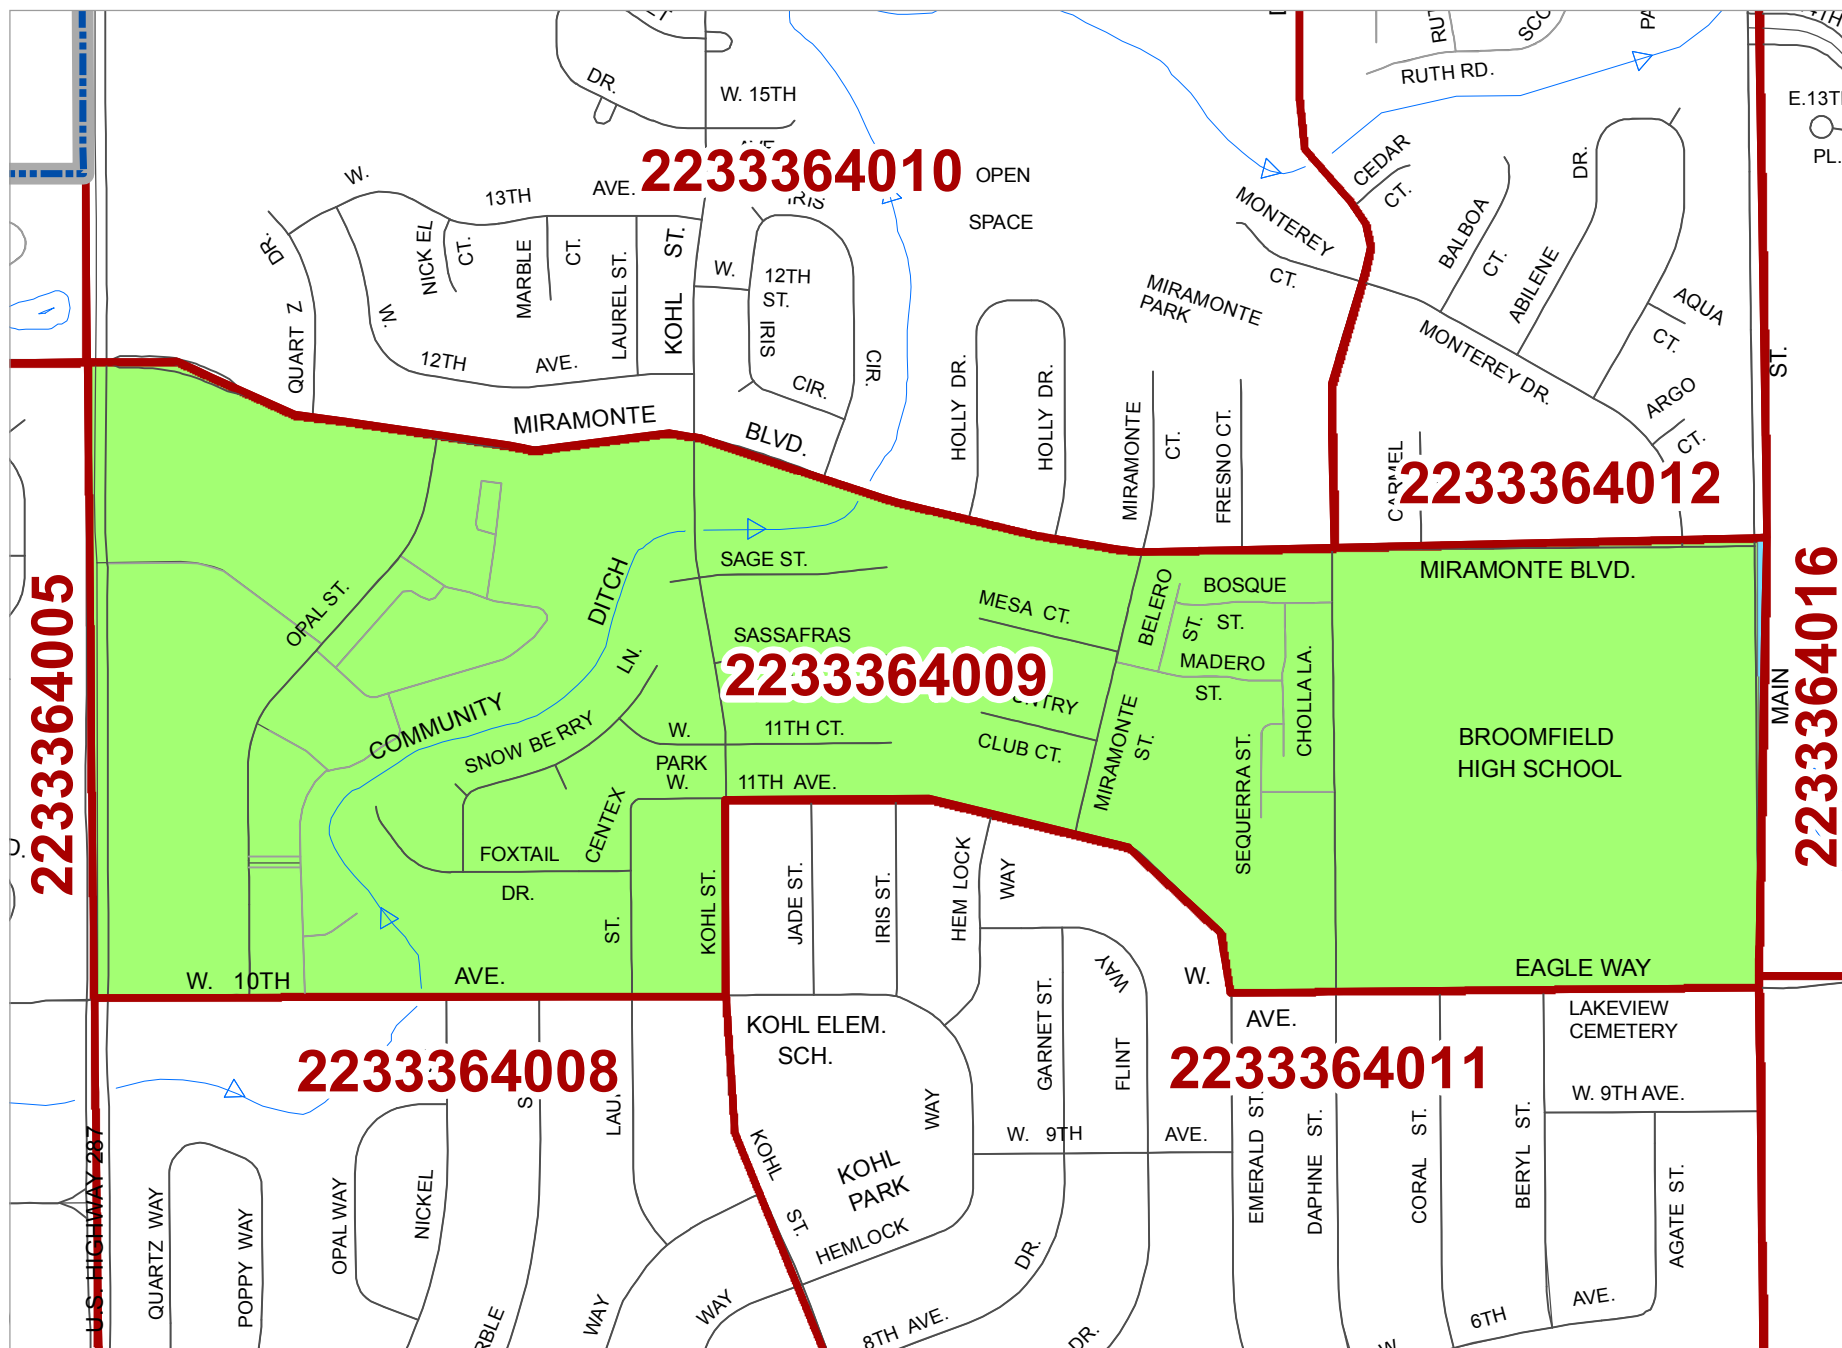

The City and County of Broomfield

Official General Election Wards 2010

Precinct
2233364009

-  BROOMFIELD BOUNDARY
-  PRECINCTS
-  WARD-1
-  WARD-2
-  WARD-3
-  WARD-4
-  WARD-5