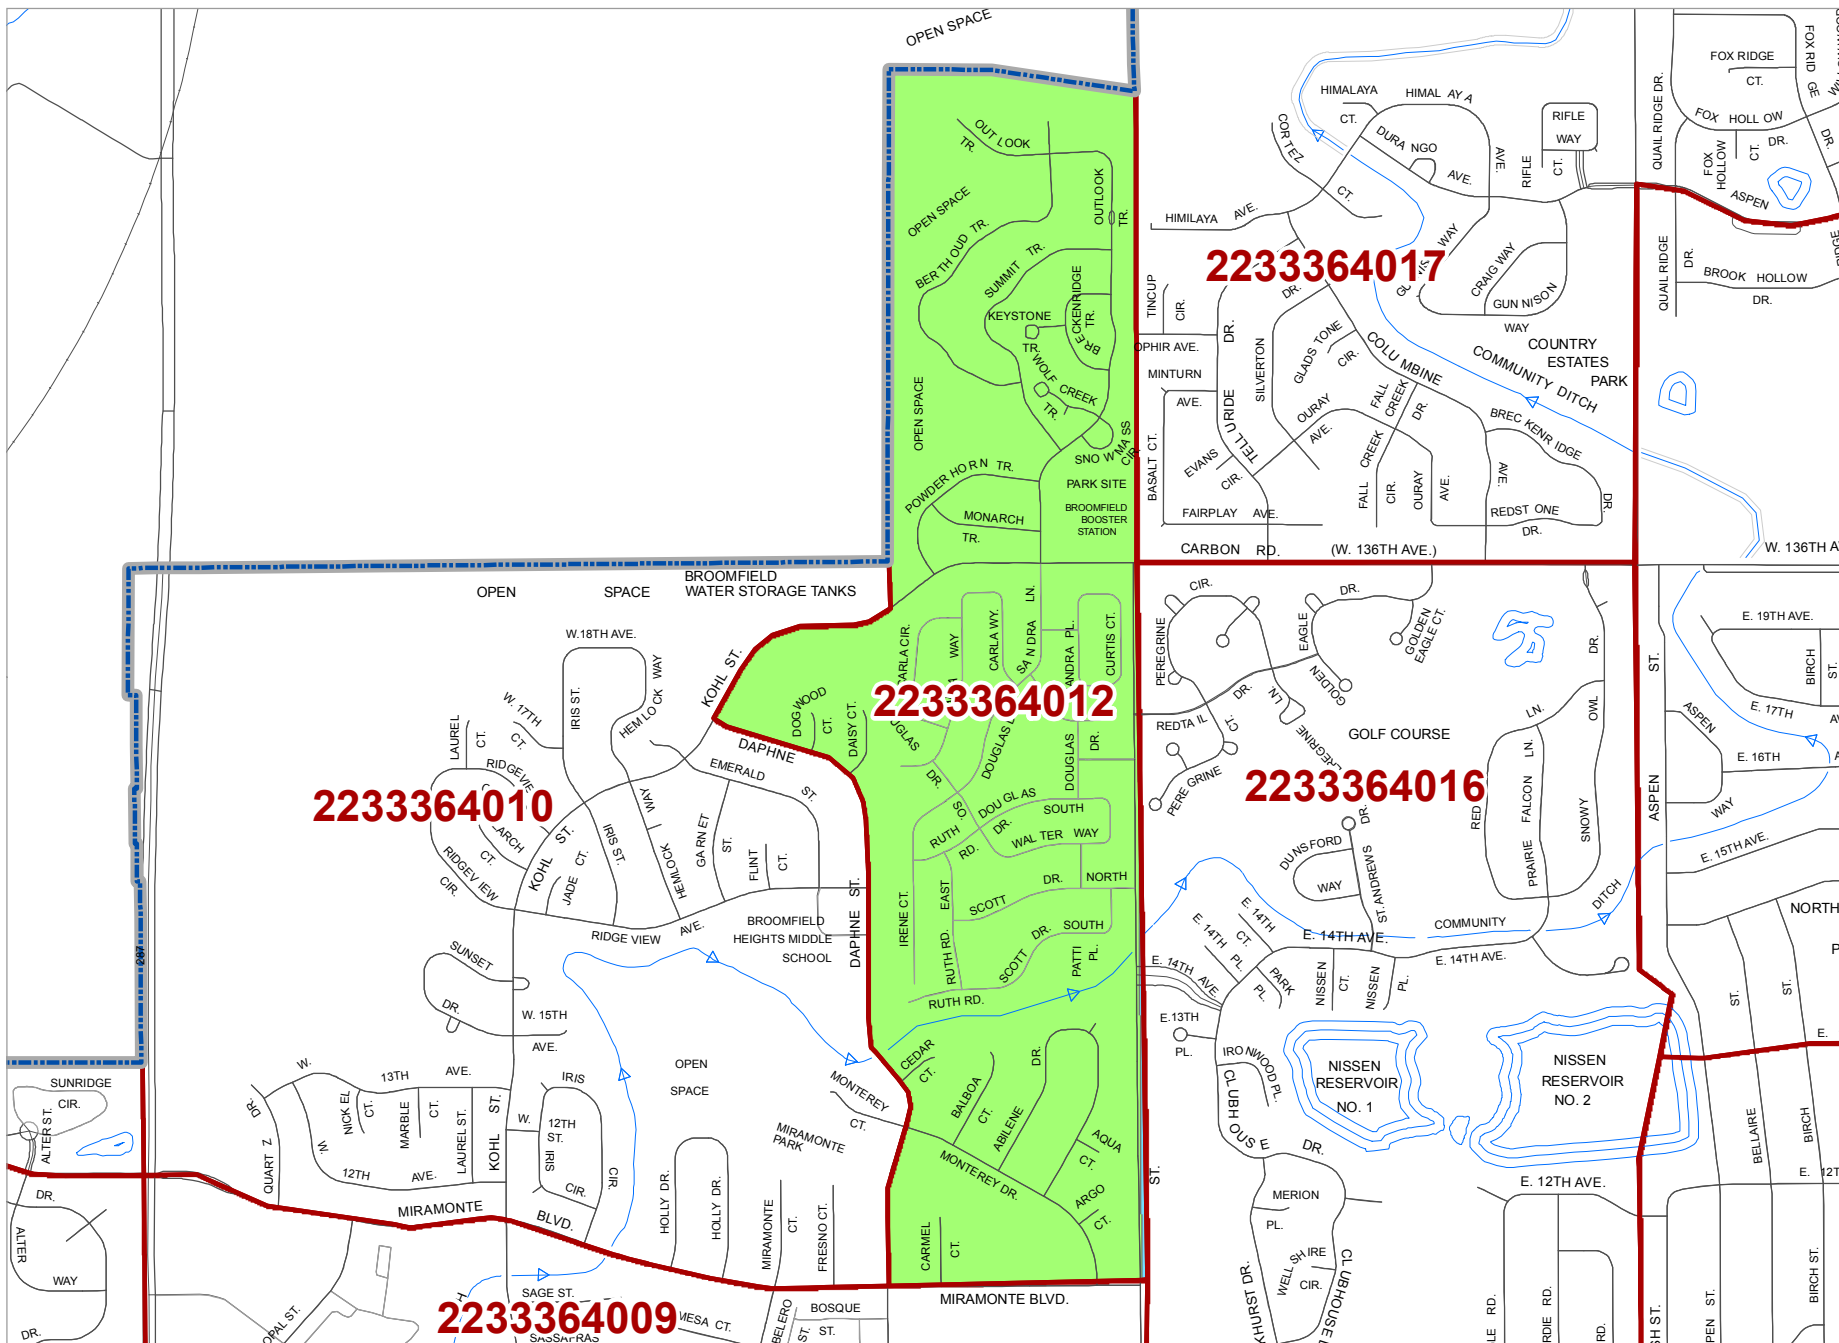

The City and County of Broomfield

Official General Election Wards 2010

Precinct 2233364012

-  BROOMFIELD BOUNDARY
-  PRECINCTS
-  WARD-1
-  WARD-2
-  WARD-3
-  WARD-4
-  WARD-5