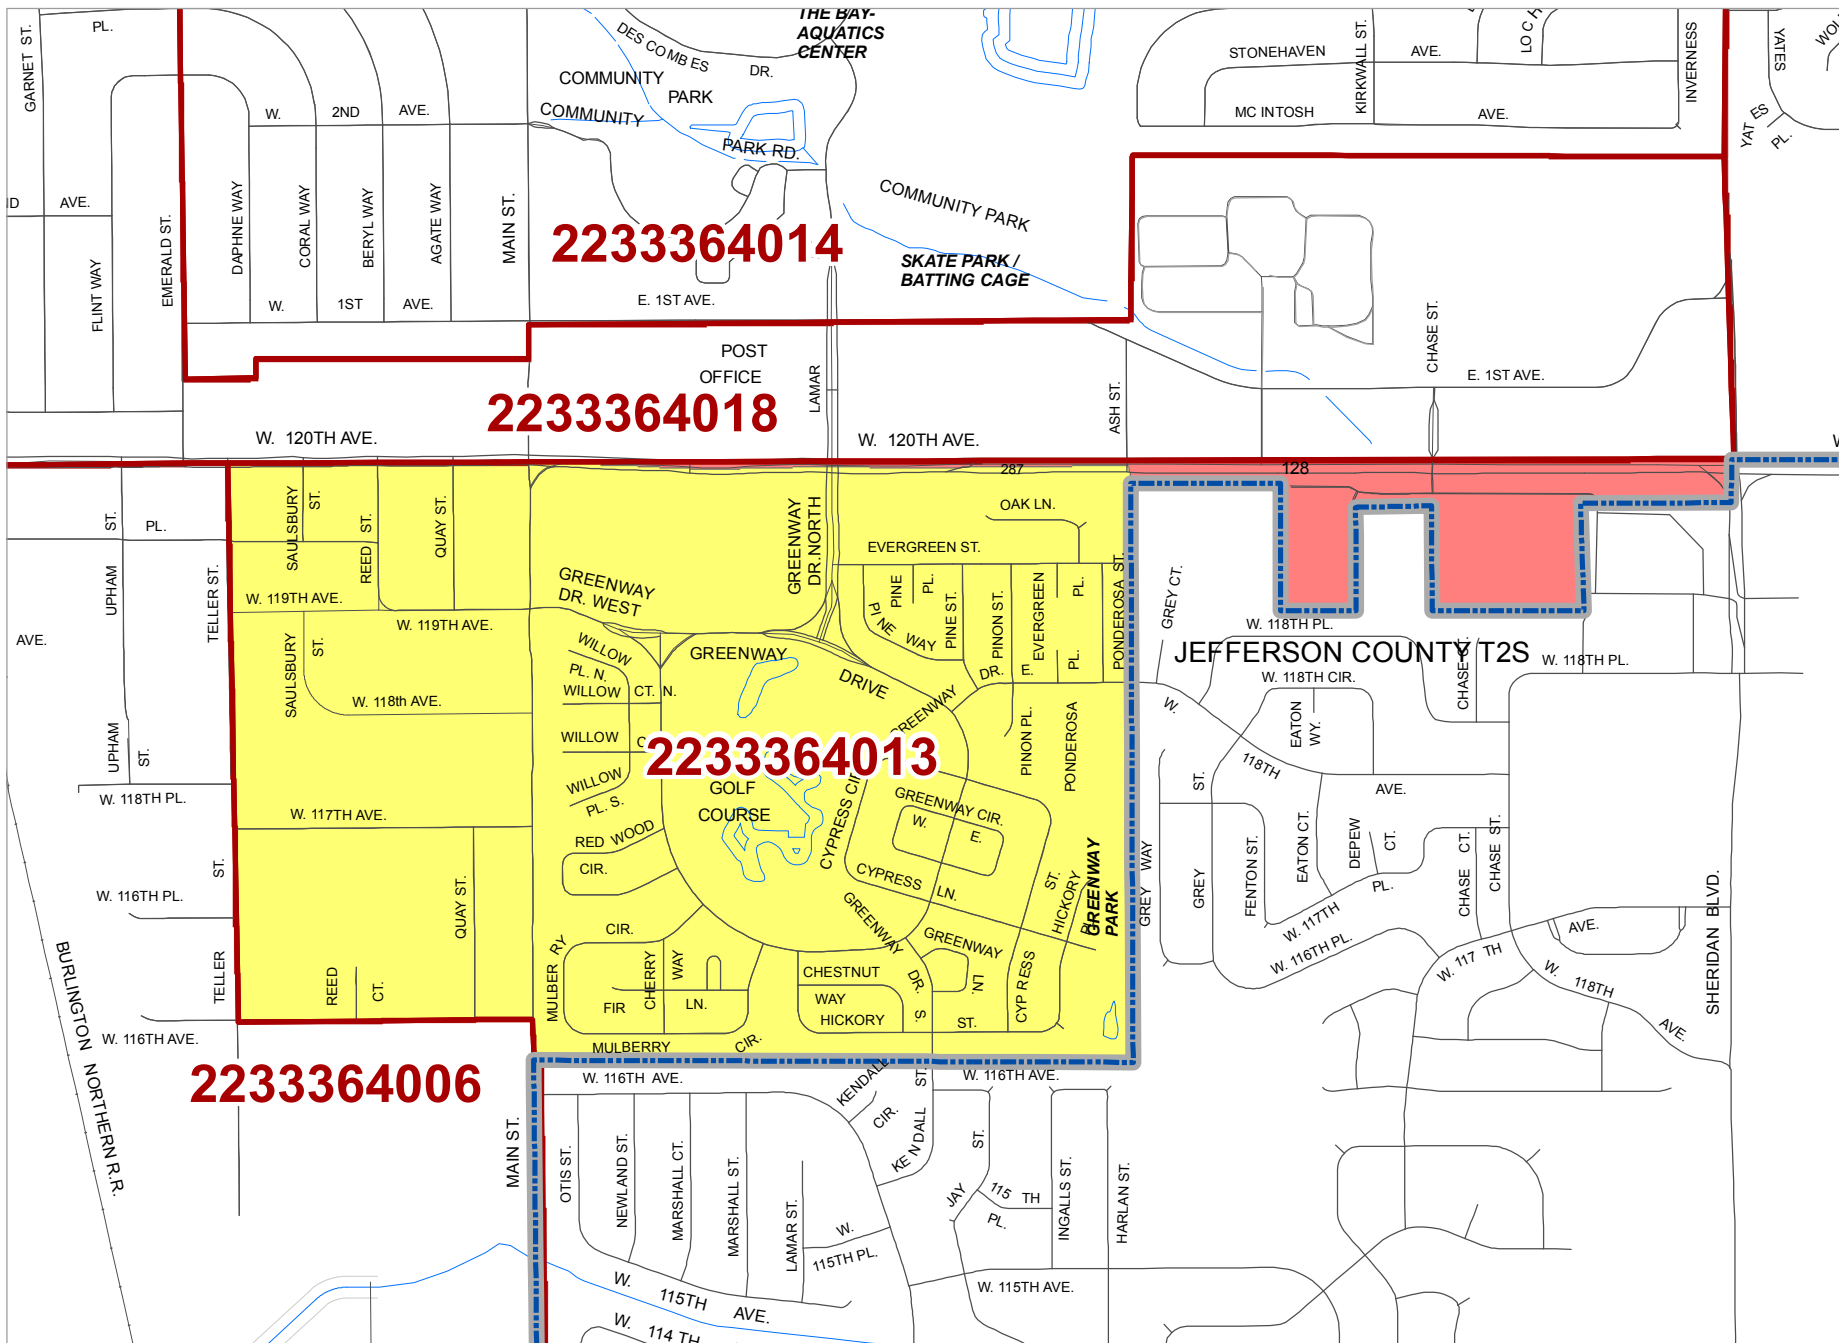

The City and County of Broomfield

Official General Election Wards 2010

Precinct
2233364013

-  BROOMFIELD BOUNDARY
-  PRECINCTS
-  WARD-1
-  WARD-2
-  WARD-3
-  WARD-4
-  WARD-5