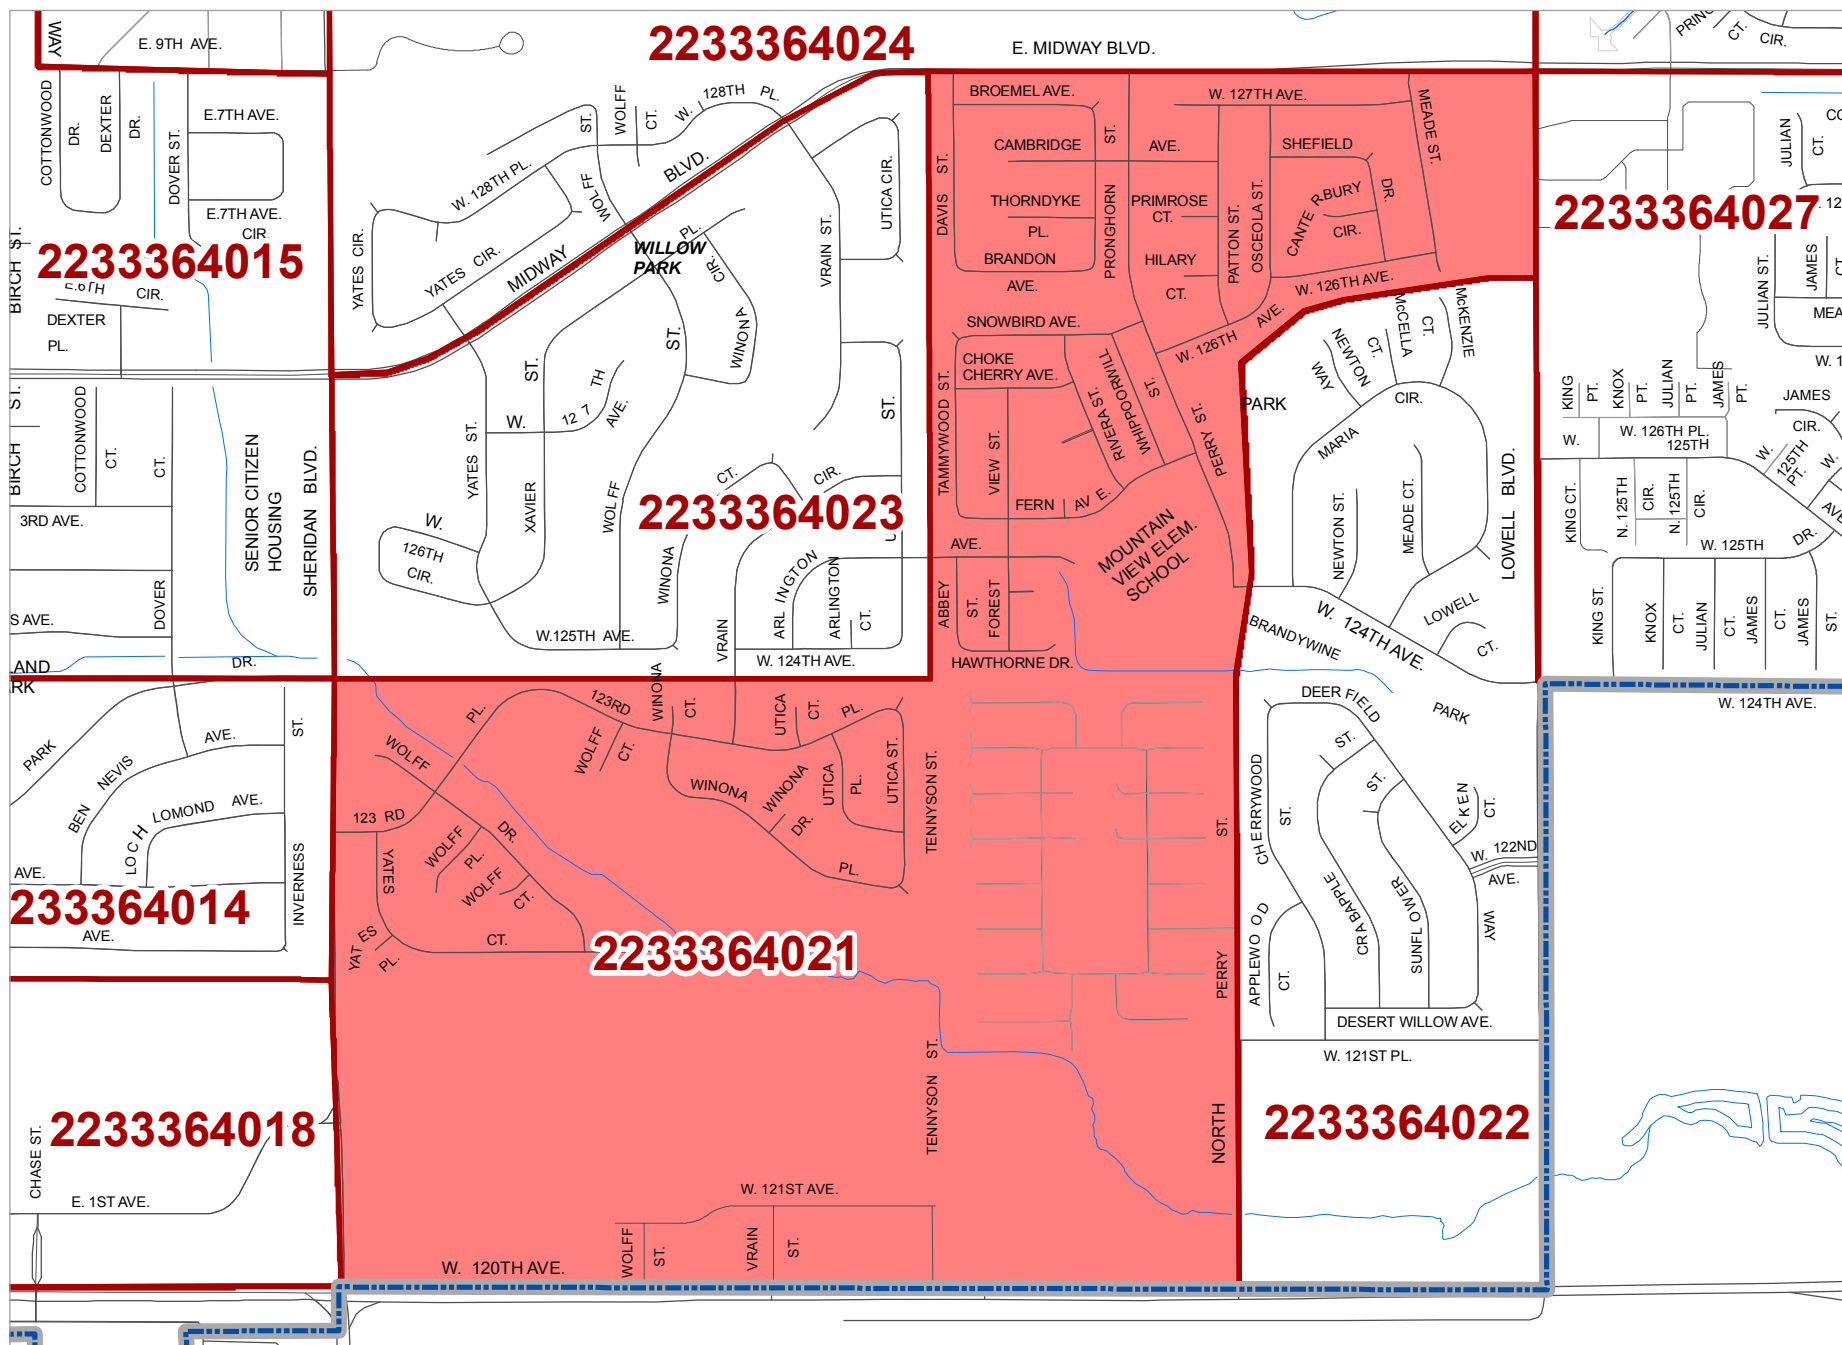

The City and County of Broomfield

Official General Election Wards 2010

Precinct 2233364021

-  BROOMFIELD BOUNDARY
-  Broomfield Precincts
-  WARD-1
-  WARD-2
-  WARD-3
-  WARD-4
-  WARD-5