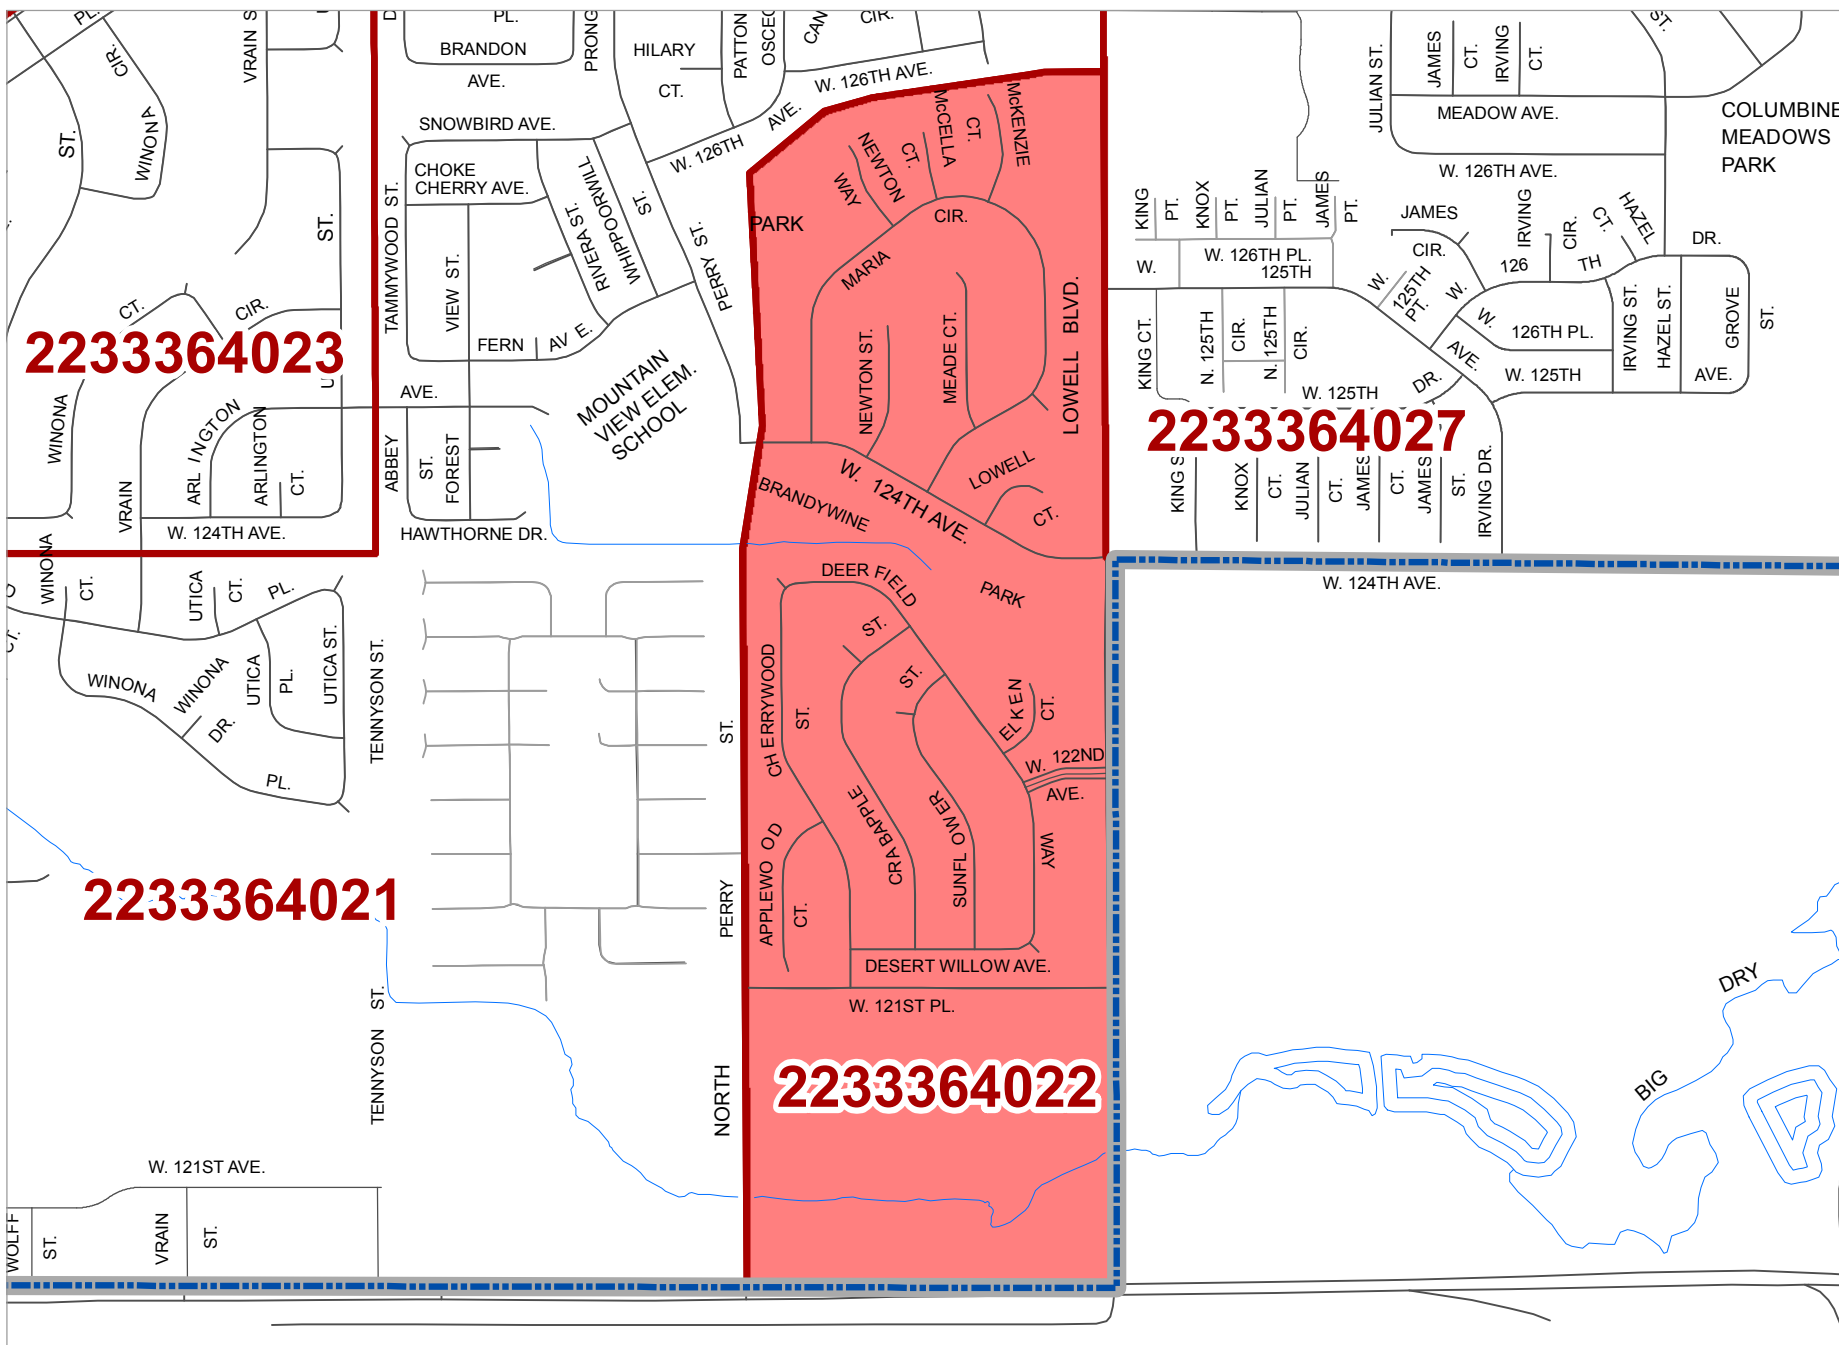

The City and County of Broomfield

Official General Election Wards 2010

Precinct
2233364022

-  BROOMFIELD BOUNDARY
-  Broomfield Precincts
-  WARD-1
-  WARD-2
-  WARD-3
-  WARD-4
-  WARD-5