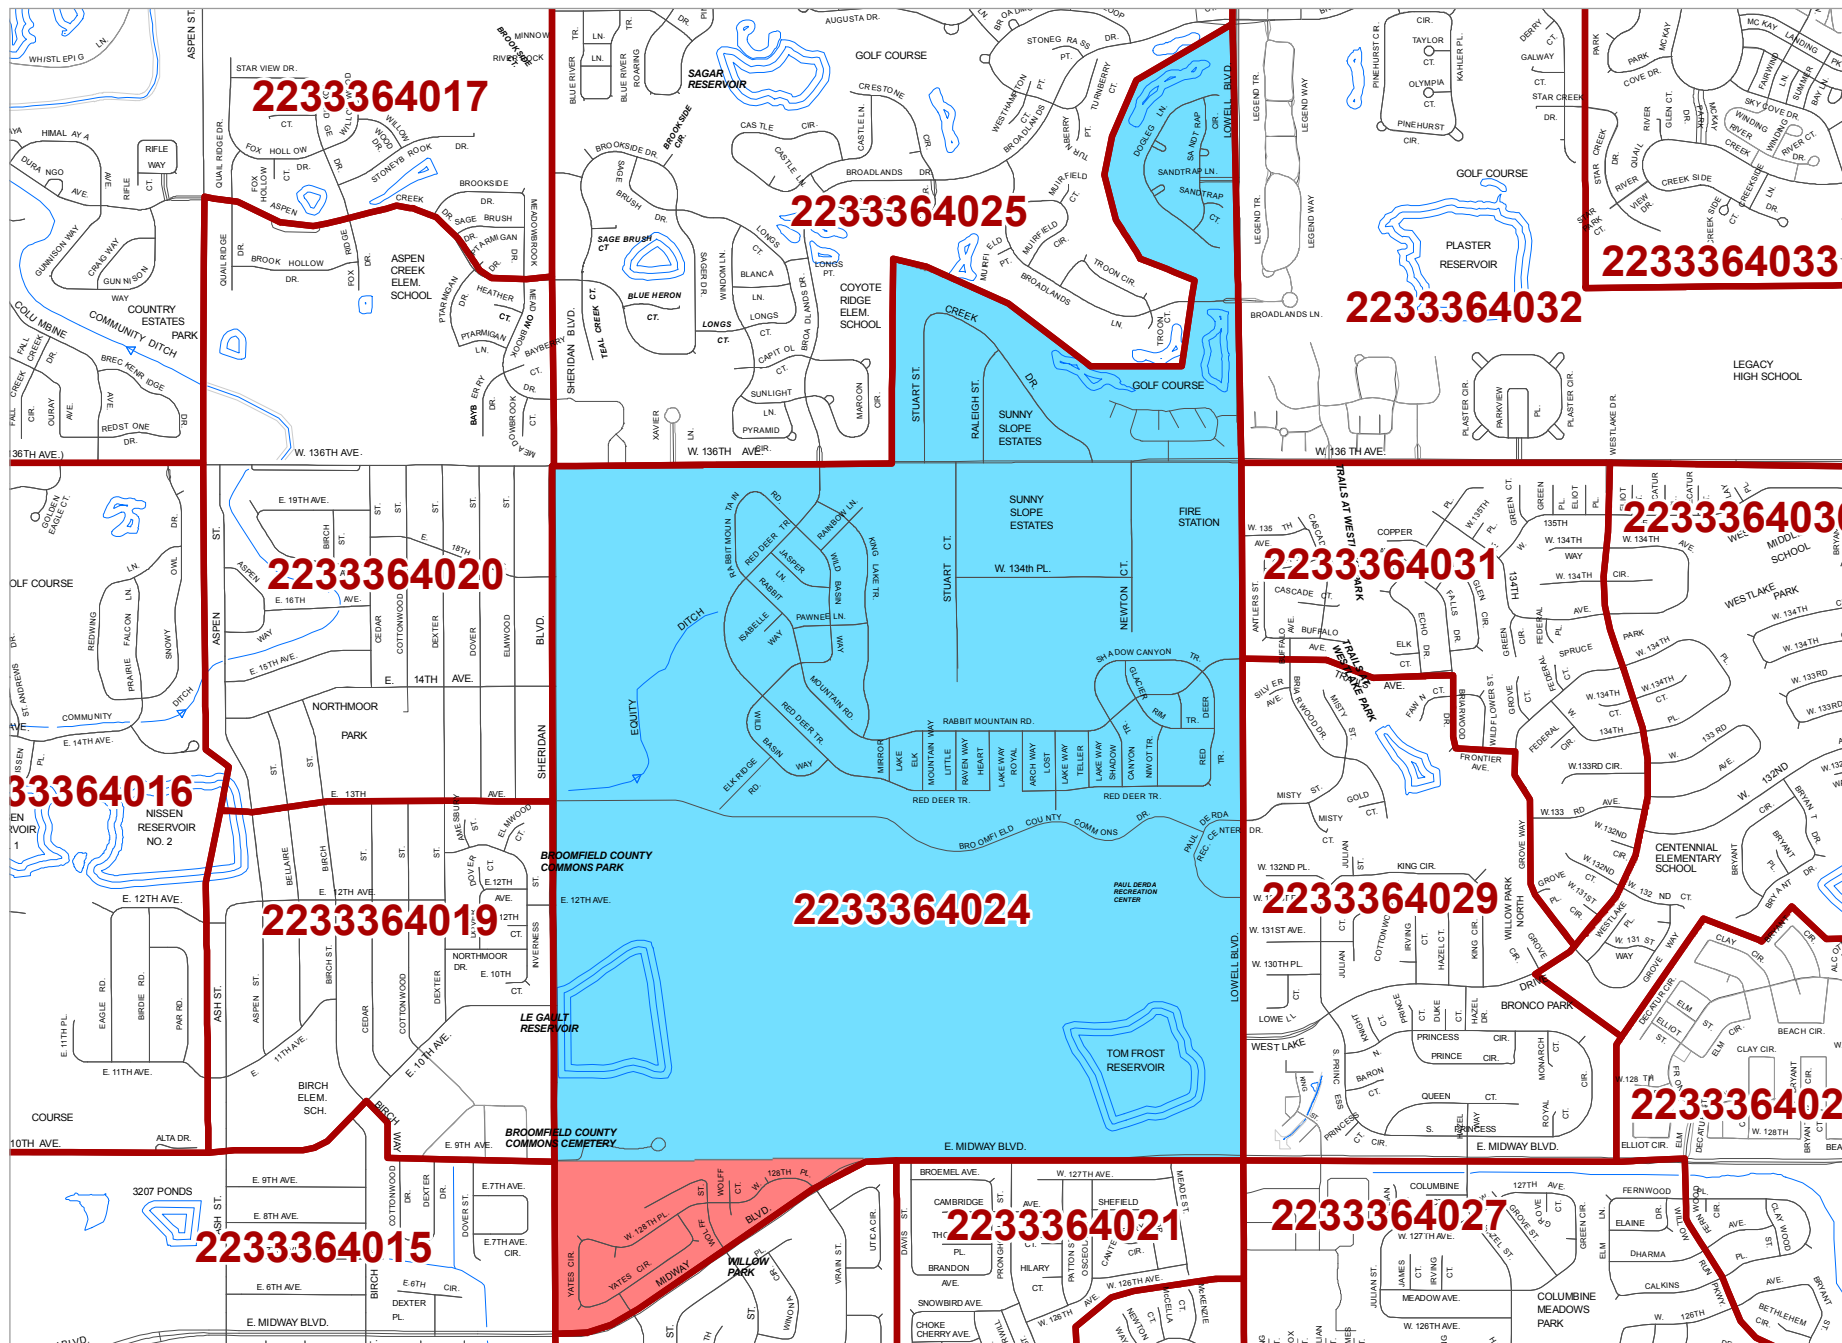

The City and County of Broomfield

Official General Election Wards 2010

Precinct 2233364024

-  BROOMFIELD BOUNDARY
-  Broomfield Precincts
-  WARD-1
-  WARD-2
-  WARD-3
-  WARD-4
-  WARD-5