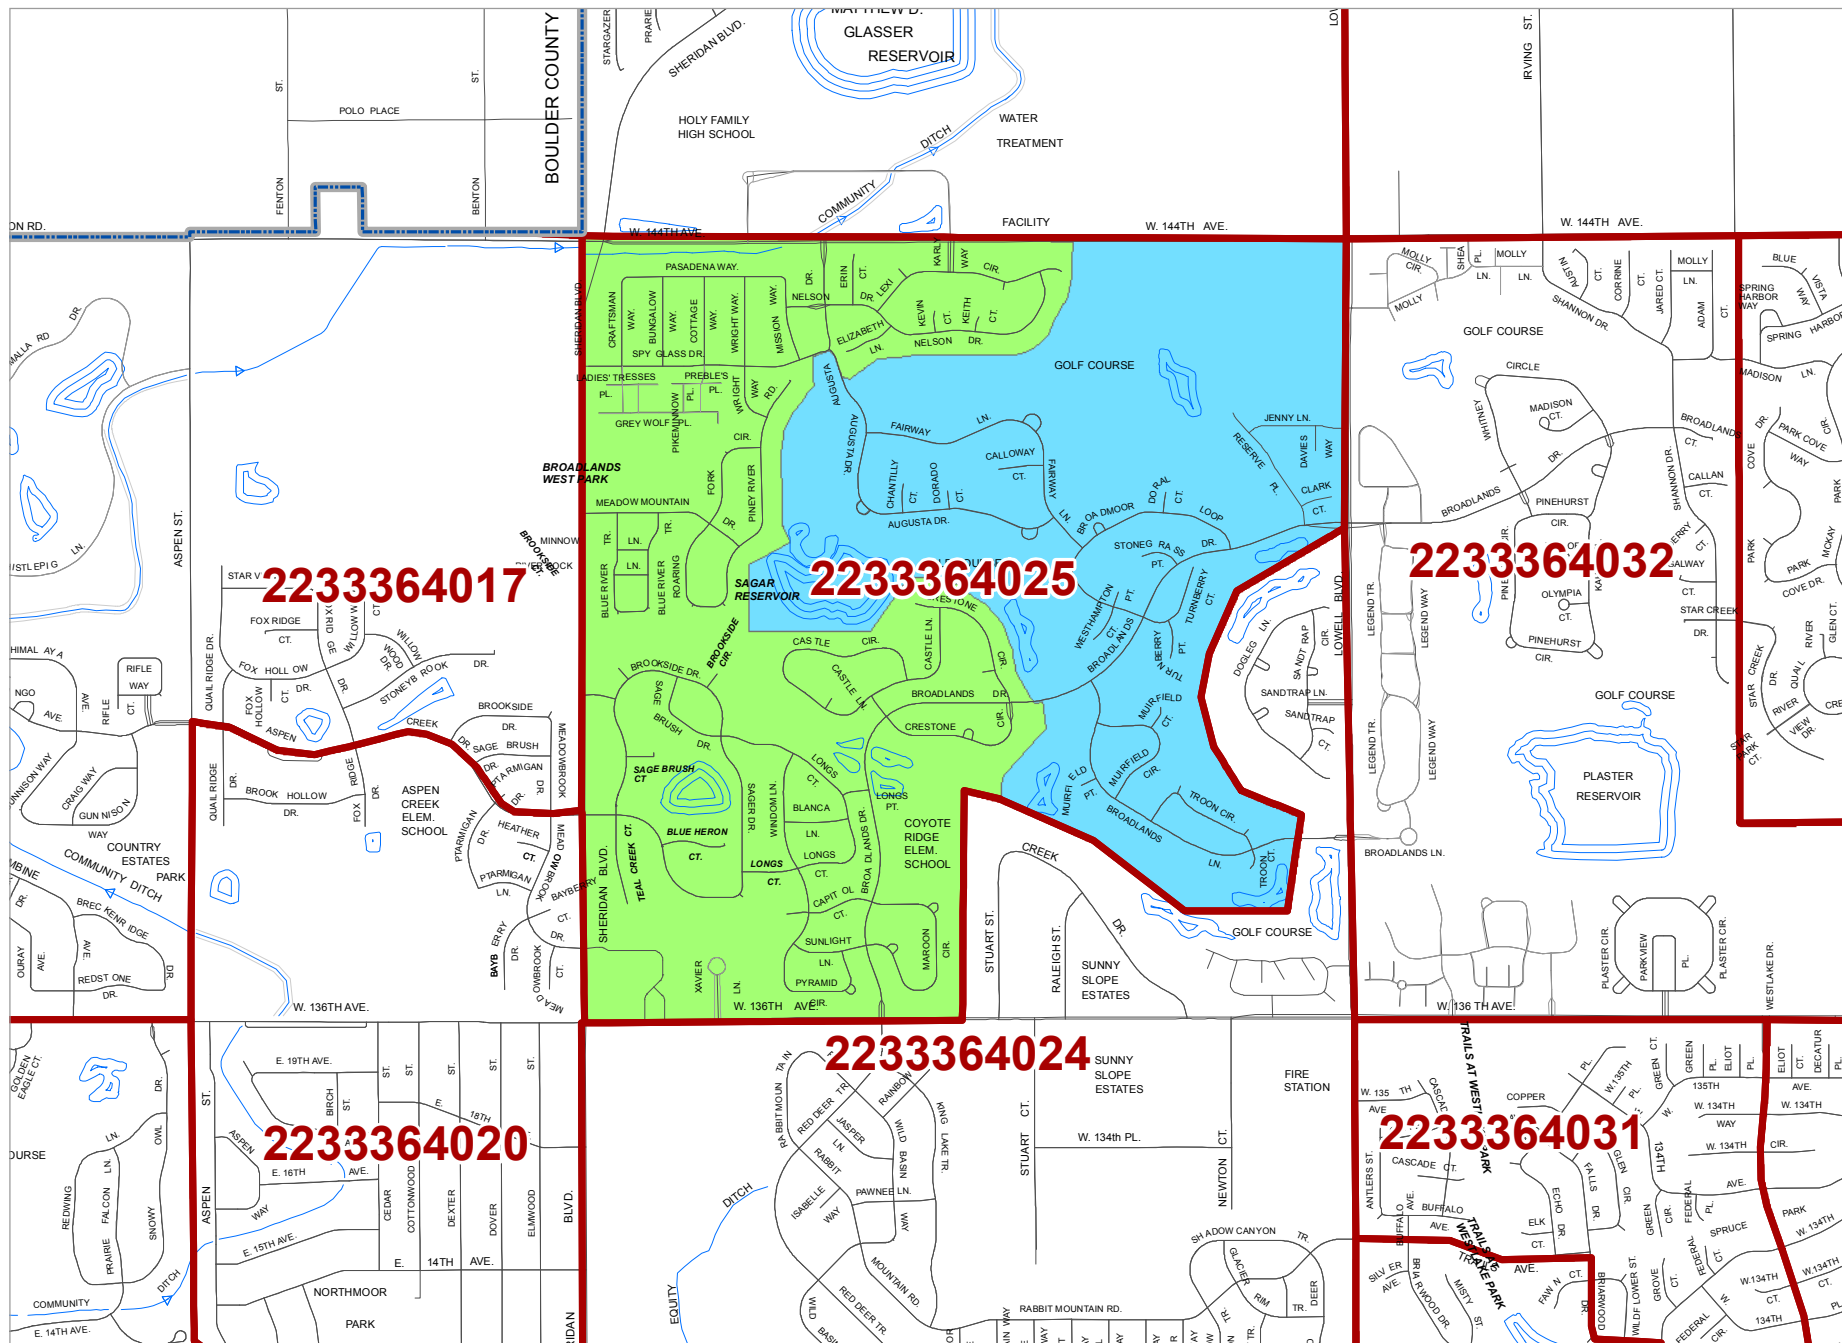

The City and County of Broomfield

Official General Election Wards 2010

Precinct
2233364025

-  BROOMFIELD BOUNDARY
-  Broomfield Precincts
-  WARD-1
-  WARD-2
-  WARD-3
-  WARD-4
-  WARD-5