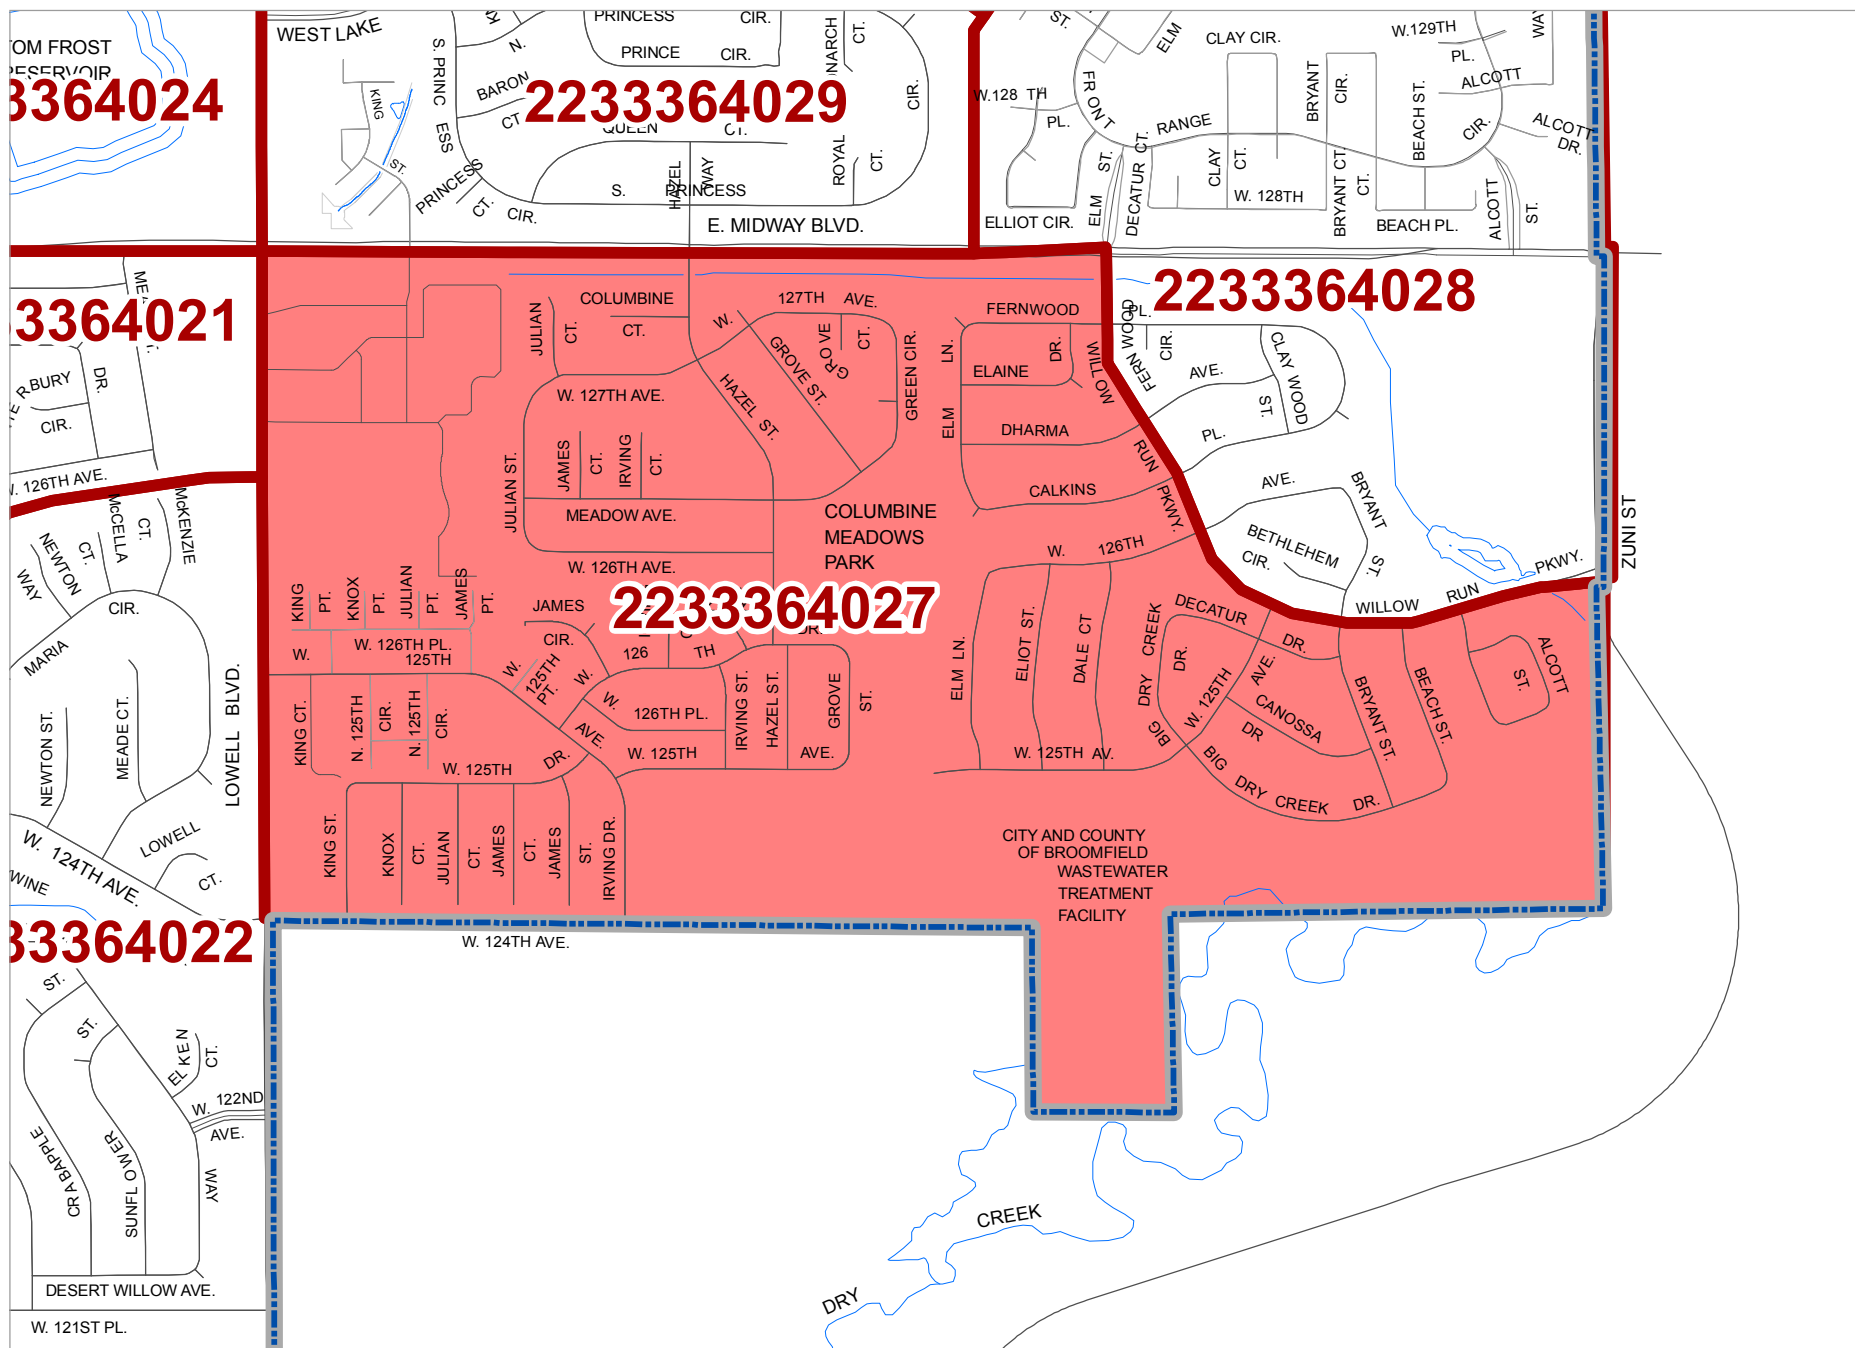

The City and County of Broomfield

Official General Election Wards 2010

Precinct
2233364027

-  BROOMFIELD BOUNDARY
-  Broomfield Precincts
-  WARD-1
-  WARD-2
-  WARD-3
-  WARD-4
-  WARD-5