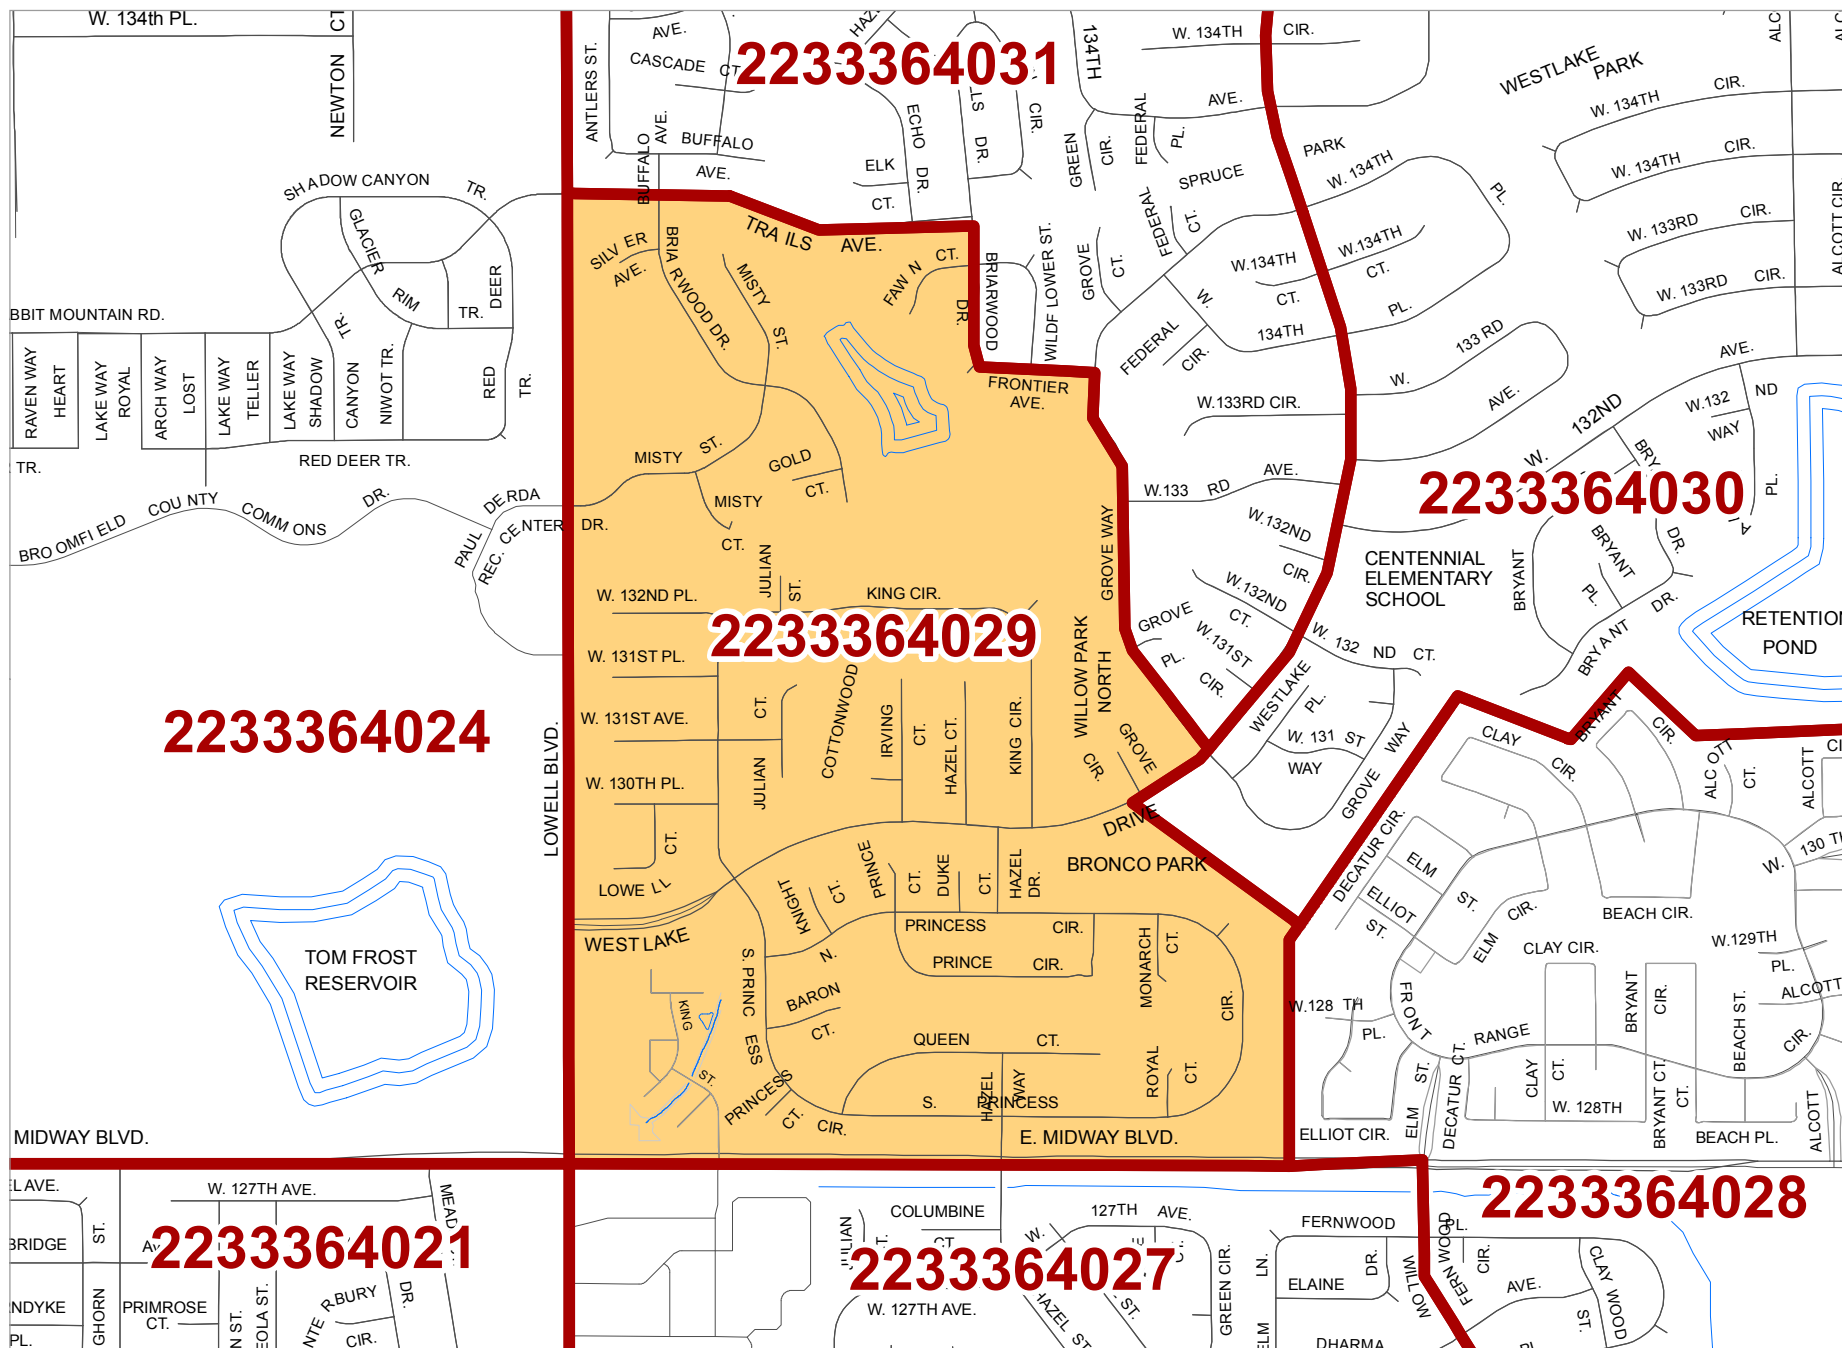

The City and County of Broomfield

Official General Election Wards 2010

Precinct
2233364029

-  BROOMFIELD BOUNDARY
-  Broomfield Precincts
-  WARD-1
-  WARD-2
-  WARD-3
-  WARD-4
-  WARD-5