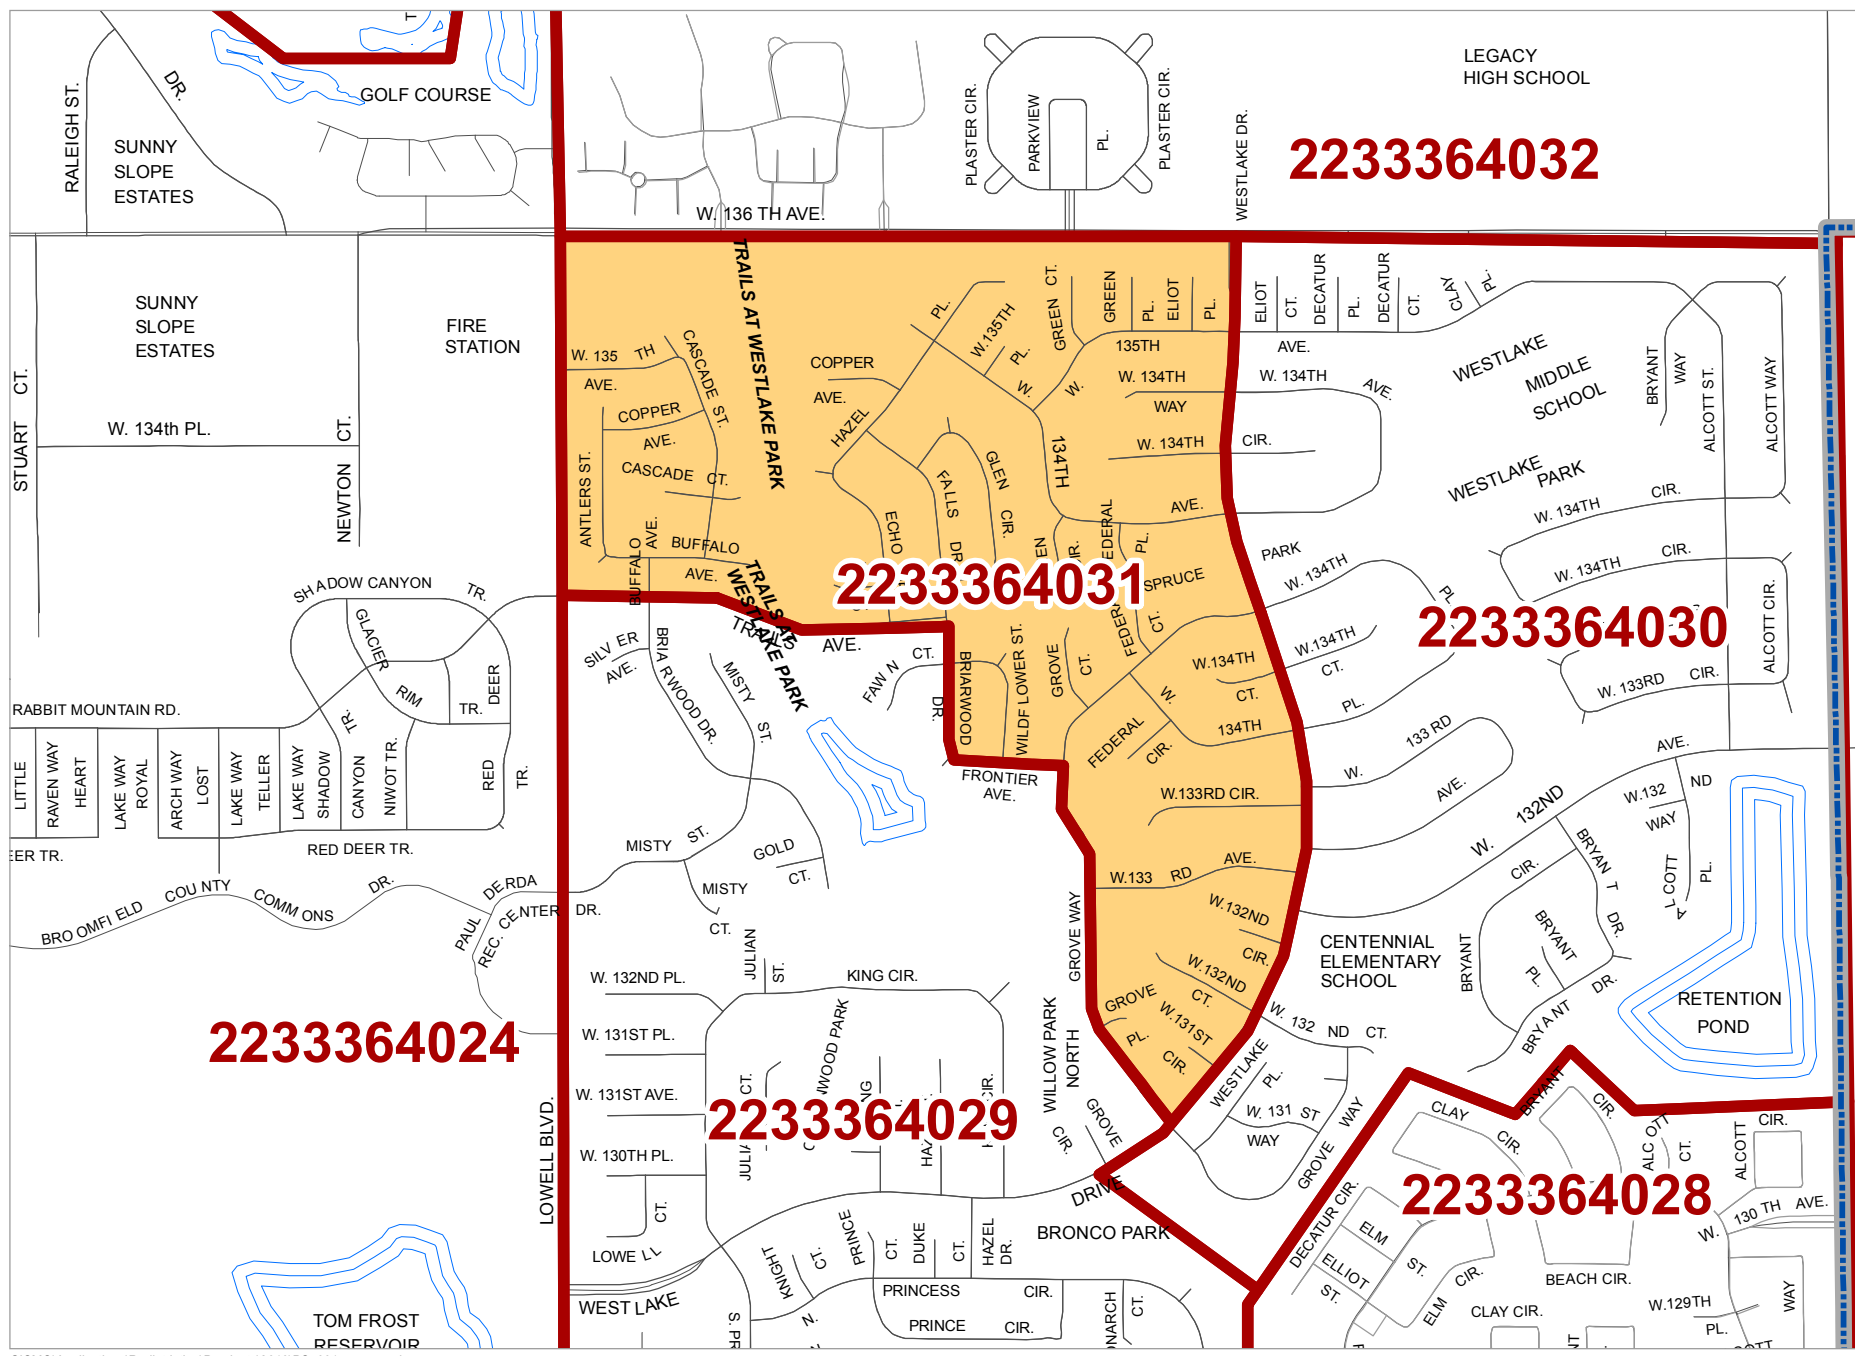

The City and County of Broomfield

Official General Election Wards 2010

Precinct
2233364031

-  BROOMFIELD BOUNDARY
-  Broomfield Precincts
-  WARD-1
-  WARD-2
-  WARD-3
-  WARD-4
-  WARD-5