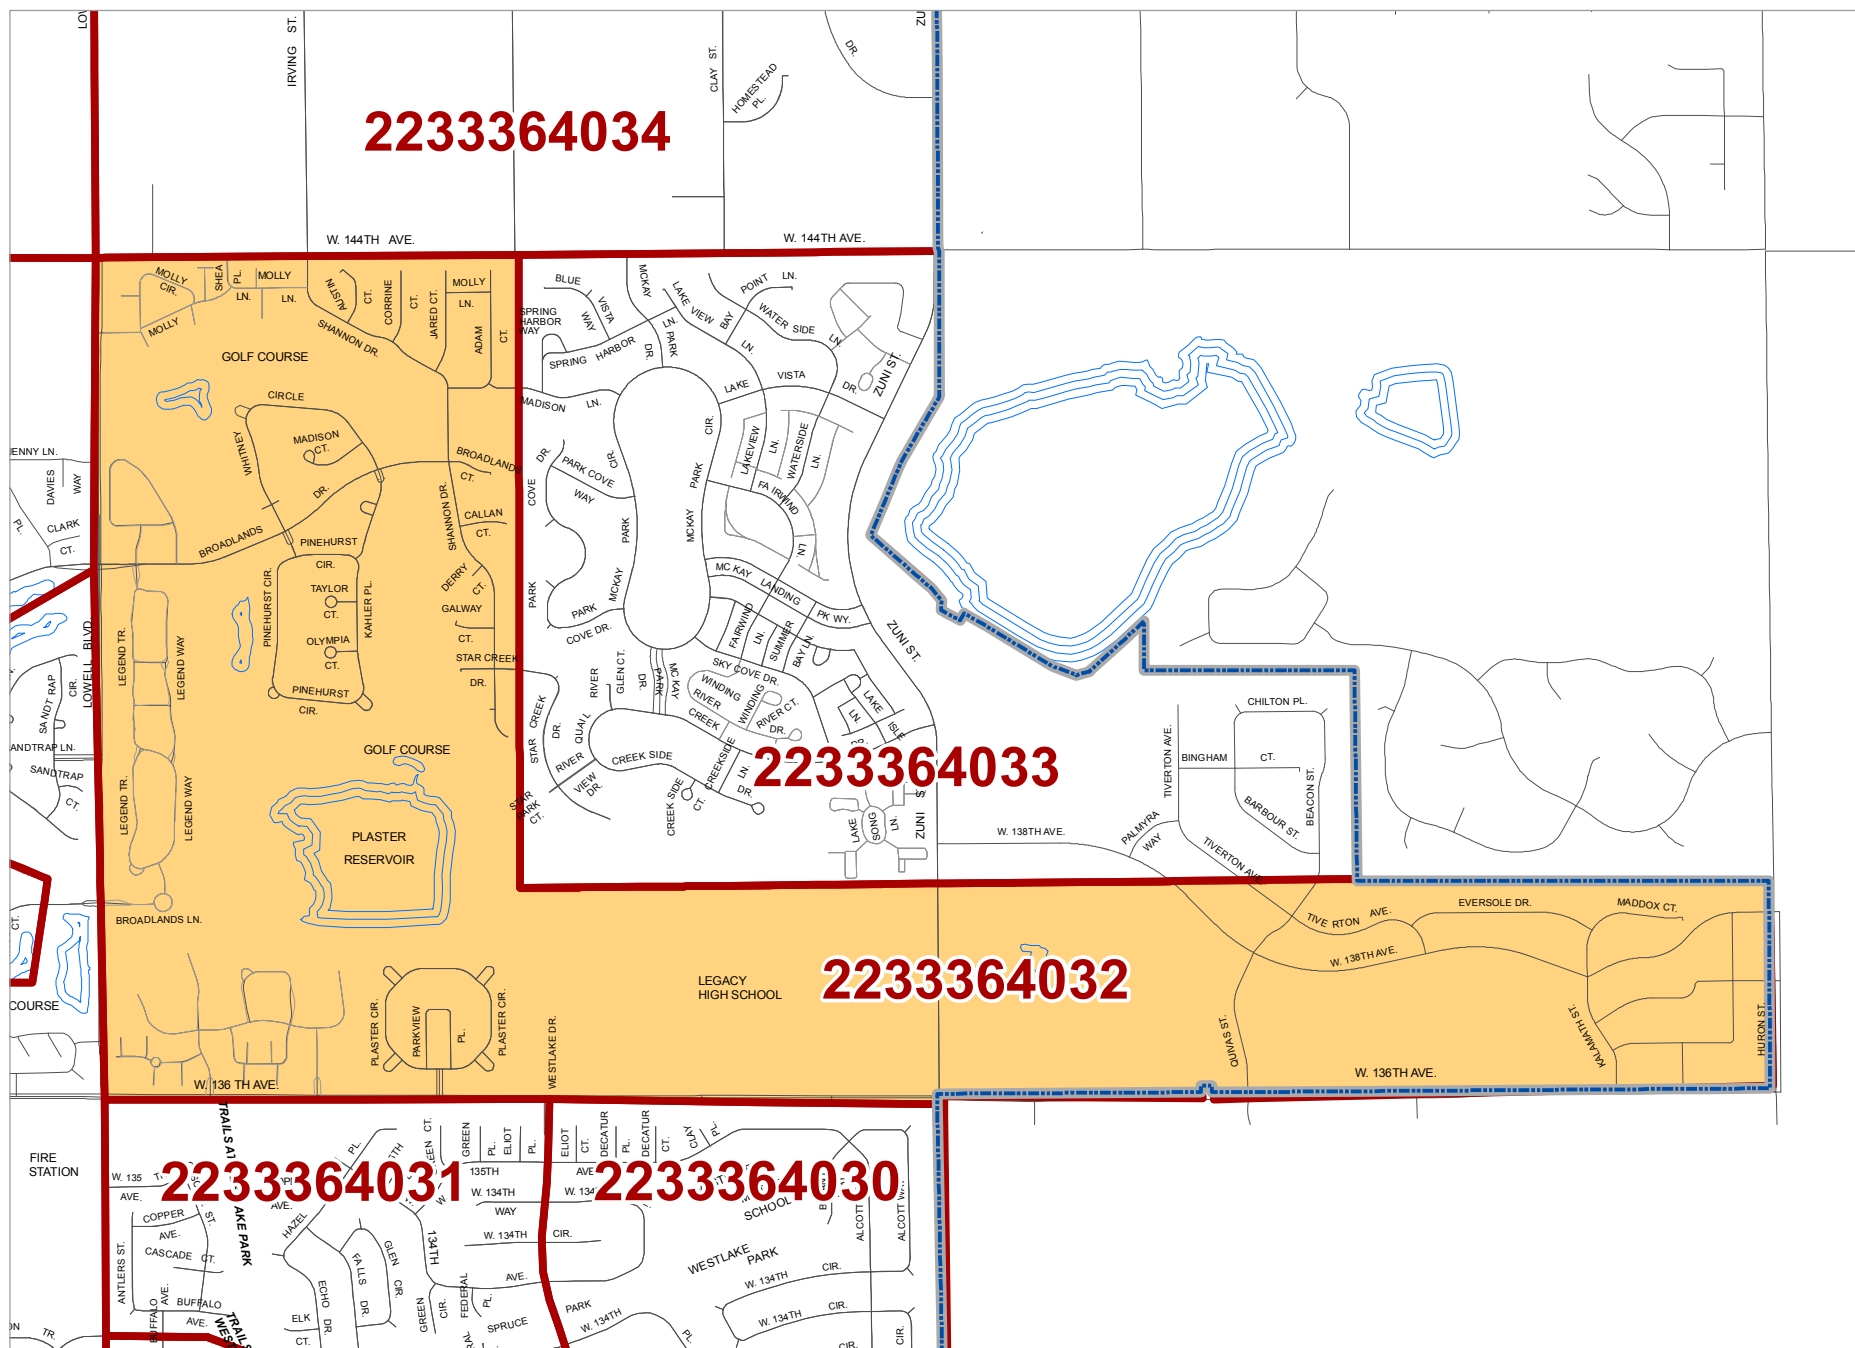

The City and County of Broomfield

Official General Election Wards 2010

Precinct
2233364032

-  BROOMFIELD BOUNDARY
-  Broomfield Precincts
-  WARD-1
-  WARD-2
-  WARD-3
-  WARD-4
-  WARD-5