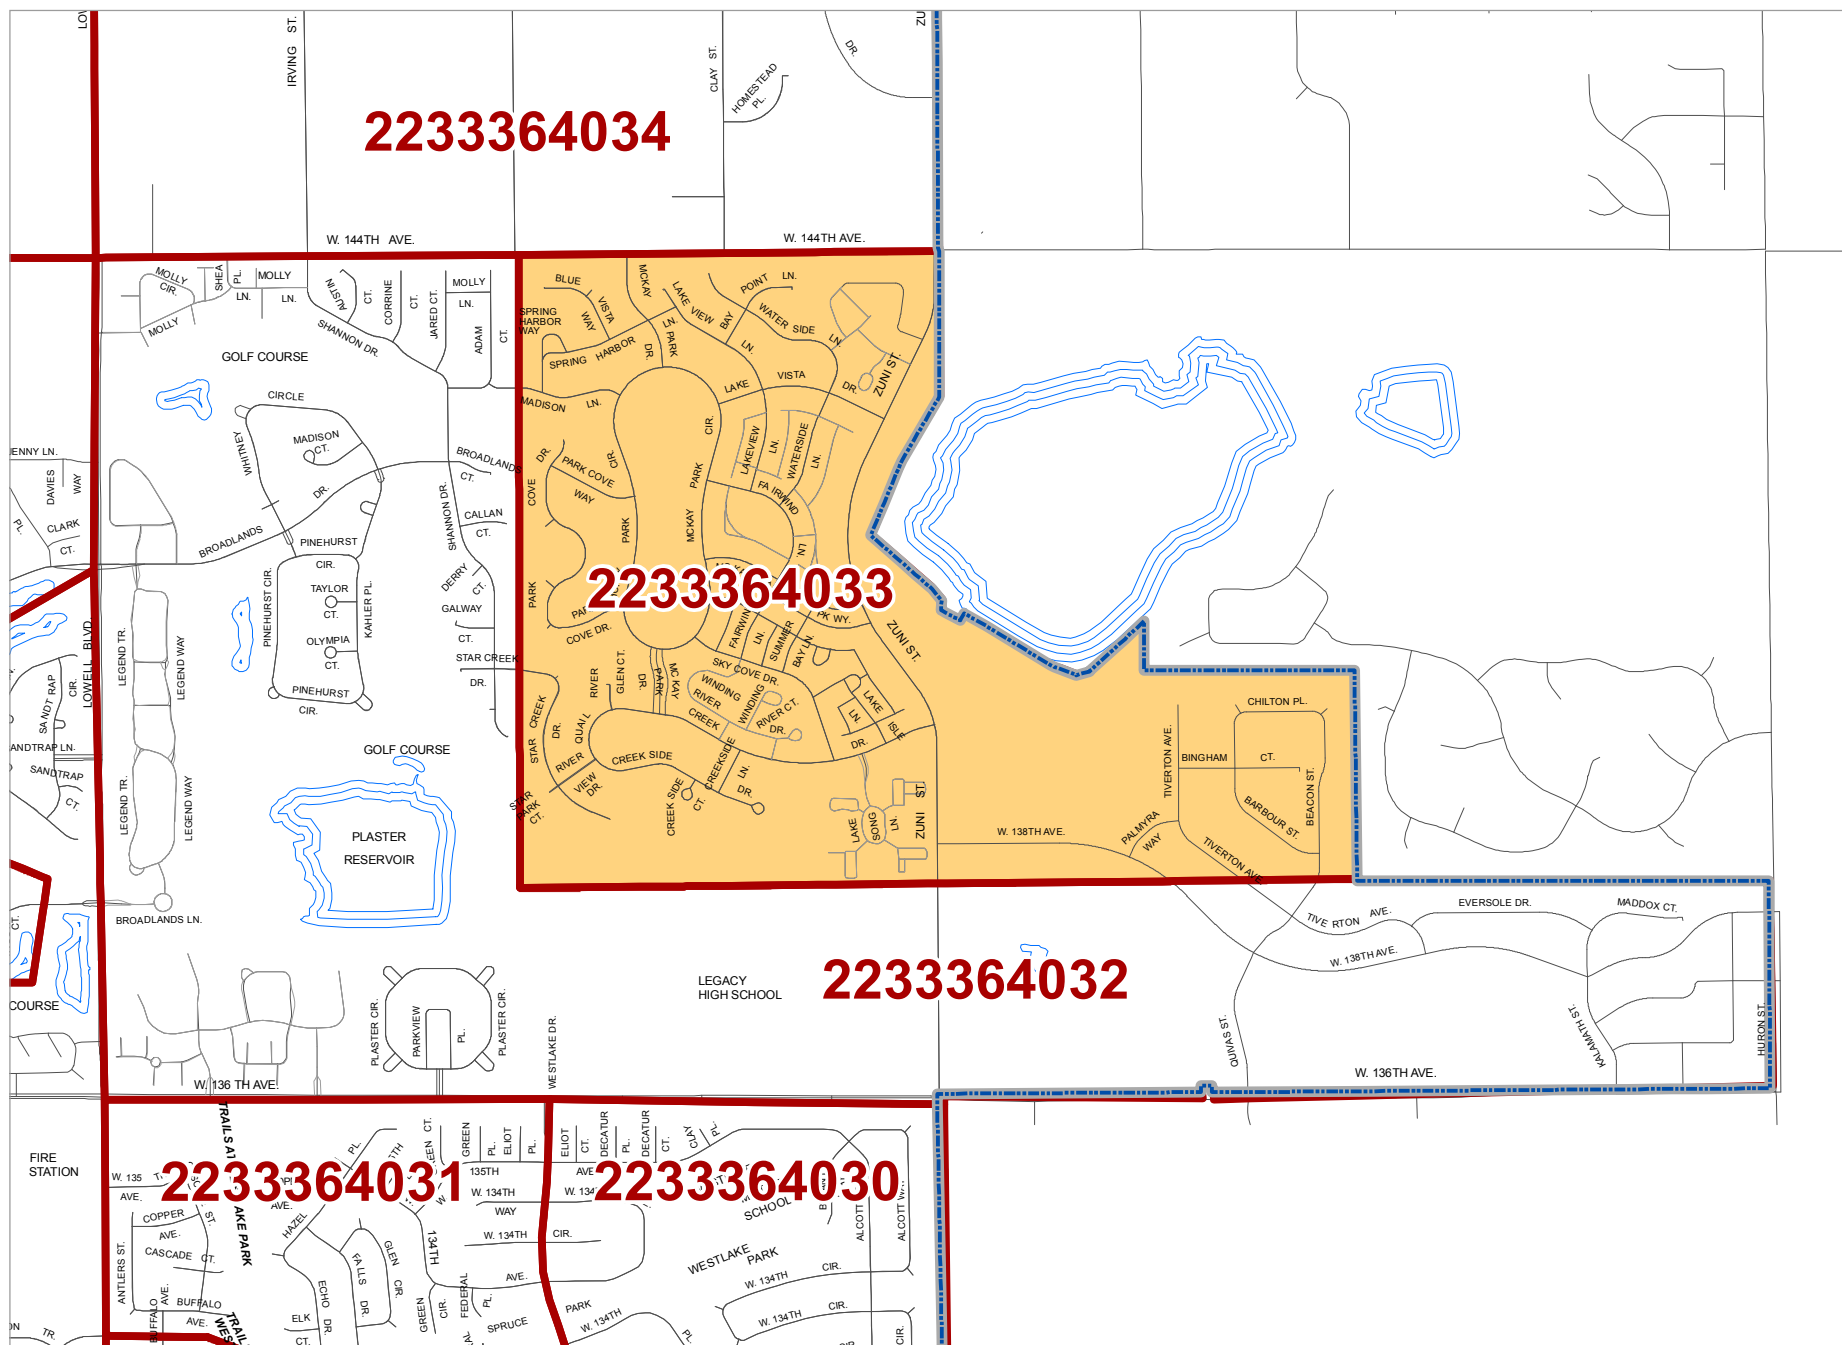

The City and County of Broomfield

Official General Election Wards 2010

Precinct
2233364033

-  BROOMFIELD BOUNDARY
-  Broomfield Precincts
-  WARD-1
-  WARD-2
-  WARD-3
-  WARD-4
-  WARD-5