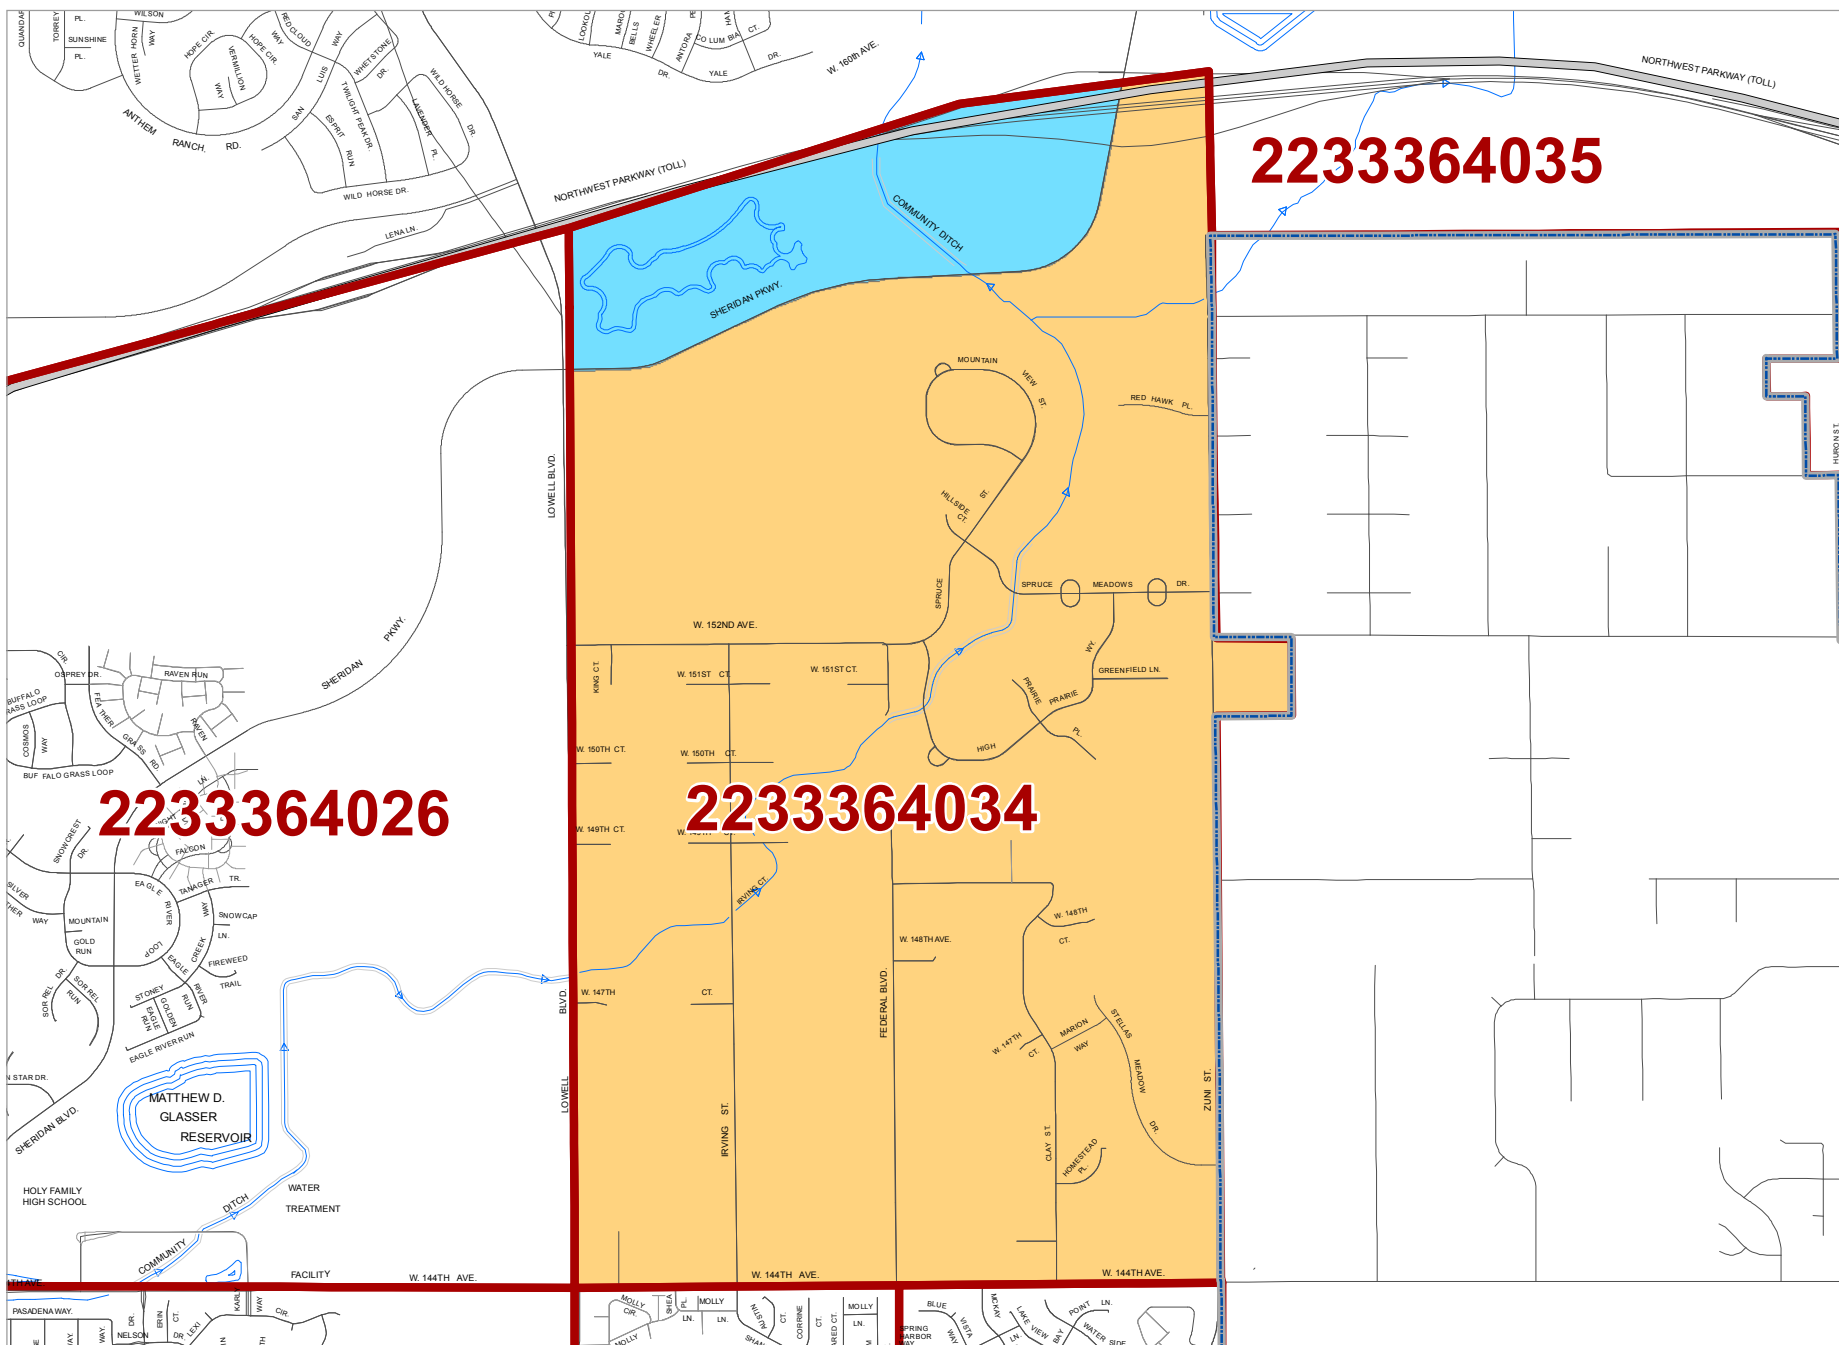

The City and County of Broomfield

Official General Election Wards 2010

Precinct
2233364034

-  BROOMFIELD BOUNDARY
-  Broomfield Precincts
-  WARD-1
-  WARD-2
-  WARD-3
-  WARD-4
-  WARD-5