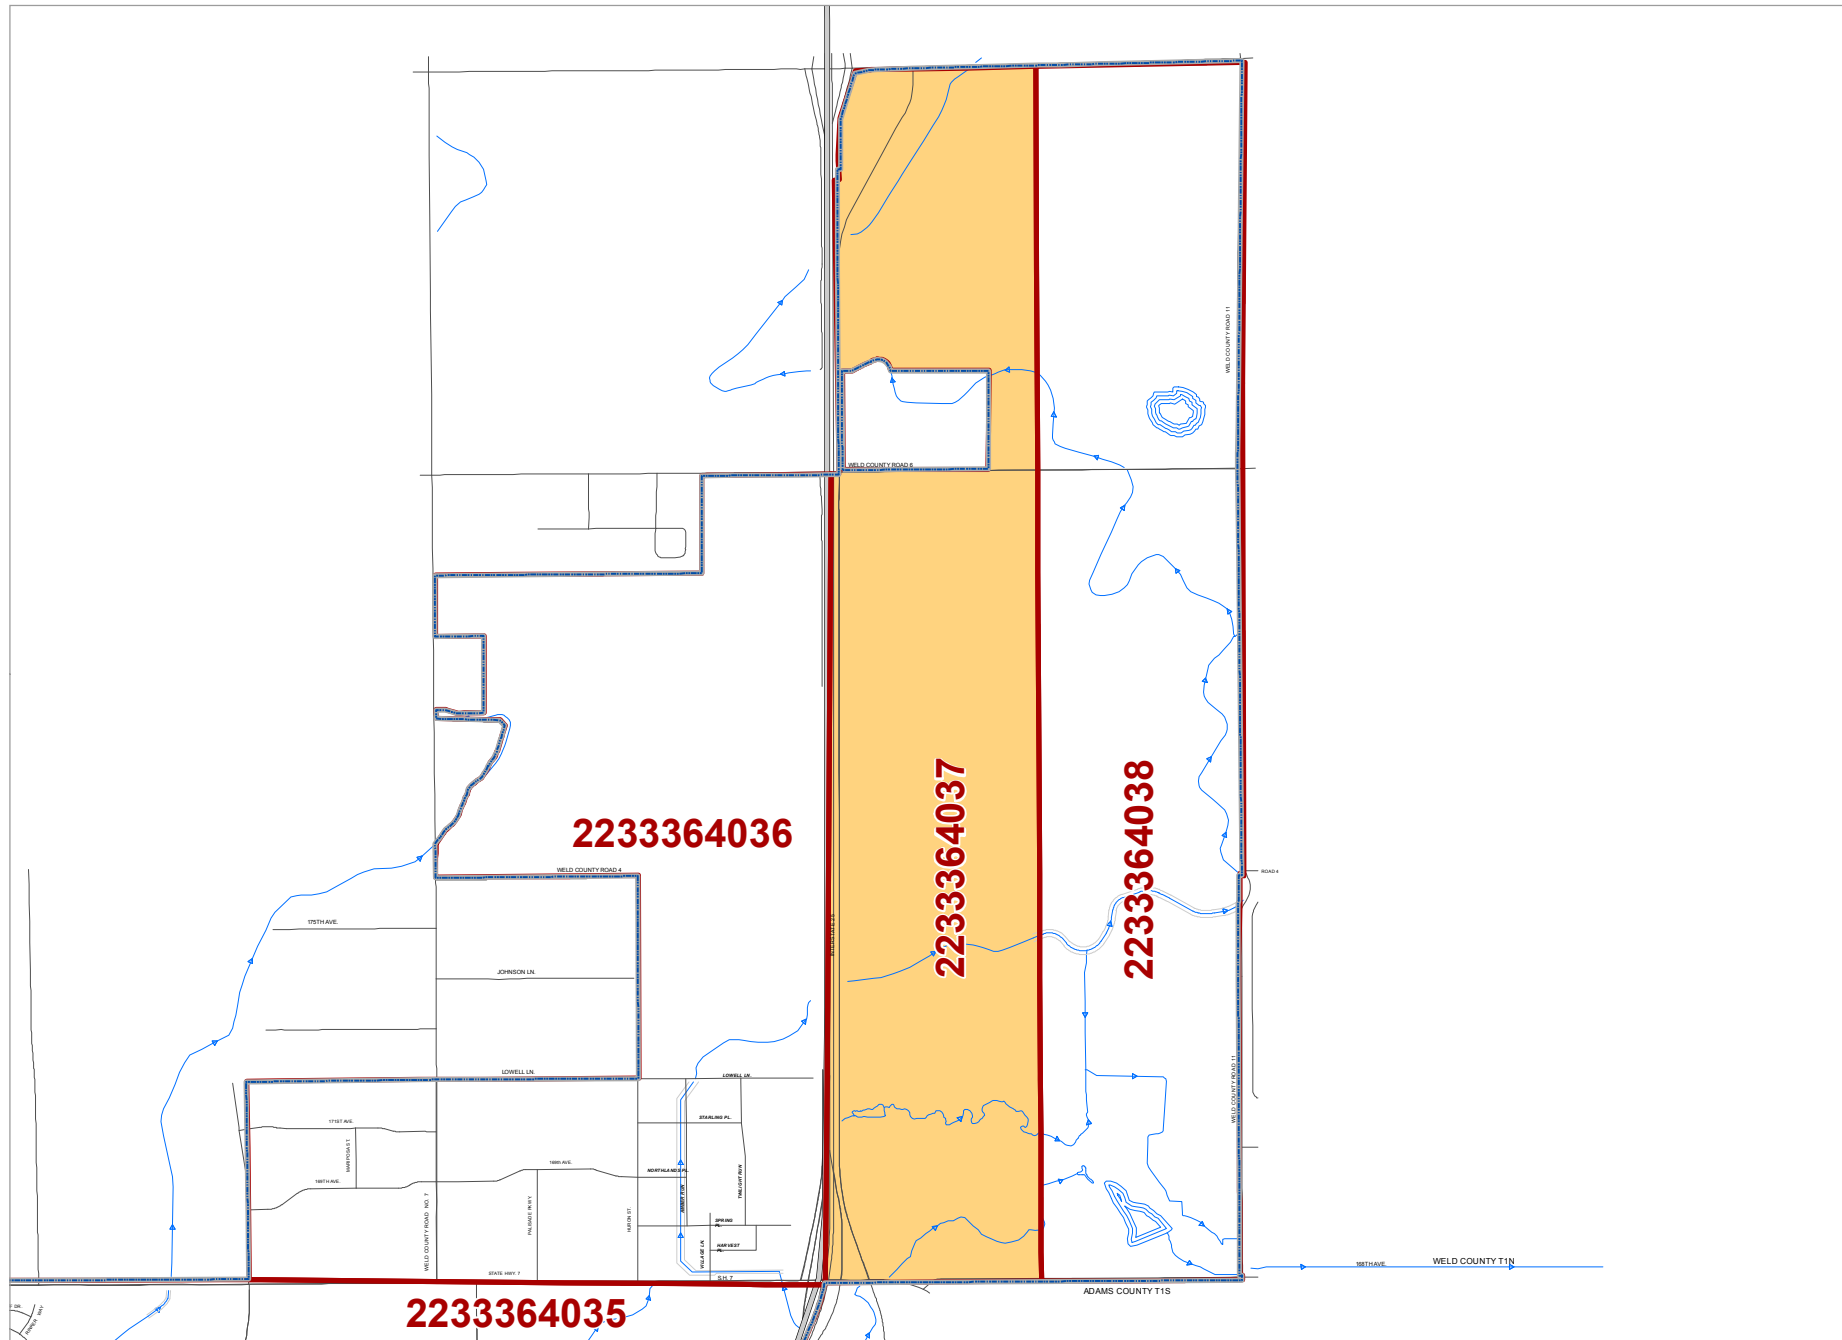

The City and County of Broomfield

Official General Election Wards 2010

Precinct
2233364037

-  BROOMFIELD BOUNDARY
-  Broomfield Precincts
-  WARD-1
-  WARD-2
-  WARD-3
-  WARD-4
-  WARD-5