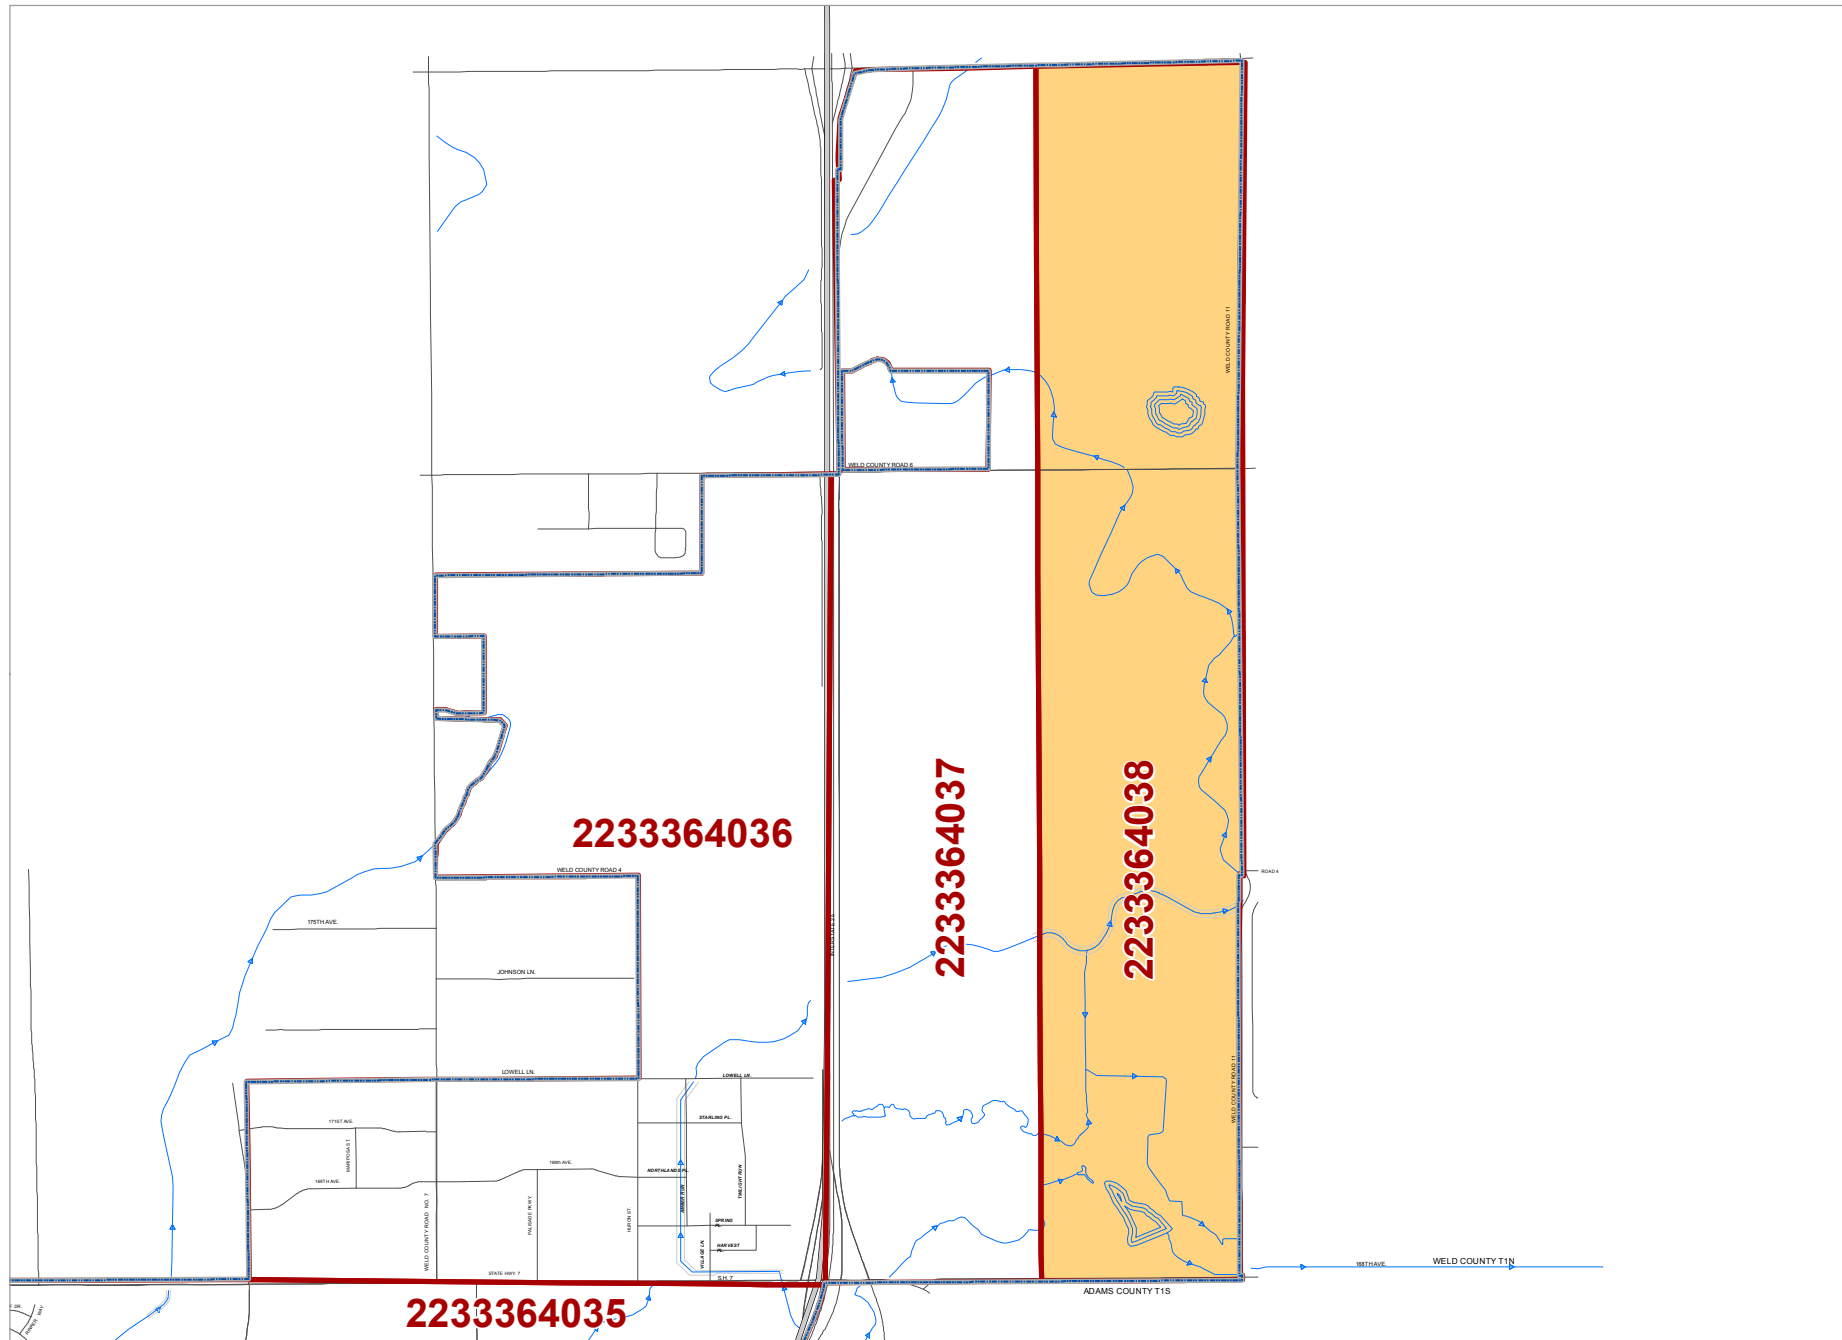

The City and County of Broomfield

Official General Election Wards 2010

Precinct
2233364038

-  BROOMFIELD BOUNDARY
-  Broomfield Precincts
-  WARD-1
-  WARD-2
-  WARD-3
-  WARD-4
-  WARD-5