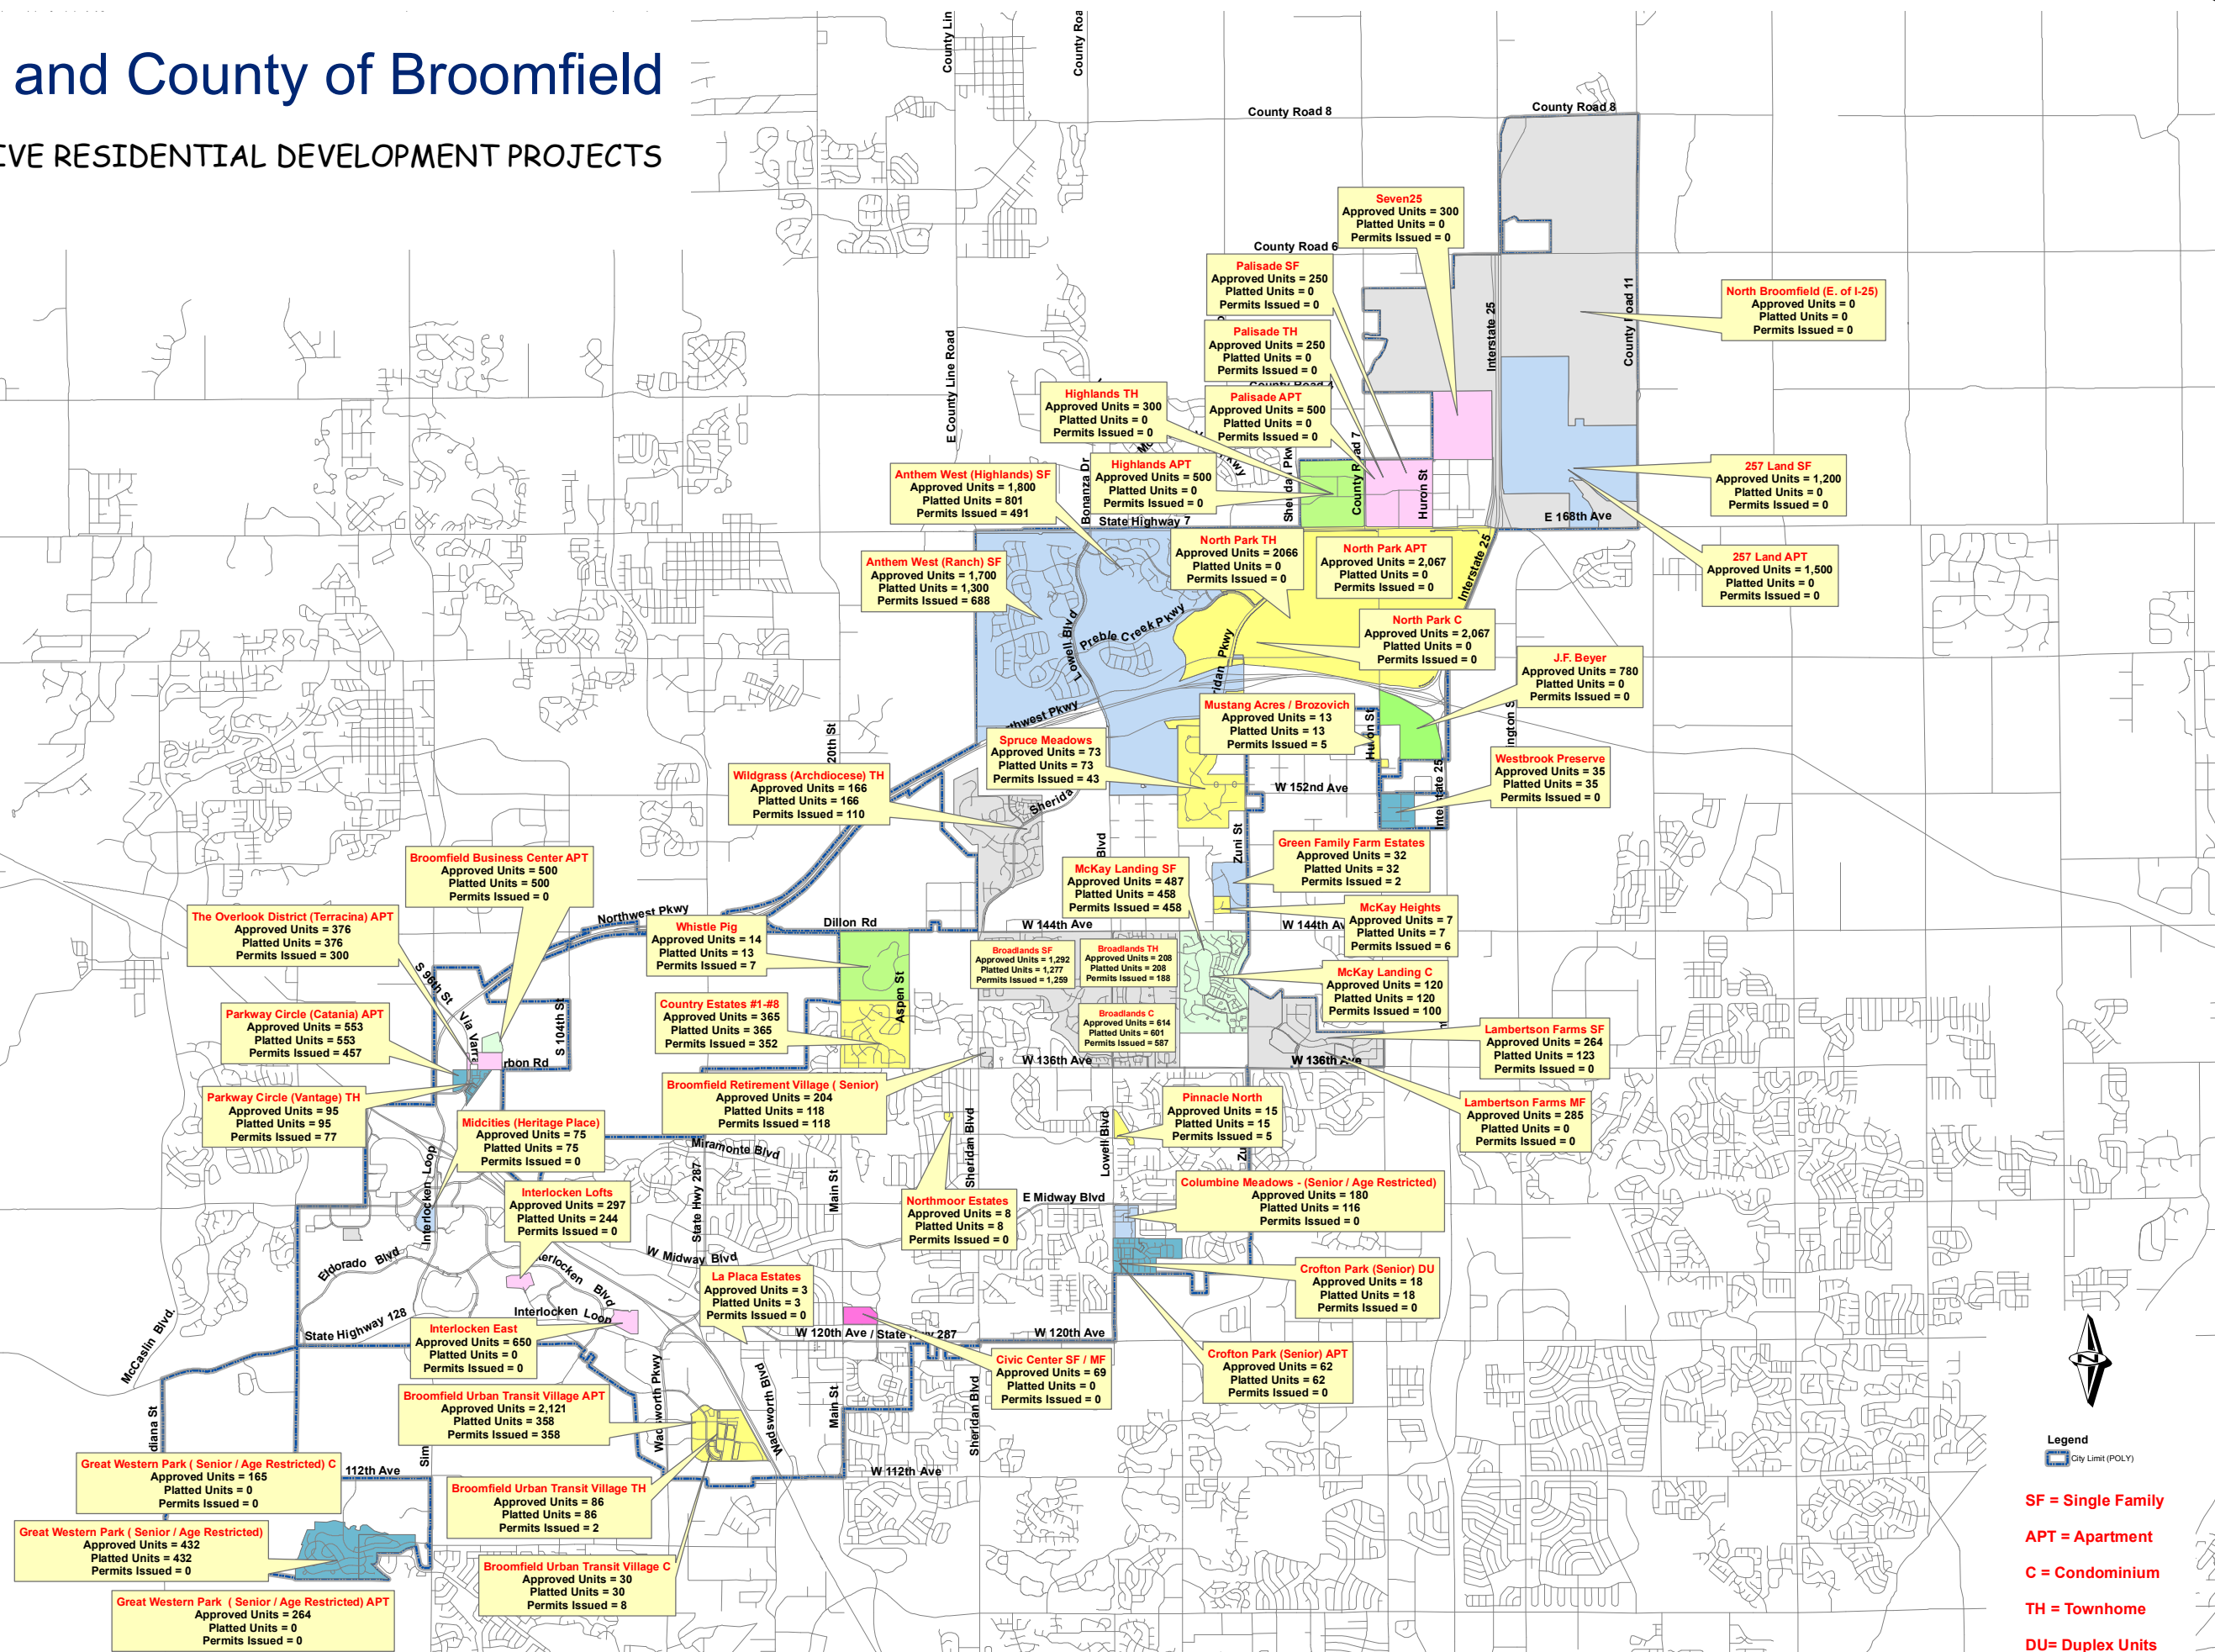

# The City and County of Broomfield

## APPROVED / ACTIVE RESIDENTIAL DEVELOPMENT PROJECTS

Legend  
City Limit (POLY)

SF = Single Family  
 APT = Apartment  
 C = Condominium  
 TH = Townhome  
 DU = Duplex Units  
 1 in = 1 miles