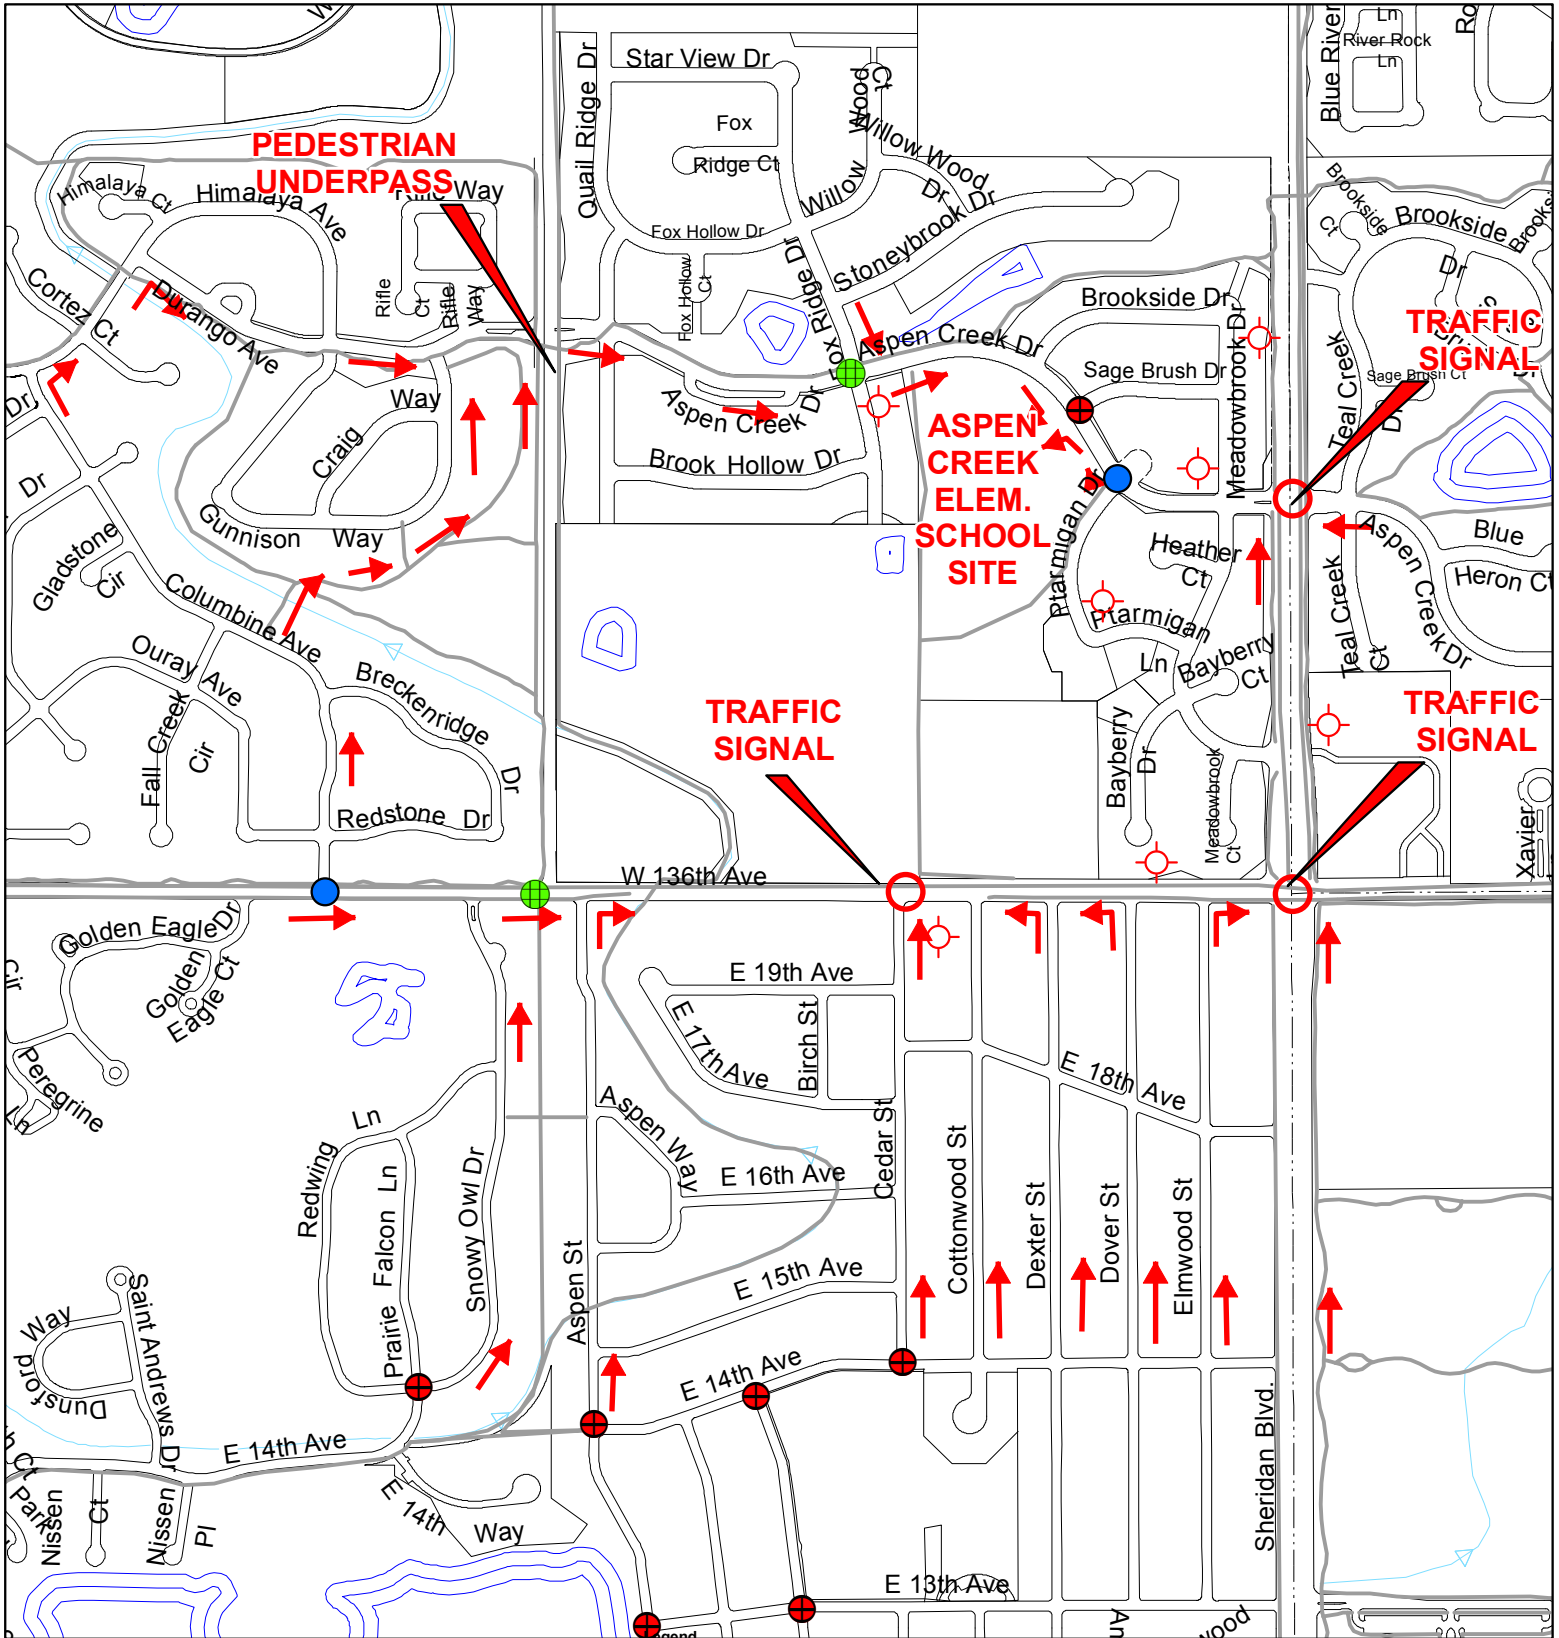

SUGGESTED WALKING ROUTES TO ASPEN CREEK SCHOOL

- All-Way Stop
- Flashing Beacon W/20 MPH Speed Limit
- School Crossing / X - Walk
- School Pedestrian Activated Crossing
- Traffic Signal
- Neighborhood Trails