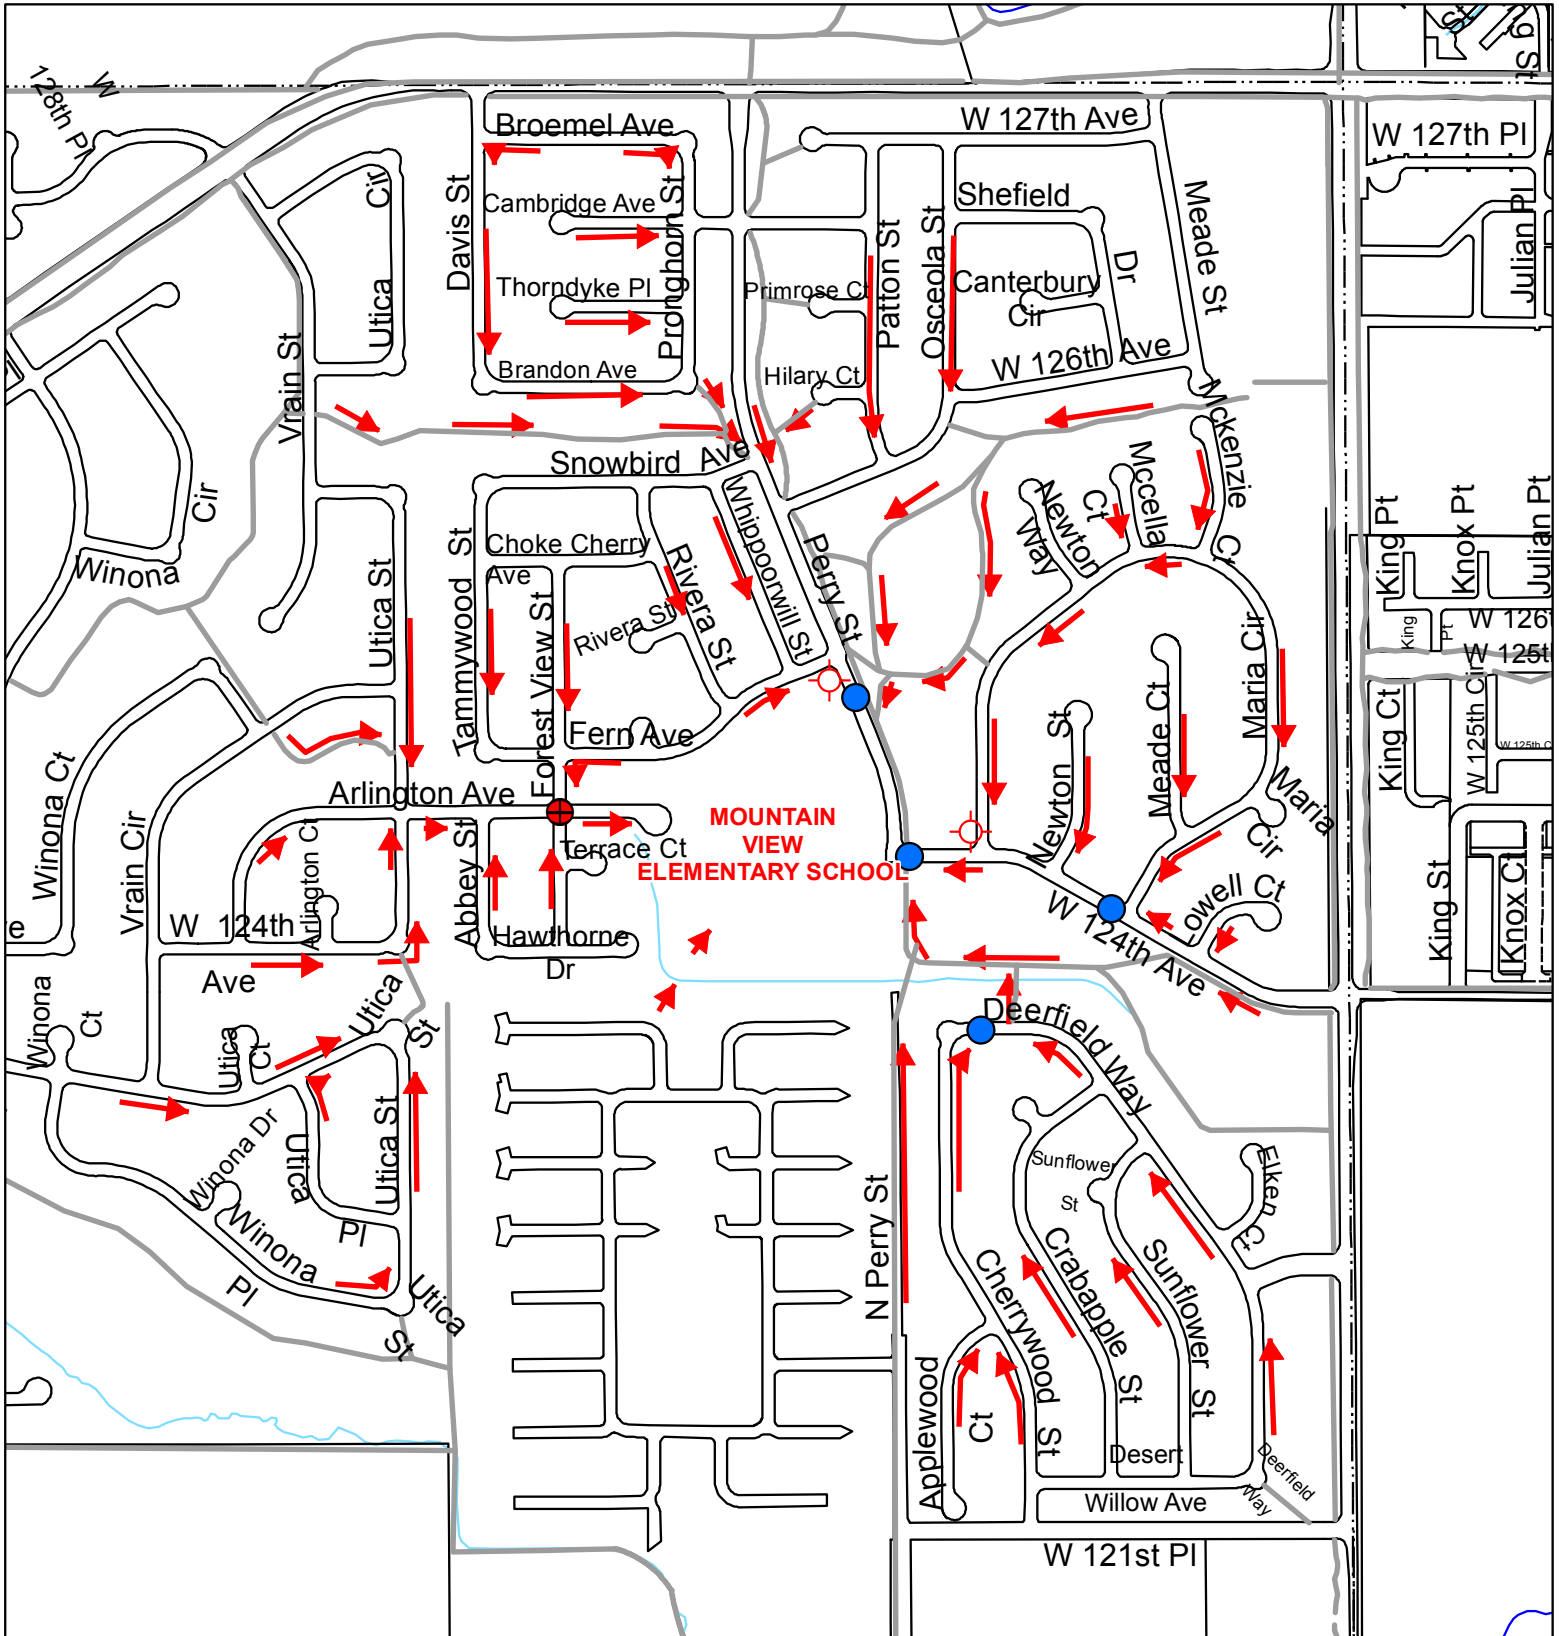

SUGGESTED WALKING ROUTES TO MOUNTAIN VIEW ELEMENTARY SCHOOL

- Legend**
-  All-Way Stop
 -  Flashing Beacon W/15 MPH Speed Limit
 -  School Crossing / X - Walk
 -  School Pedestrian Activated Crossing
 -  Traffic Signal
 -  Neighborhood Trails