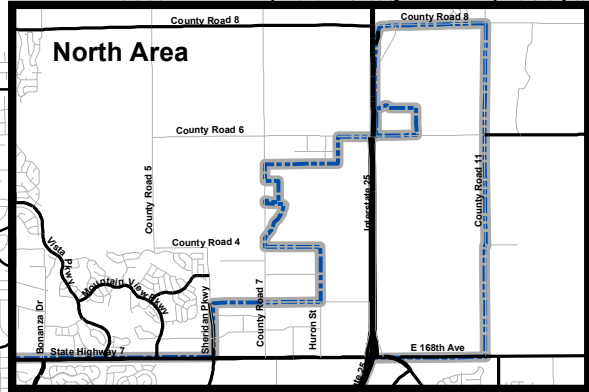

The City and County of Broomfield Designated Drop-Off / Service Center Locations 2011

- Broomfield City and County Building**
One DesCombes Dr
Hours: 8AM to 5PM, Monday - Friday
7AM to 7PM, Election Day - 11/1/11
- Broomfield City and County Building**
Utility Payment Drop
(In front of Motor Vehicle Office)
24 hours, 7 days/week
Until 7PM, Election Day - 11/1/11
- King Soopers**
1150 US Hwy 287 #100
Hours: 9AM to 6PM, 10/29/11 and 10/31/11
7AM to 7PM, Election Day - 11/1/11
- North Metro Fire Station 64**
13515 Lowell Blvd
Hours: 9AM to 6PM, 10/29/11 and 10/31/11
7AM to 7PM, Election Day - 11/1/11
- Risen Savior Lutheran Church**
3031 W 144th Ave
Hours: 9AM to 6PM, 10/29/11 and 10/31/11
7AM to 7PM, Election Day - 11/1/11

The City and County of Broomfield has made every effort to ensure the accuracy of its data. Use of this information is the sole responsibility of the user and The City and County of Broomfield assumes no liability associated with the use or misuse of this information.