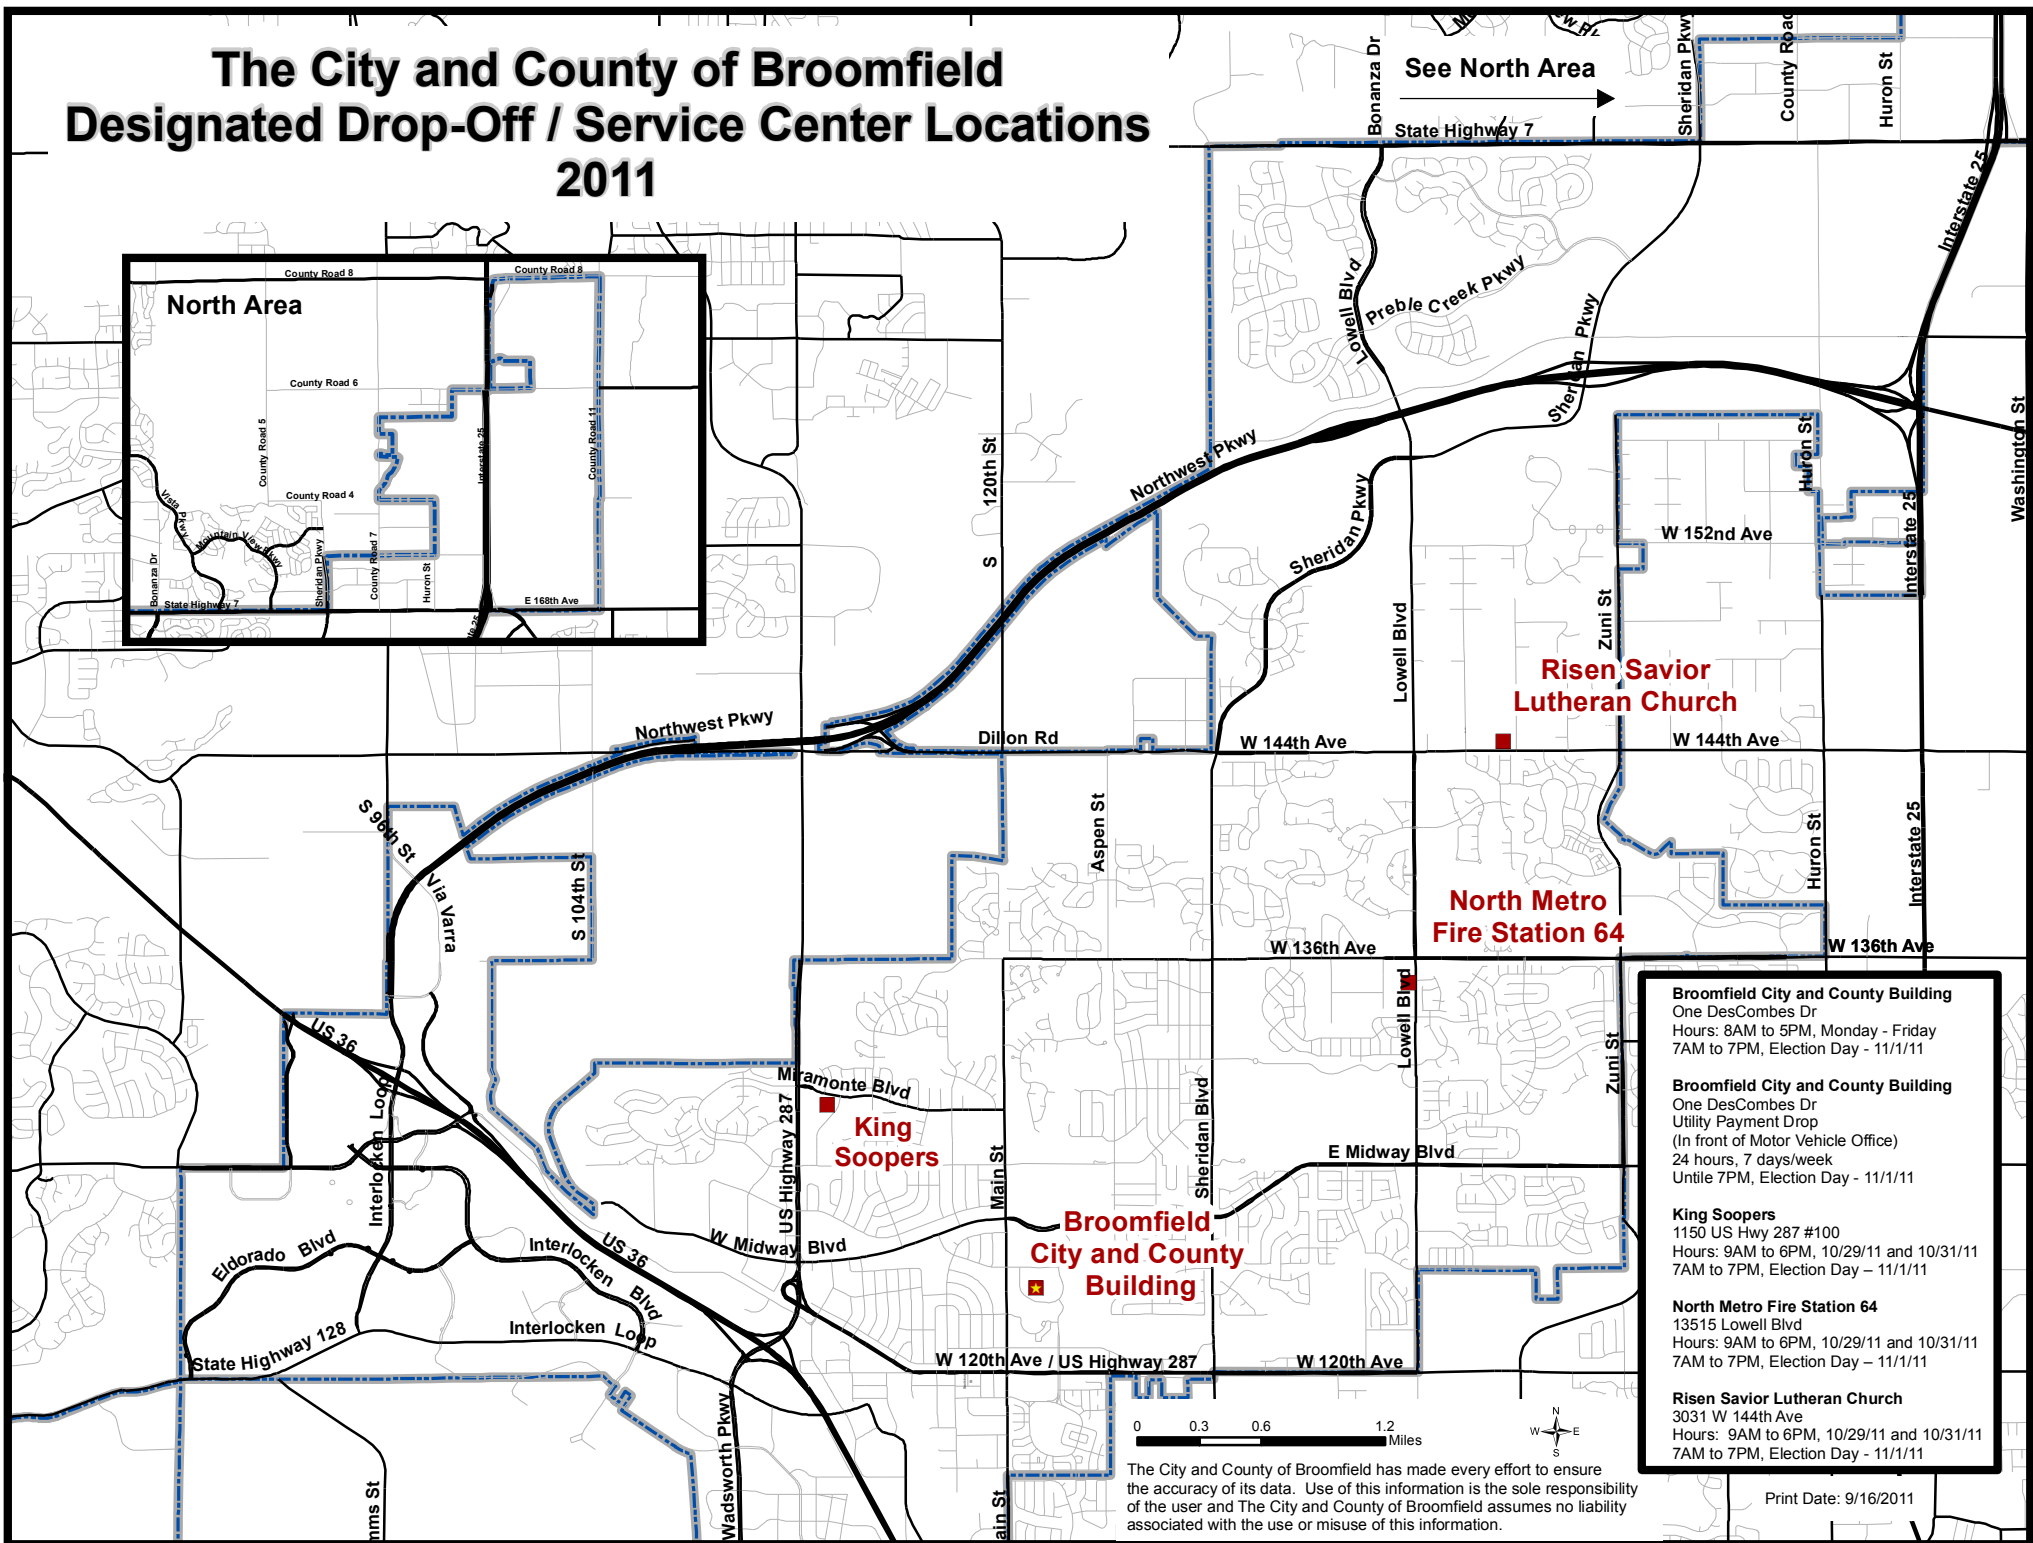

The City and County of Broomfield Designated Drop-Off / Service Center Locations 2011

- Broomfield City and County Building**
One DesCombes Dr
Hours: 8AM to 5PM, Monday - Friday
7AM to 7PM, Election Day - 11/1/11
- Broomfield City and County Building**
Utility Payment Drop
(In front of Motor Vehicle Office)
24 hours, 7 days/week
Until 7PM, Election Day - 11/1/11
- King Soopers**
1150 US Hwy 287 #100
Hours: 9AM to 6PM, 10/29/11 and 10/31/11
7AM to 7PM, Election Day - 11/1/11
- North Metro Fire Station 64**
13515 Lowell Blvd
Hours: 9AM to 6PM, 10/29/11 and 10/31/11
7AM to 7PM, Election Day - 11/1/11
- Risen Savior Lutheran Church**
3031 W 144th Ave
Hours: 9AM to 6PM, 10/29/11 and 10/31/11
7AM to 7PM, Election Day - 11/1/11

The City and County of Broomfield has made every effort to ensure the accuracy of its data. Use of this information is the sole responsibility of the user and The City and County of Broomfield assumes no liability associated with the use or misuse of this information.