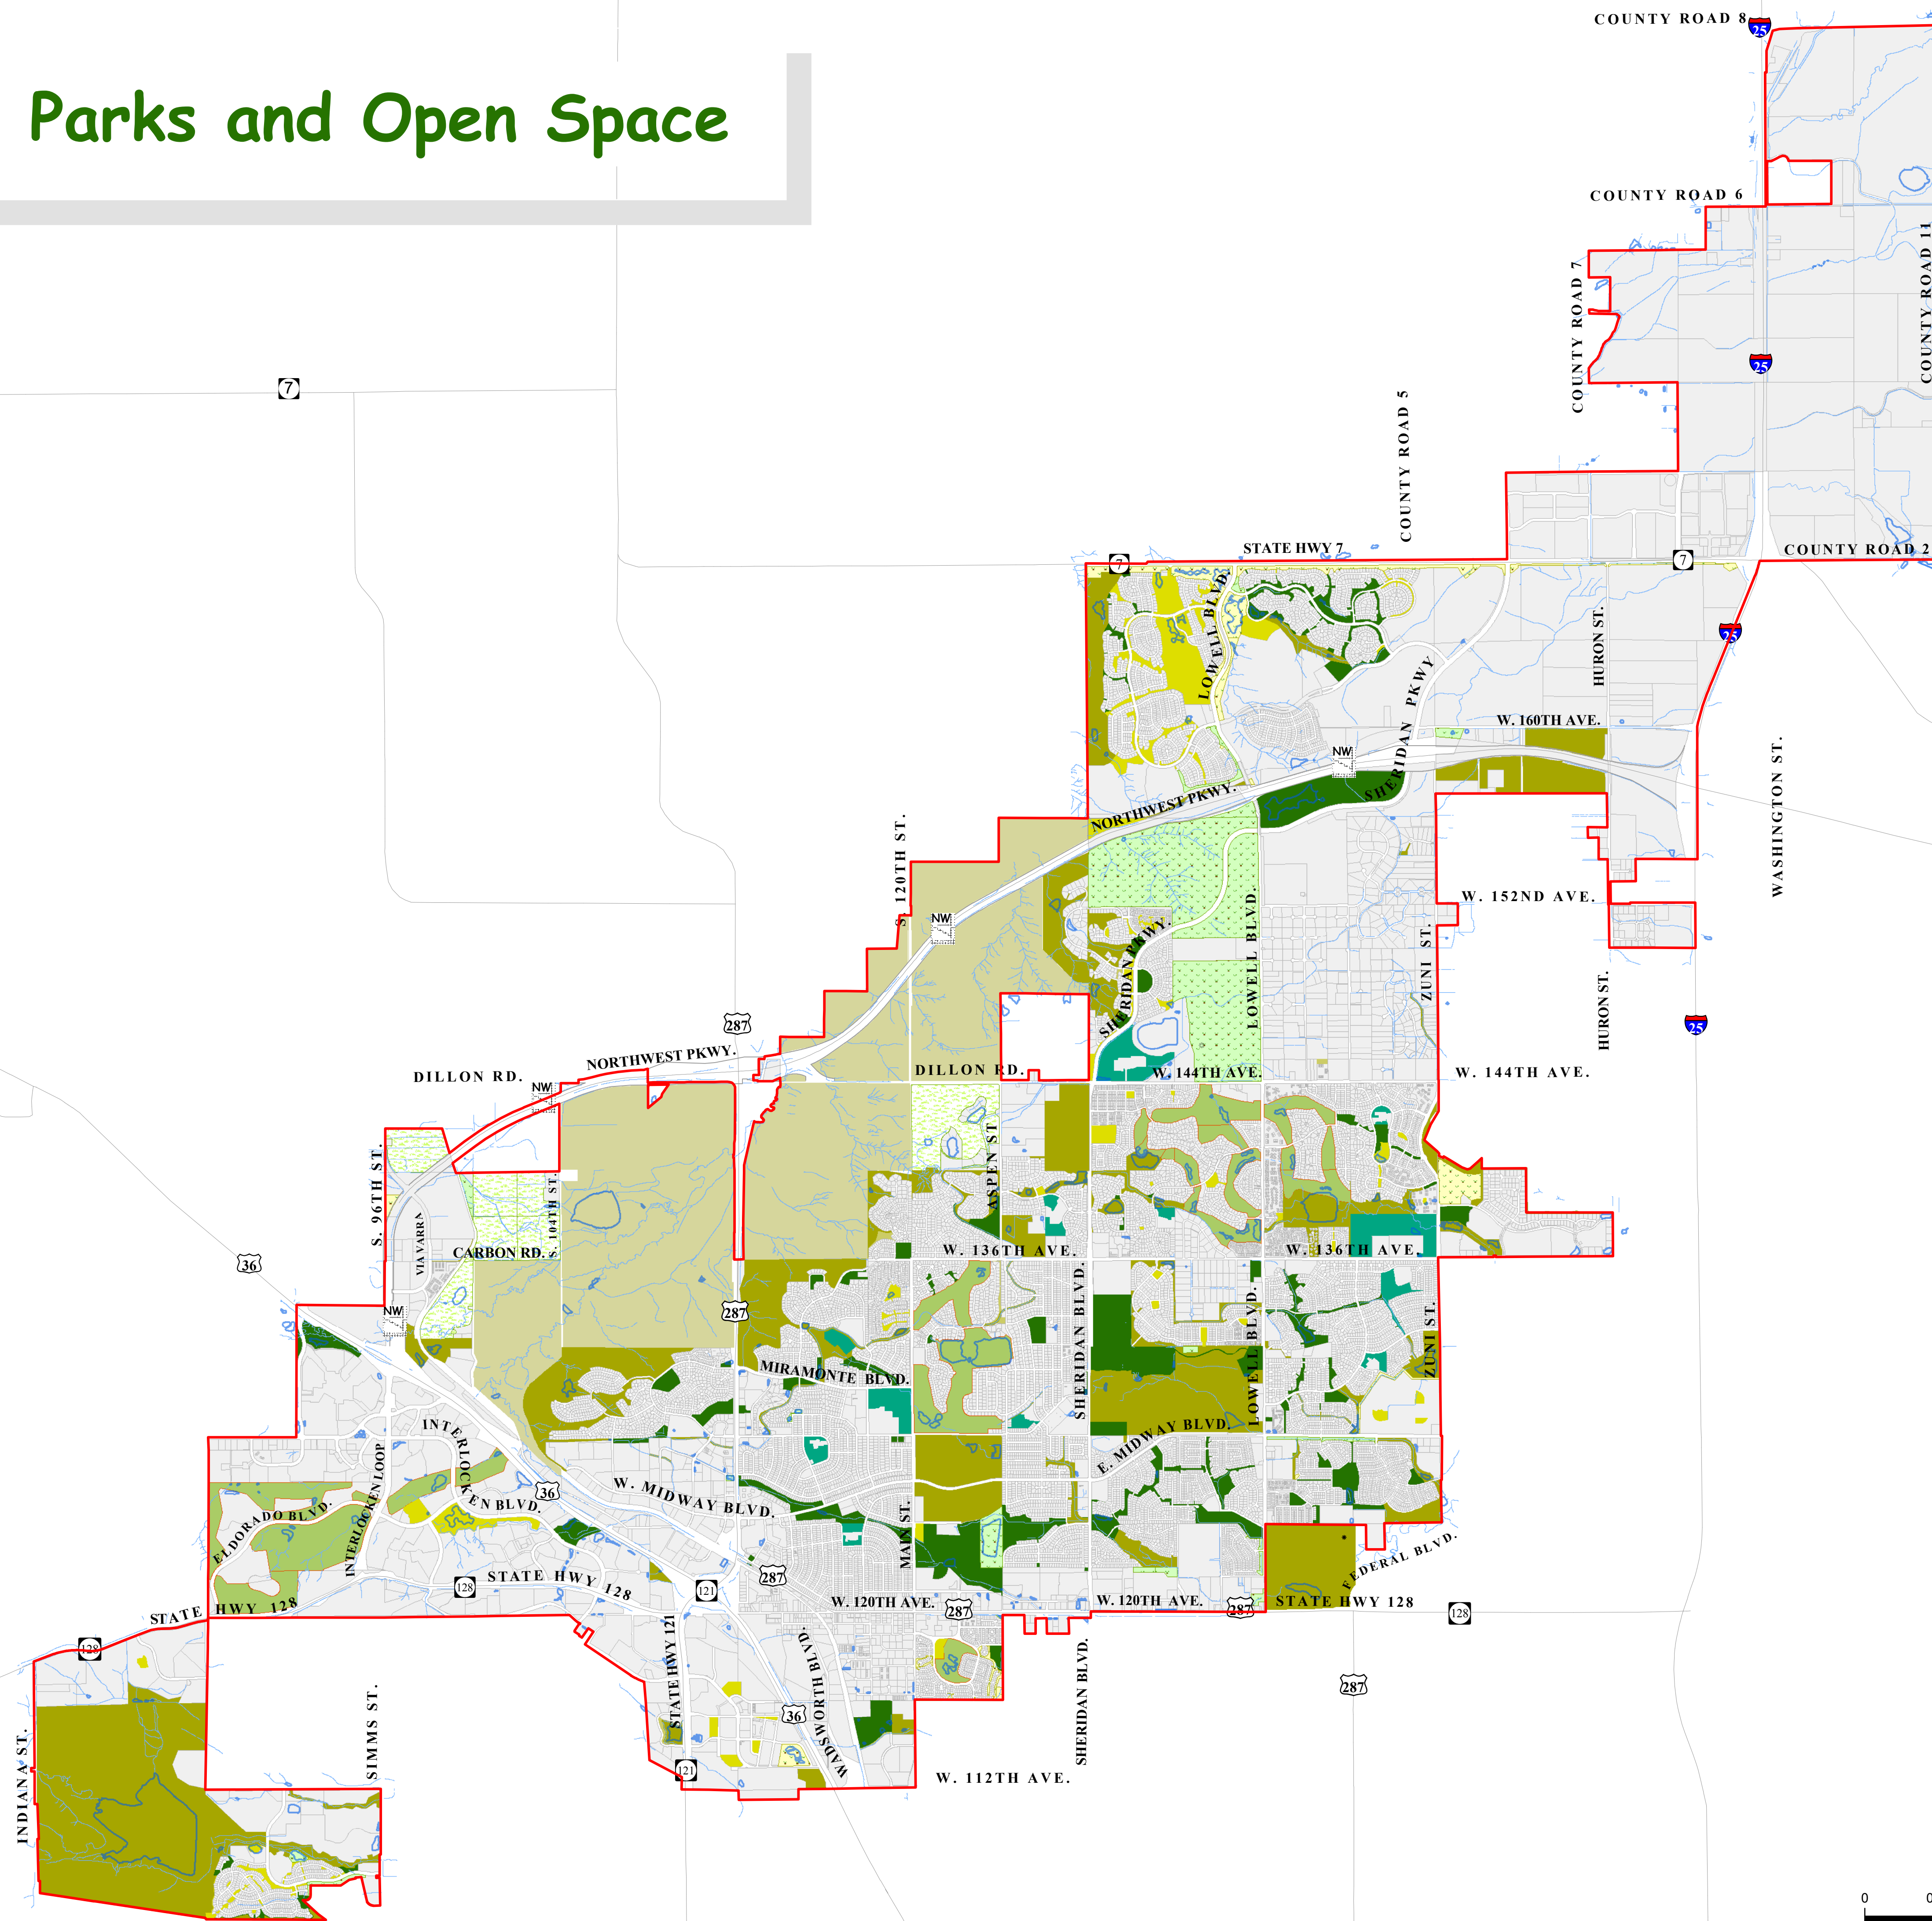

Broomfield Parks and Open Space

Legend

- Intergovernmental Agreement Boundary
- BROOMFIELD.GIS.ASSESSOR_OPEN_SPACE_PY
- **Open Space Types**
  - Conservation Easement
  - IGA Lands
  - Other Private Open Lands
  - Other Public Open Lands
  - Private Open Space
  - Public Open Space
- BROOMFIELD.GIS.ASSESSOR_PARKS_PY
- **Park Types**
  - Golf Course
  - Private Parks and Recreation
  - Public Parks and Recreation
  - School Park
- Parcels

⚡ Potential future water plant expansion.
* Intergovernmental Agreement Broomfield/Westminster Open Space

Print Date: September 28, 2009