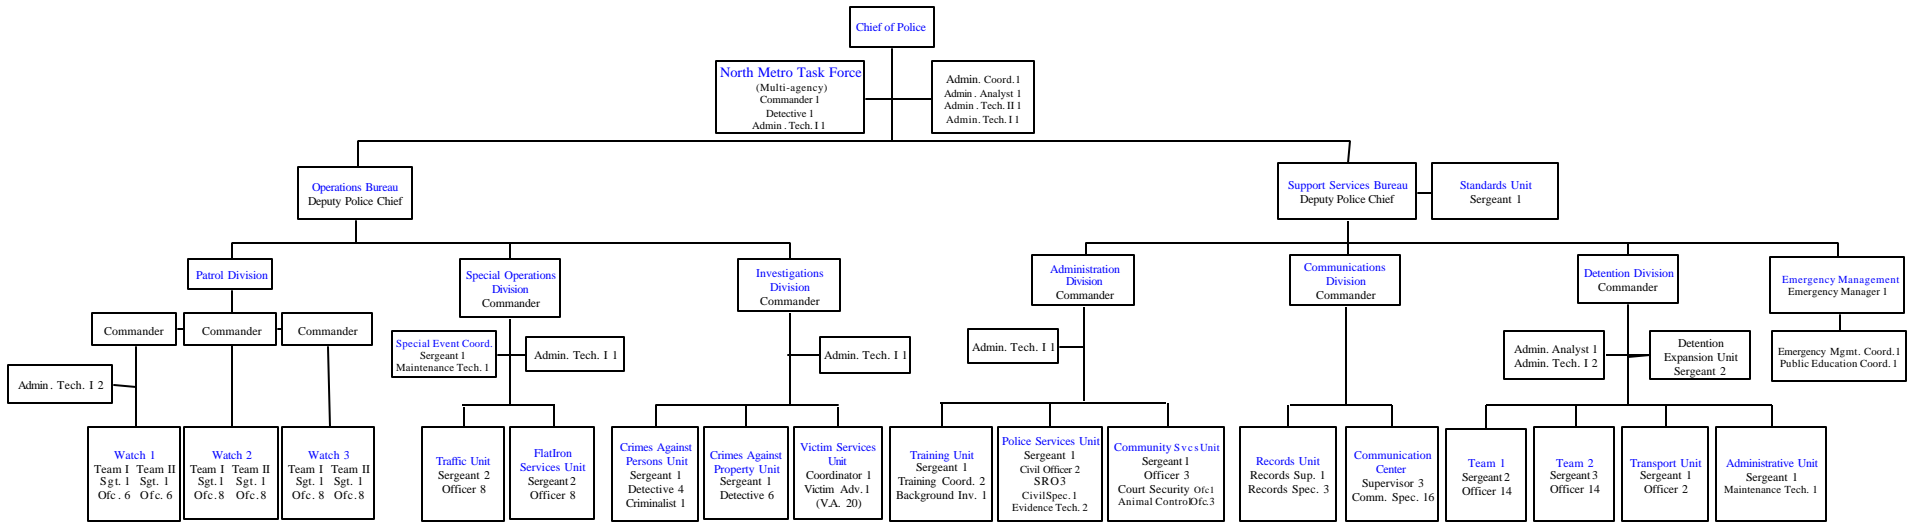

# Broomfield Police Department 2009

**Patrol Division 55**

- (Sworn 53/Non-Sworn 2)*
- Emergency Response
  - Calls for Service
  - Preliminary Investigation
  - Neighborhood Problem Solving
  - DUI Enforcement
  - Bicycle Patrol
  - K-9 Officers
  - S.W.A.T.
  - Public Information

**Special Operations Division 24**

- (Sworn 22/Non-Sworn 2)*
- Traffic Enforcement
  - Accident Investigation
  - Special Event Response
  - Flatiron Business District
  - Northwest Parkway Services
  - Facility/Equipment Maintenance

**Investigations Division 17**

- (Sworn 13/Non-Sworn 4)*
- Property Crime Investigation
  - Persons Crime Investigation
  - Family Crime Investigation
  - Crime Scene Investigation
  - Criminal Intelligence
  - Crime Analysis
  - Crime Stoppers
  - Domestic Violence Investigation
  - Victim Services
  - Intelligence Unit

**Administration Division 23**

- (Sworn 12/Non-Sworn 11)*
- Recruitment
  - Training
  - Field Training Program
  - Licensing
  - Background Investigations
  - School Resources Officers
  - Civil Process
  - Animal Control
  - Property Management
  - Honor Guard
  - Senior Liaison
  - Court Security