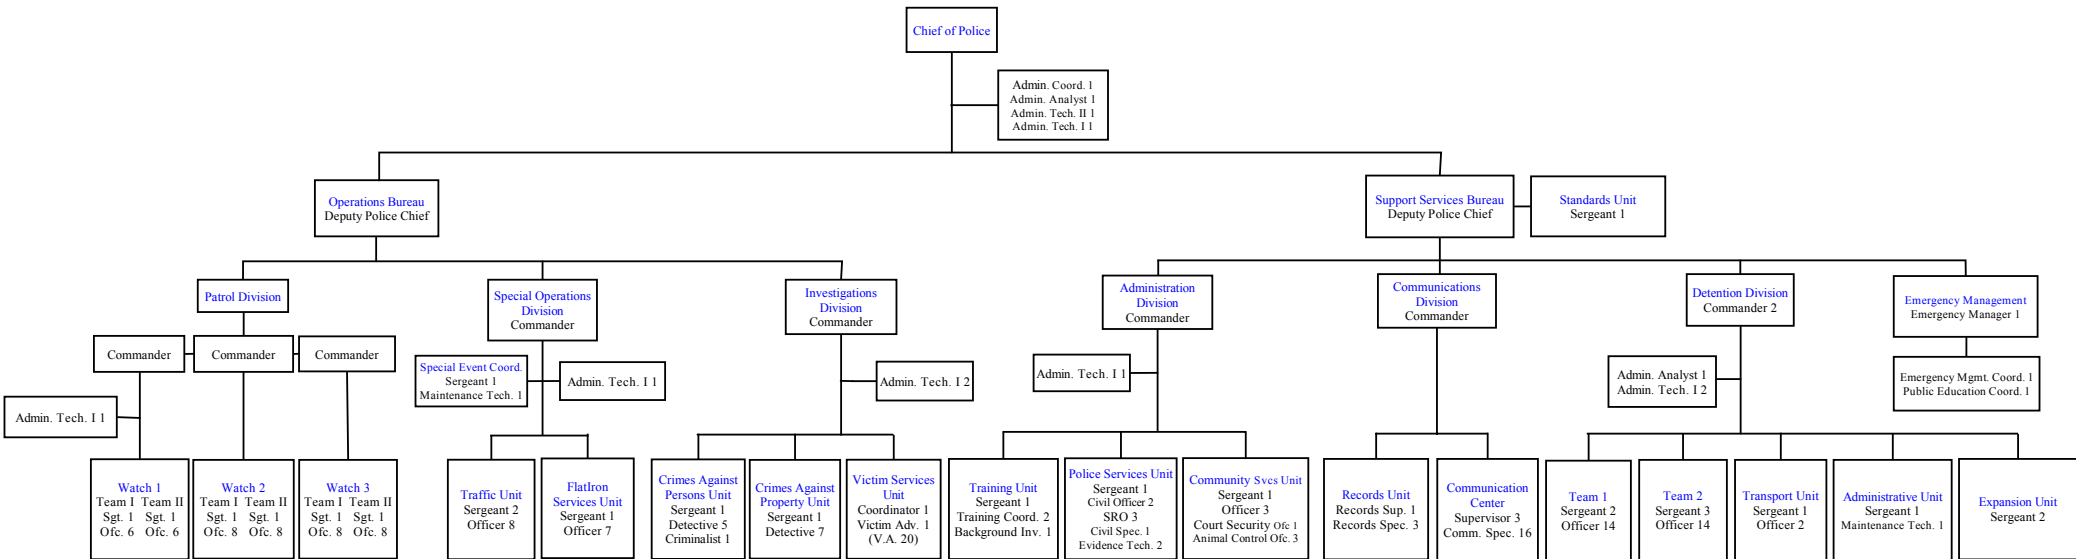

Broomfield Police Department 2010

- Patrol Division 54**
(Sworn 53/Non-Sworn 1)
- Emergency Response
 - Calls for Service
 - Preliminary Investigation
 - Neighborhood Problem Solving
 - DUI Enforcement
 - Bicycle Patrol
 - K-9 Officers
 - Public Information

- Special Operations Division 22**
(Sworn 20/Non-Sworn 2)
- Traffic Enforcement
 - Accident Investigation
 - Special Event Response
 - FlatIron Business District
 - Northwest Parkway Services
 - Facility/Equipment Maintenance
 - S.W.A.T.

- Investigations Division 20**
(Sworn 15/Non-Sworn 5)
- Property Crime Investigation
 - Persons Crime Investigation
 - Family Crime Investigation
 - Crime Scene Investigation
 - Criminal Intelligence
 - Crime Analysis
 - Crime Stoppers
 - Domestic Violence Investigation
 - Victim Services
 - Intelligence Unit
 - Drug Investigations

- Administration Division 23**
(Sworn 12/Non-Sworn 11)
- Recruitment
 - Training
 - Field Training Program
 - Licensing
 - Background Investigations
 - School Resources Officers
 - Civil Process
 - Animal Control
 - Property Management
 - Honor Guard
 - Senior Liaison
 - Court Security