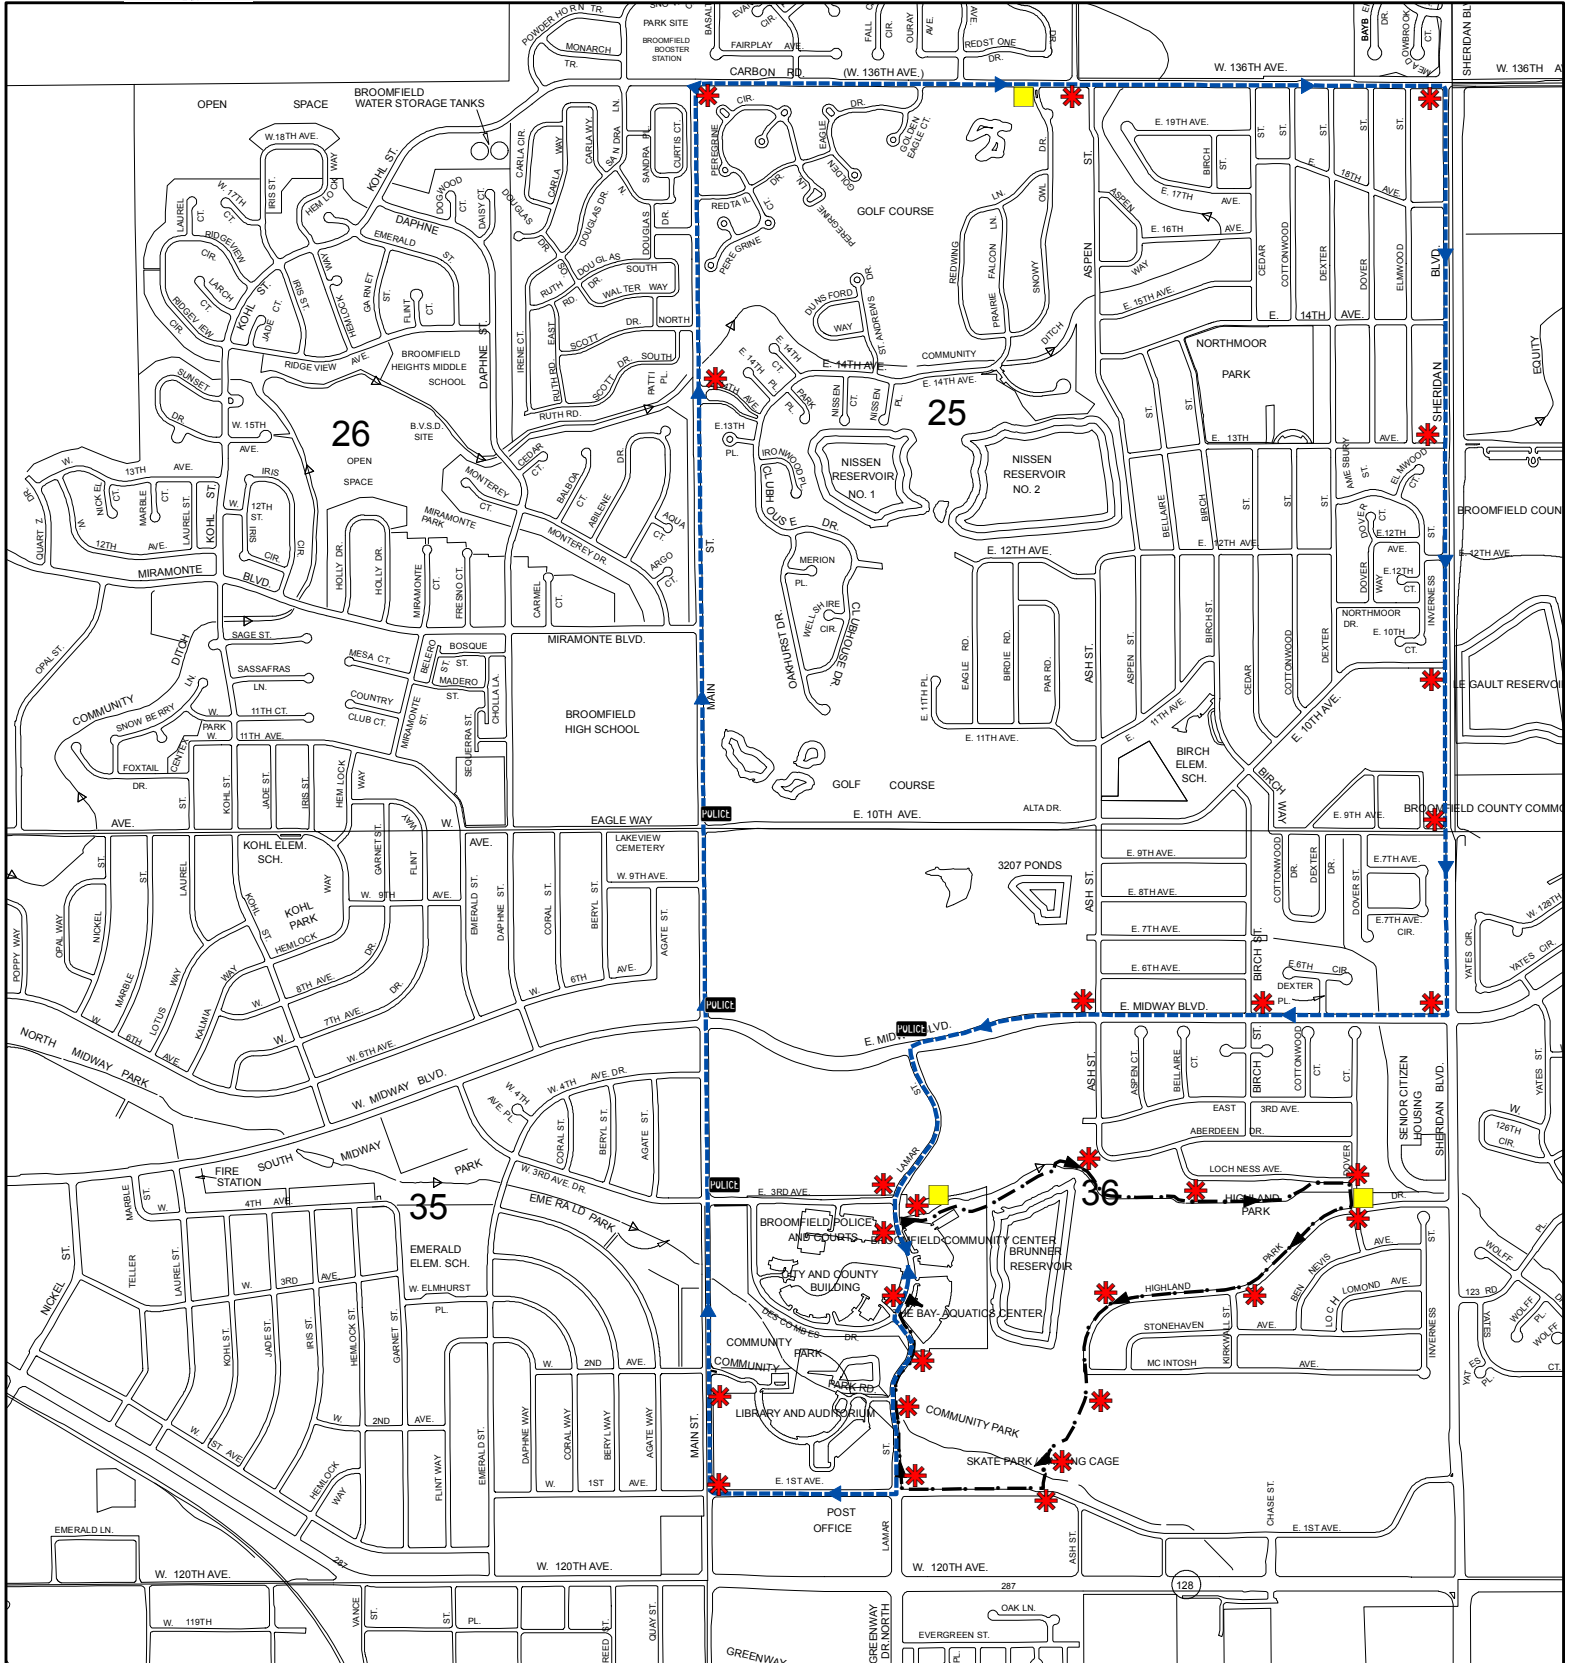

# Mini Haha Map

**Legend**

- POLICE
- VOLUNTEERS
- WATER TABLES
- BIKE ROUTE (2 LAPS = 11 MILES)
- RUN ROUTE (2 MILES)