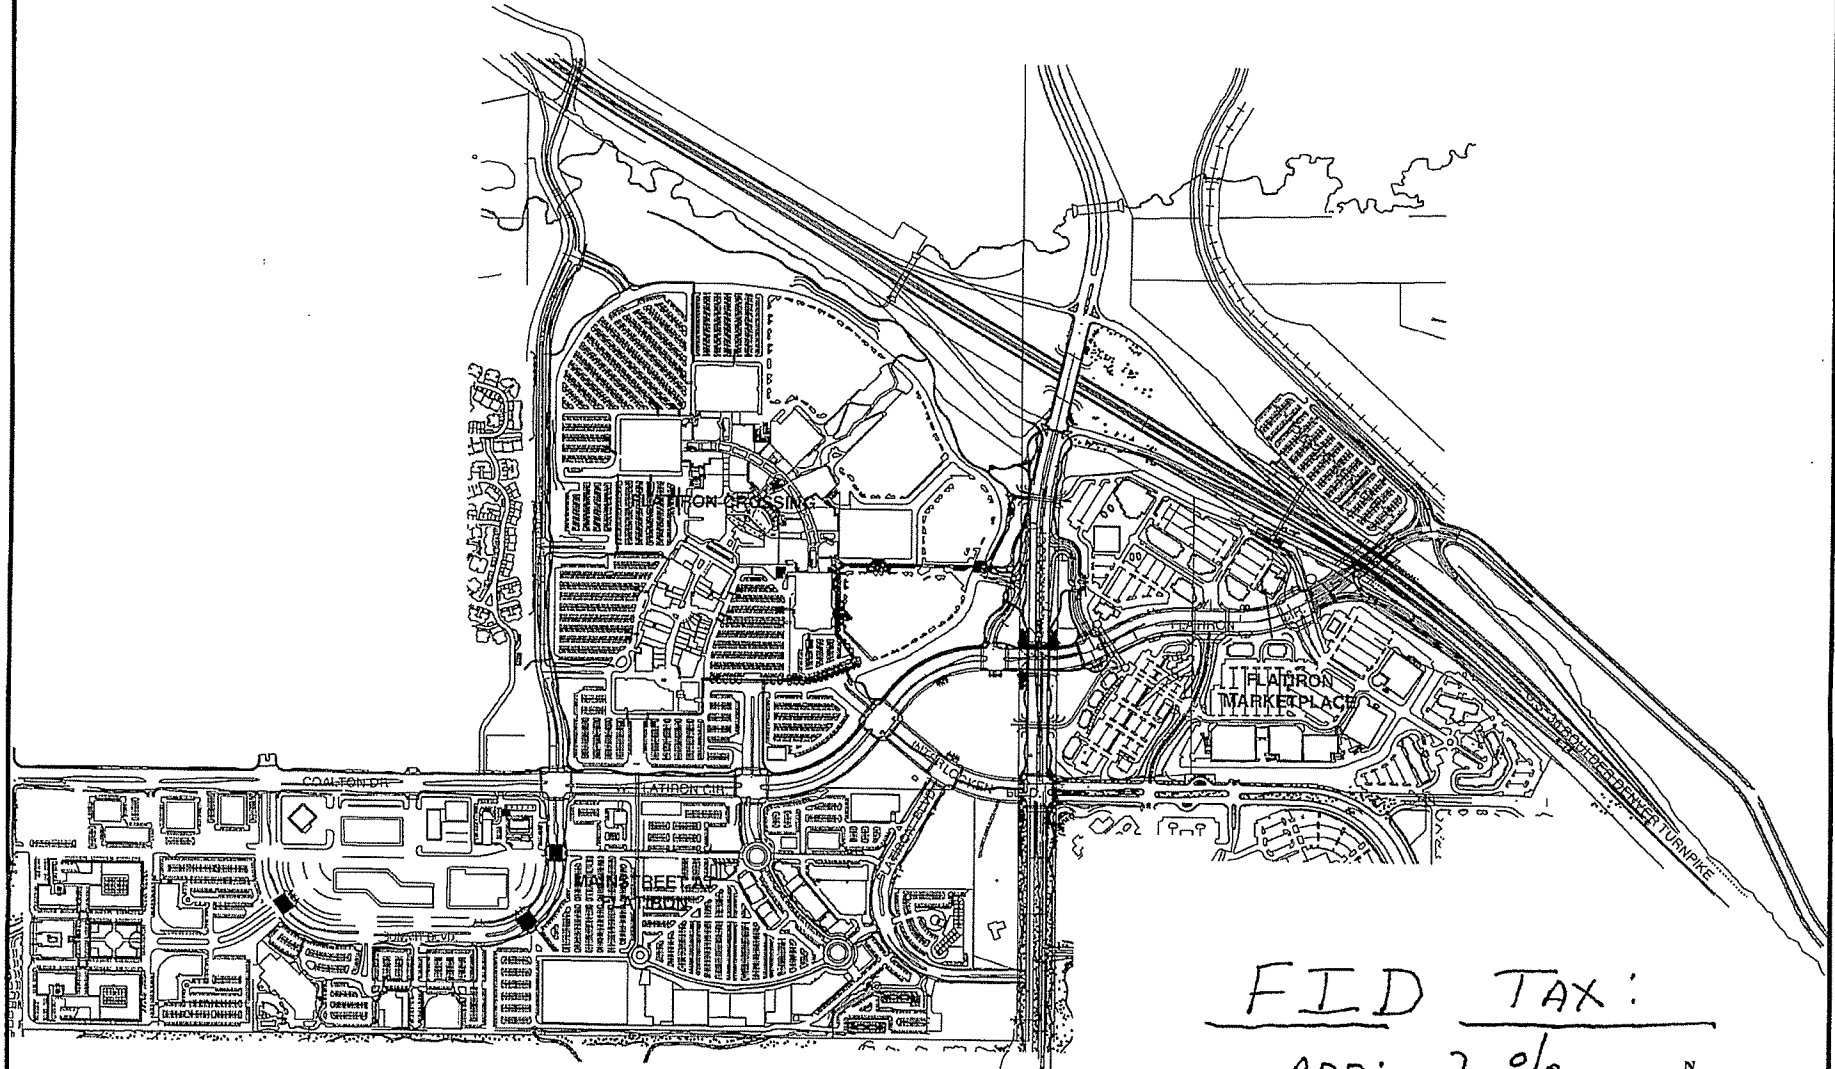

↖ Boulder
13 miles

FLATIRON
LID
"FID"
FID RATE =
.2%

AVISTA
LID

ALID RATE = .2%

(See detail LID
MAPS ATTACHED)

↘ Denver - 16 miles

FLATIRON CROSSING & VICINITY

F I D T A X :