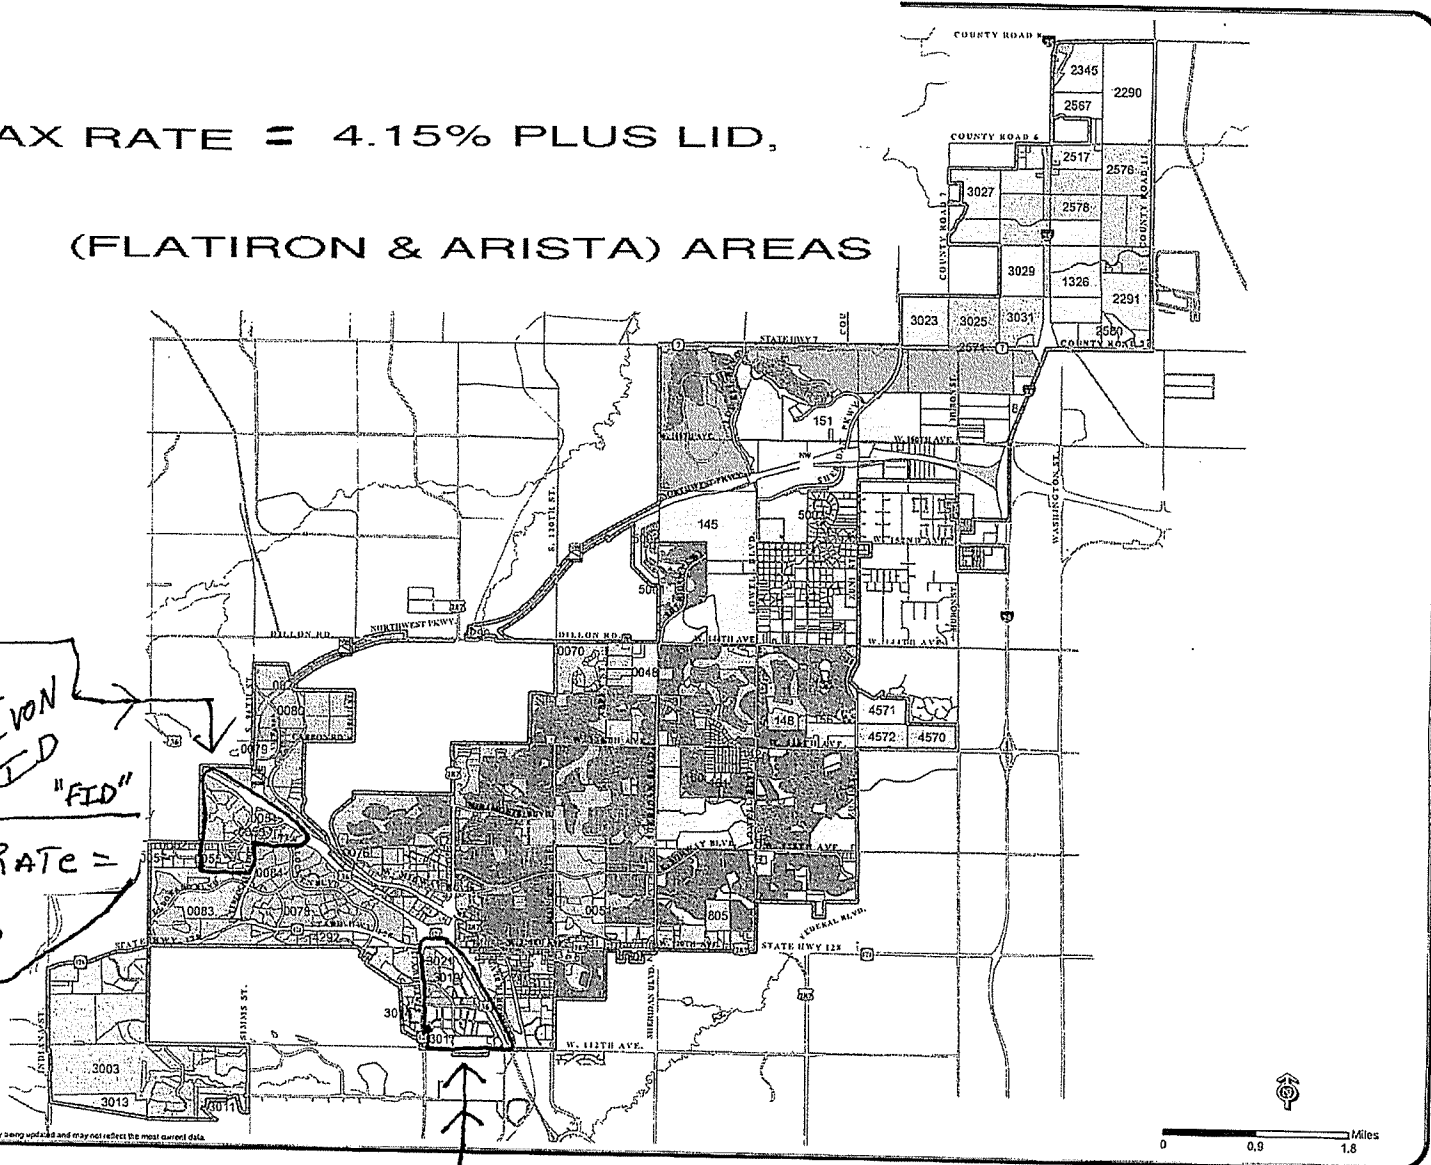

↖ Boulder
13 miles

FLATIRON
LID
"FID"
FID RATE =
.2%

AVISTA
LID

ALID RATE = .2%

(See detail LID
MAPS ATTACHED)

↘ Denver - 16 miles

FLATIRON CROSSING & VICINITY

F I D T A X :