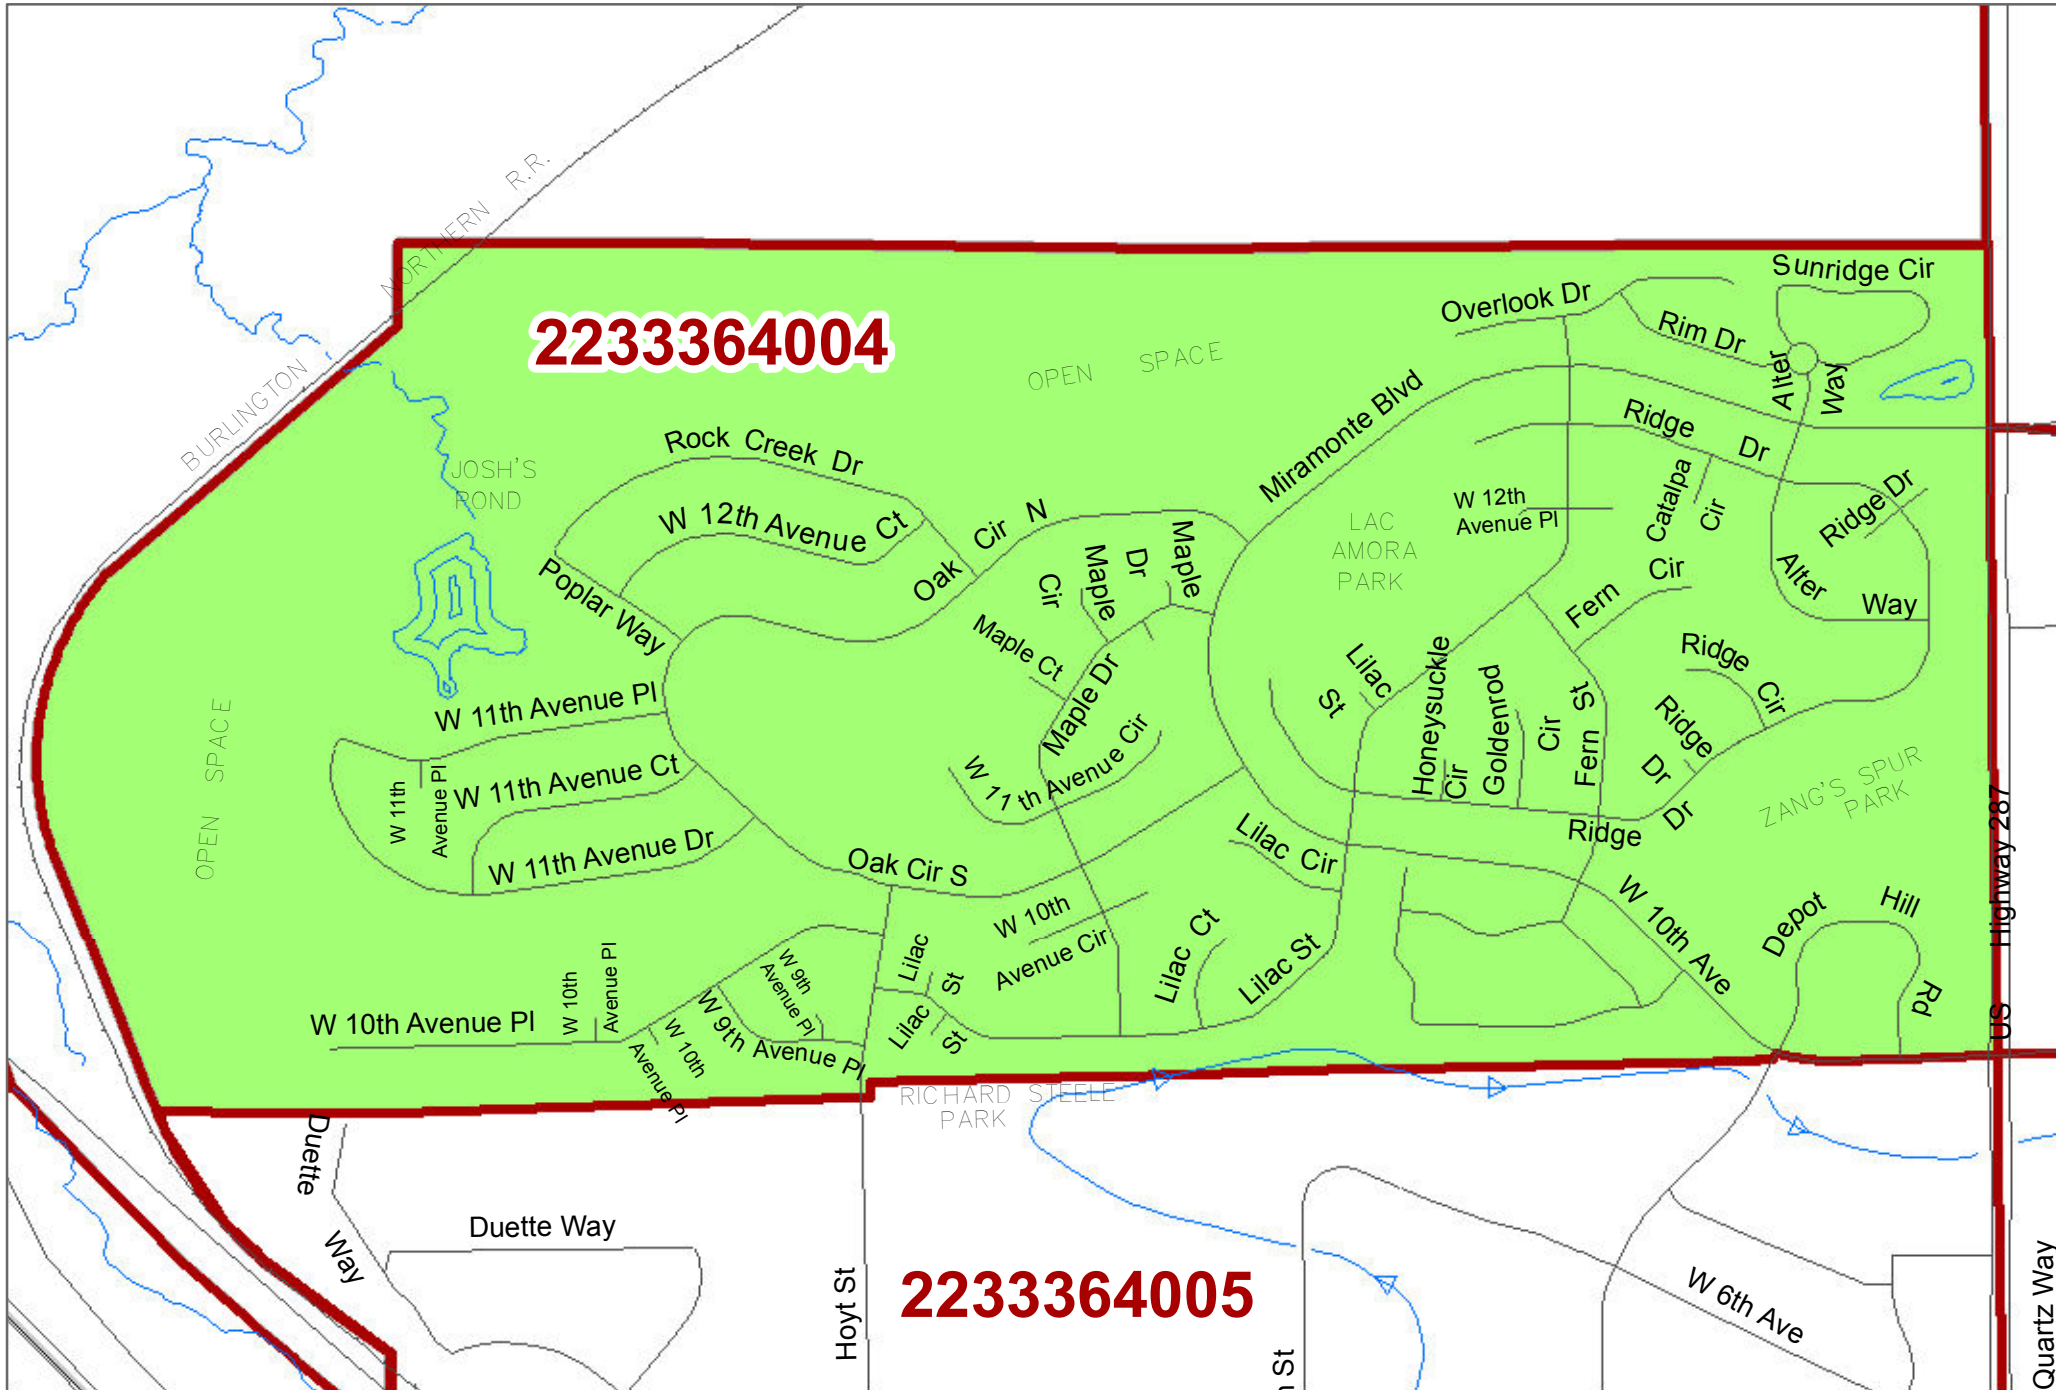

The City and County of Broomfield

Official General Election Wards

Precinct
2233364004

Legend

-  PRECINCTS
-  BROOMFIELD BOUNDARY
- City Council Wards**
- Ward**
-  WARD-1
-  WARD-2
-  WARD-3
-  WARD-4
-  WARD-5

2233364005