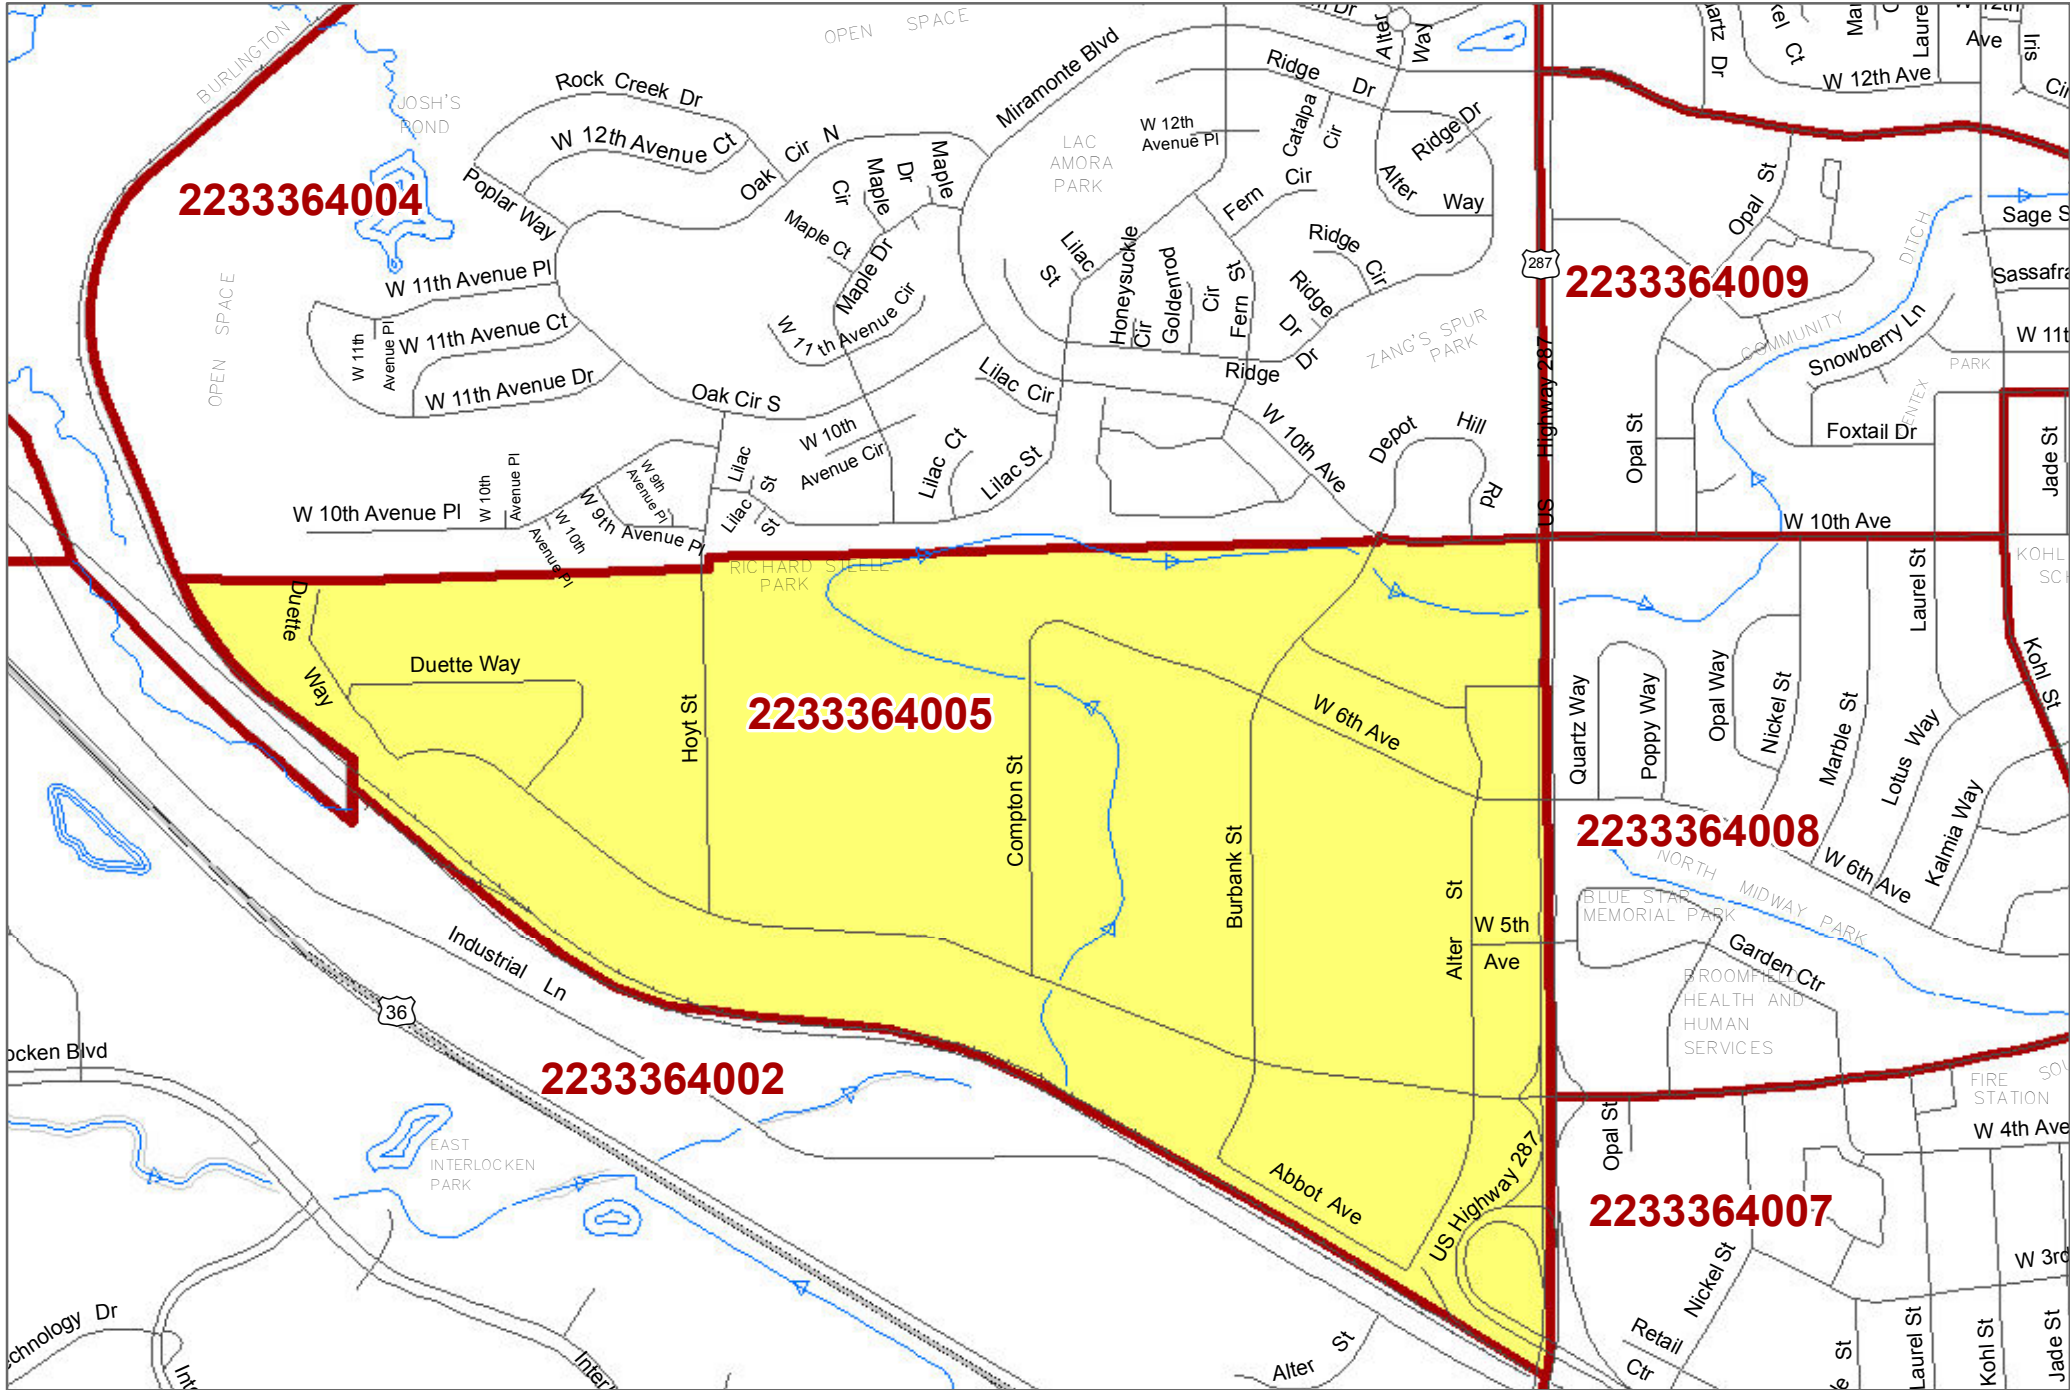

The City and County of Broomfield

Official General Election Wards

Precinct
2233364005

Legend

- PRECINCTS
- City Council Wards**
- Ward**
- WARD-1
- WARD-2
- WARD-3
- WARD-4
- WARD-5
- BROOMFIELD BOUNDARY