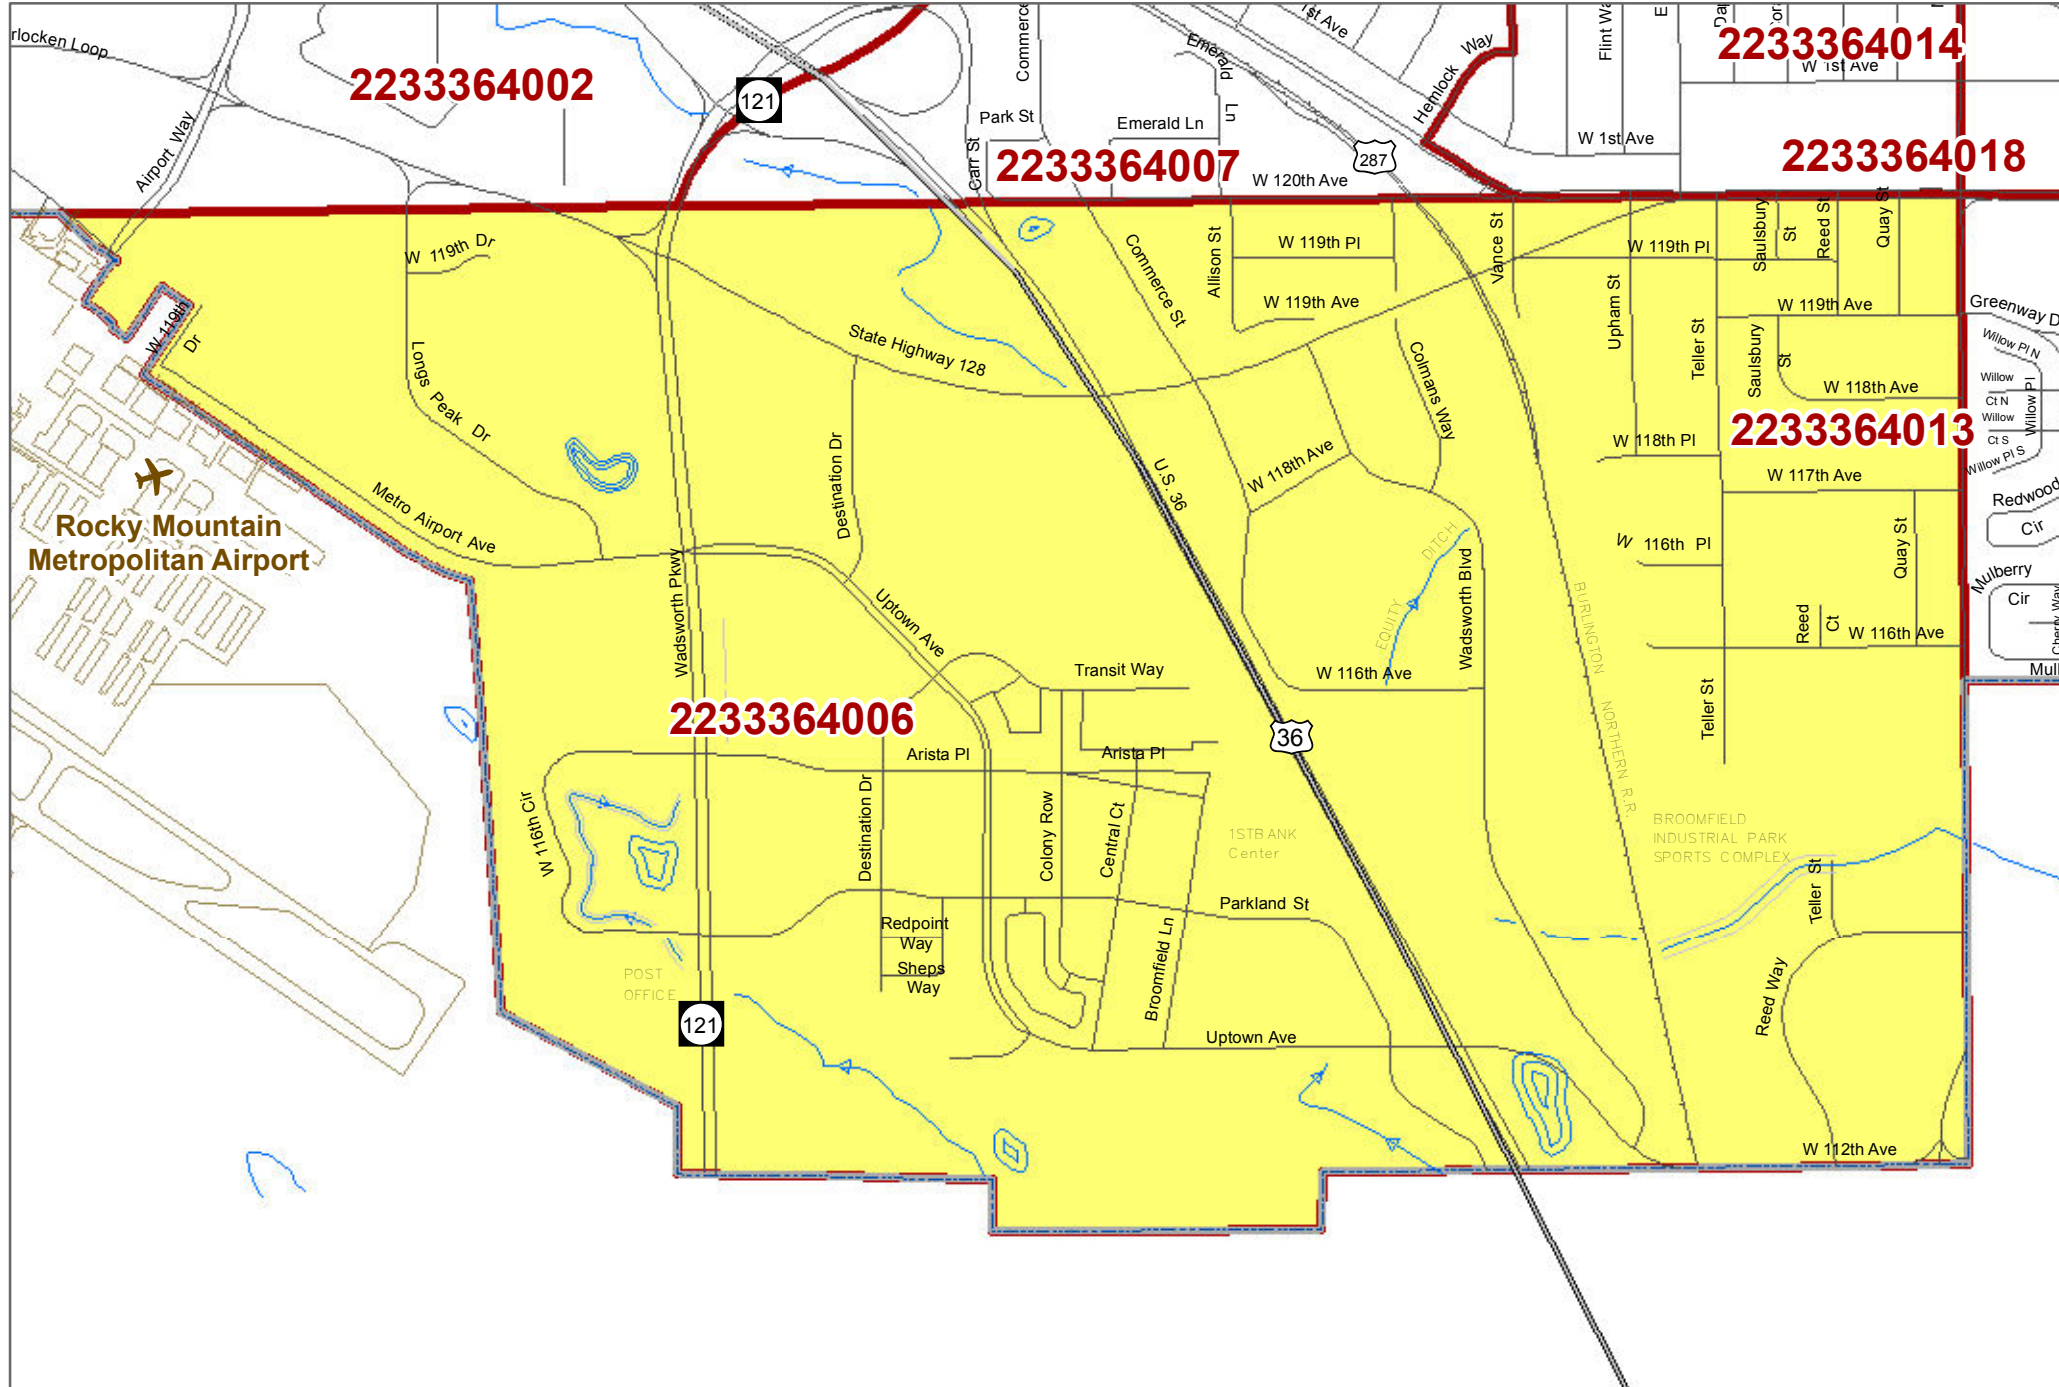

# The City and County of Broomfield

Official General Election Wards

**Precinct**  
**223364006**

### Legend

BROOMFIELD BOUNDARY

PRECINCTS

### City Council Wards

#### Ward

- WARD-1
- WARD-2
- WARD-3
- WARD-4
- WARD-5