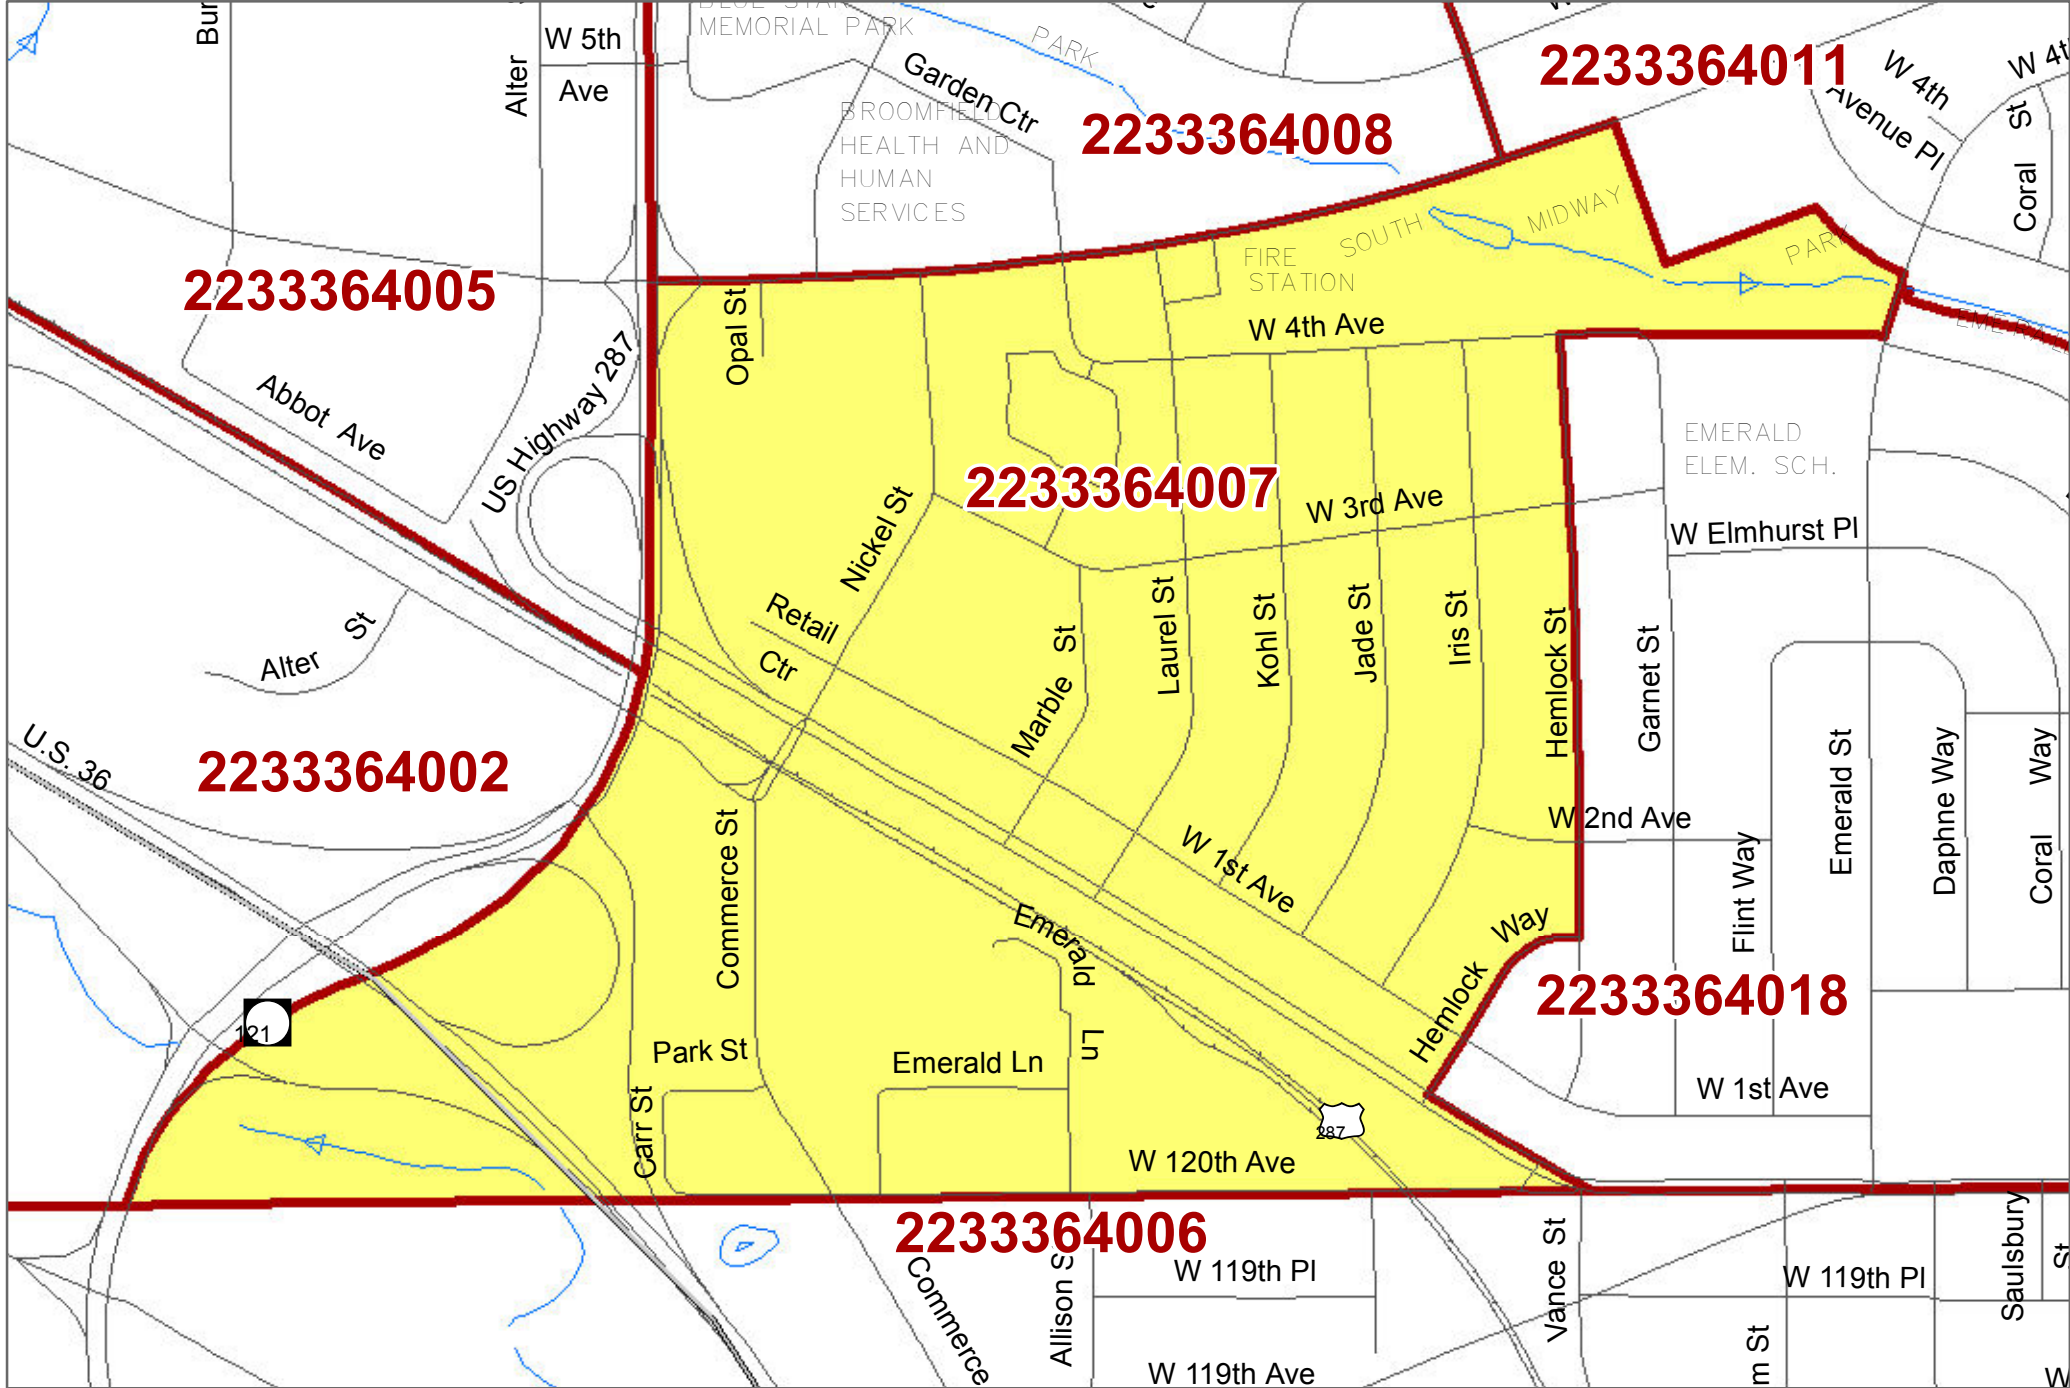

The City and County of Broomfield

Official General Election Wards

Precinct
2233364007

Legend

- PRECINCTS
- City Council Wards**
- Ward**
- WARD-1
- WARD-2
- WARD-3
- WARD-4
- WARD-5
- BROOMFIELD BOUNDARY