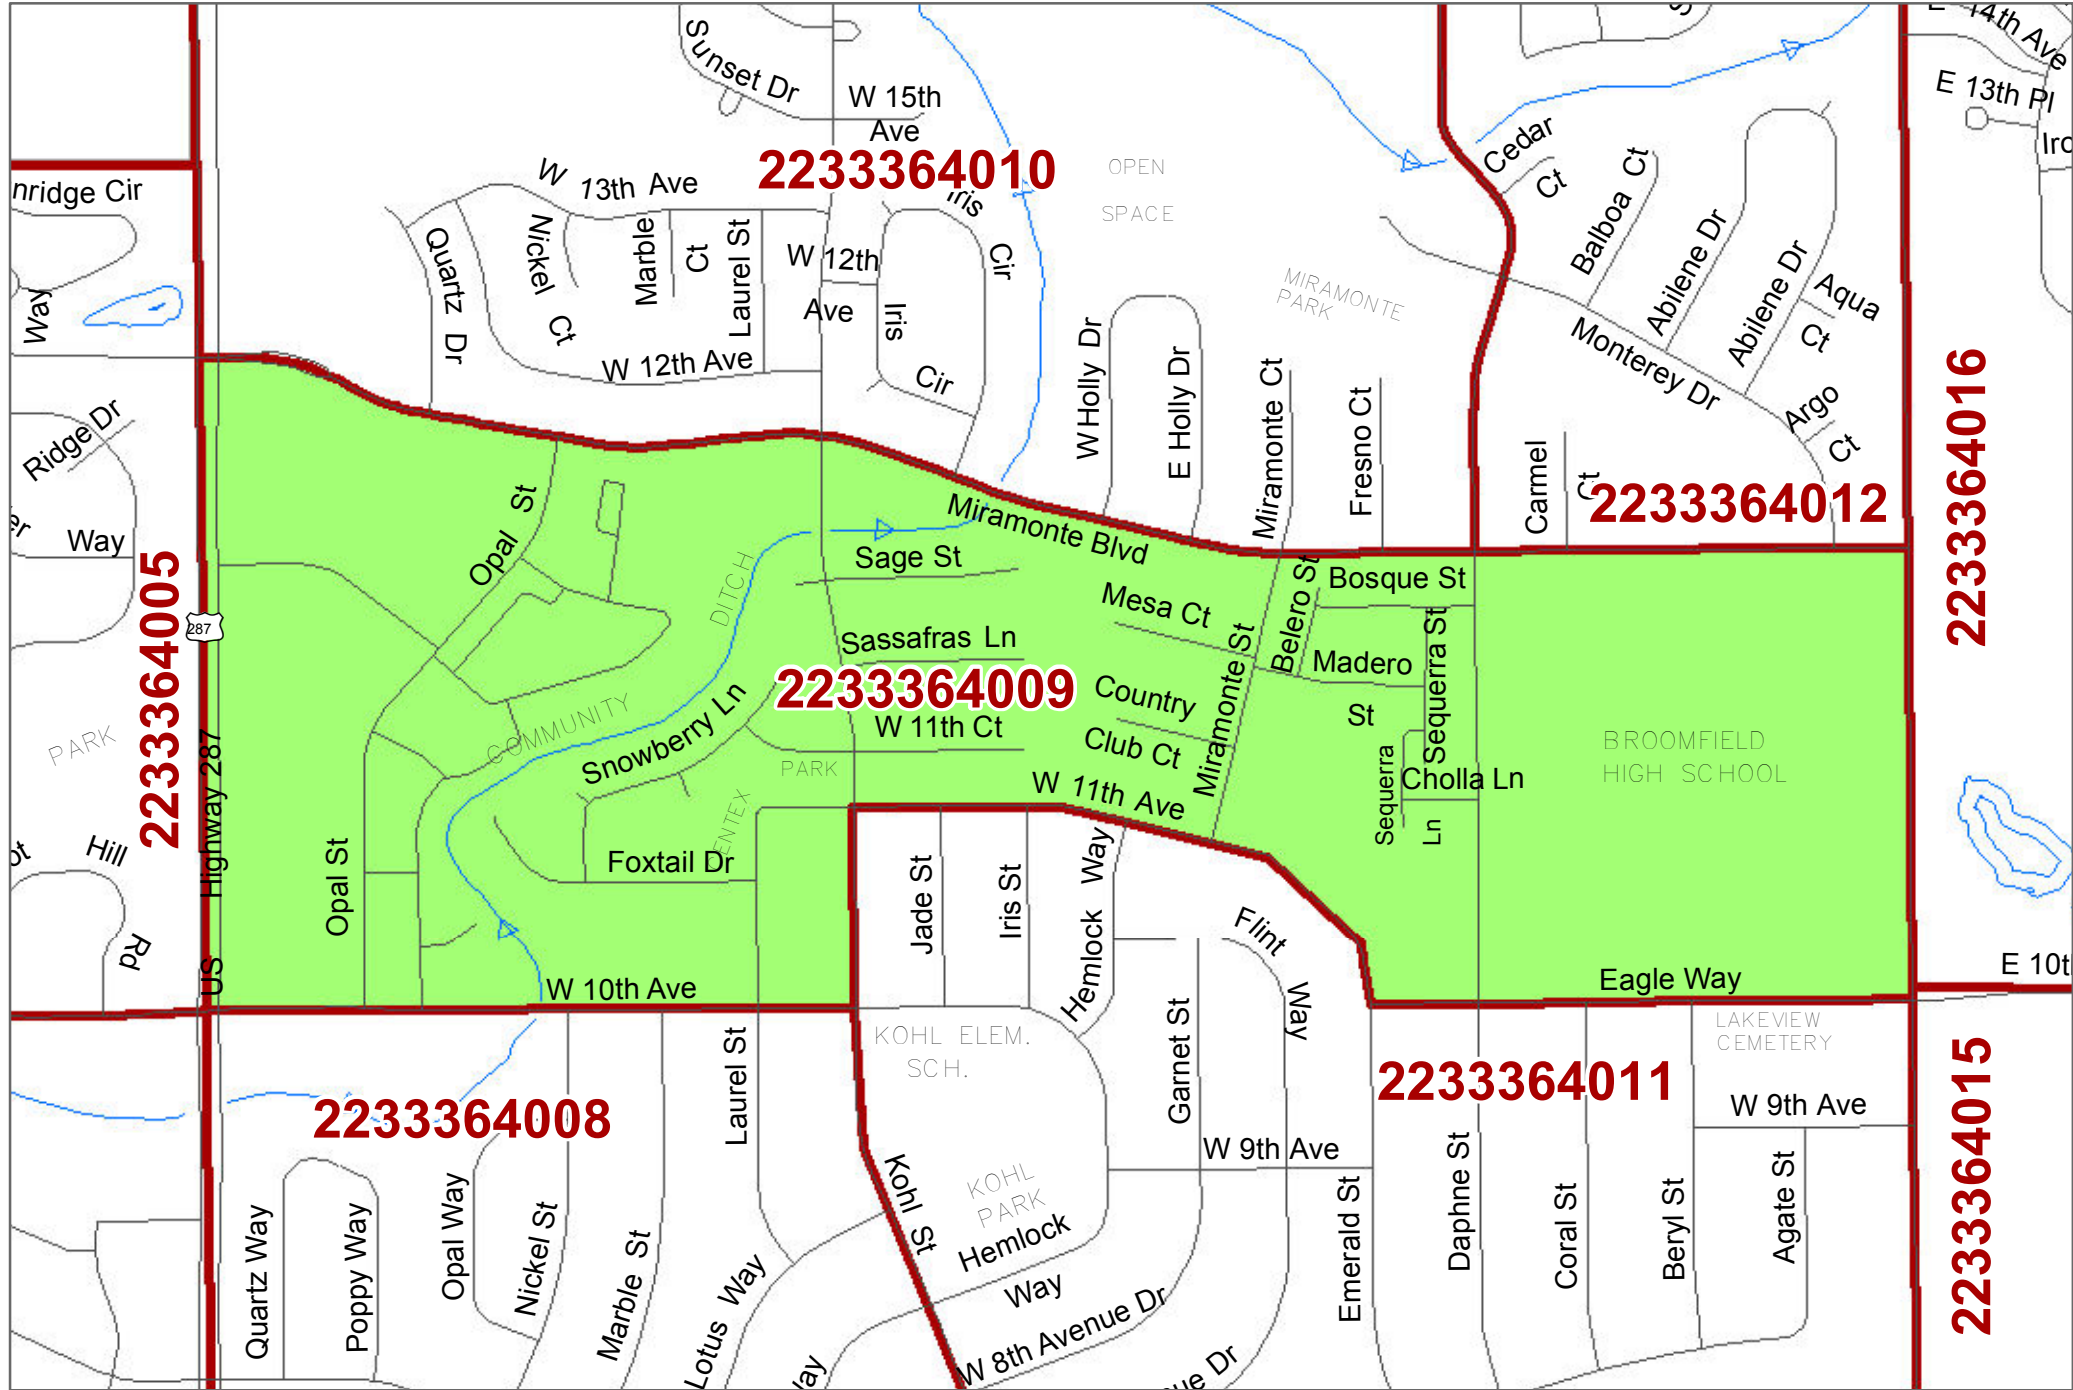

The City and County of Broomfield

Official General Election Wards

Precinct
2233364009

Legend

- PRECINCTS
- City Council Wards**
- Ward**
- WARD-1
- WARD-2
- WARD-3
- WARD-4
- WARD-5
- BROOMFIELD BOUNDARY