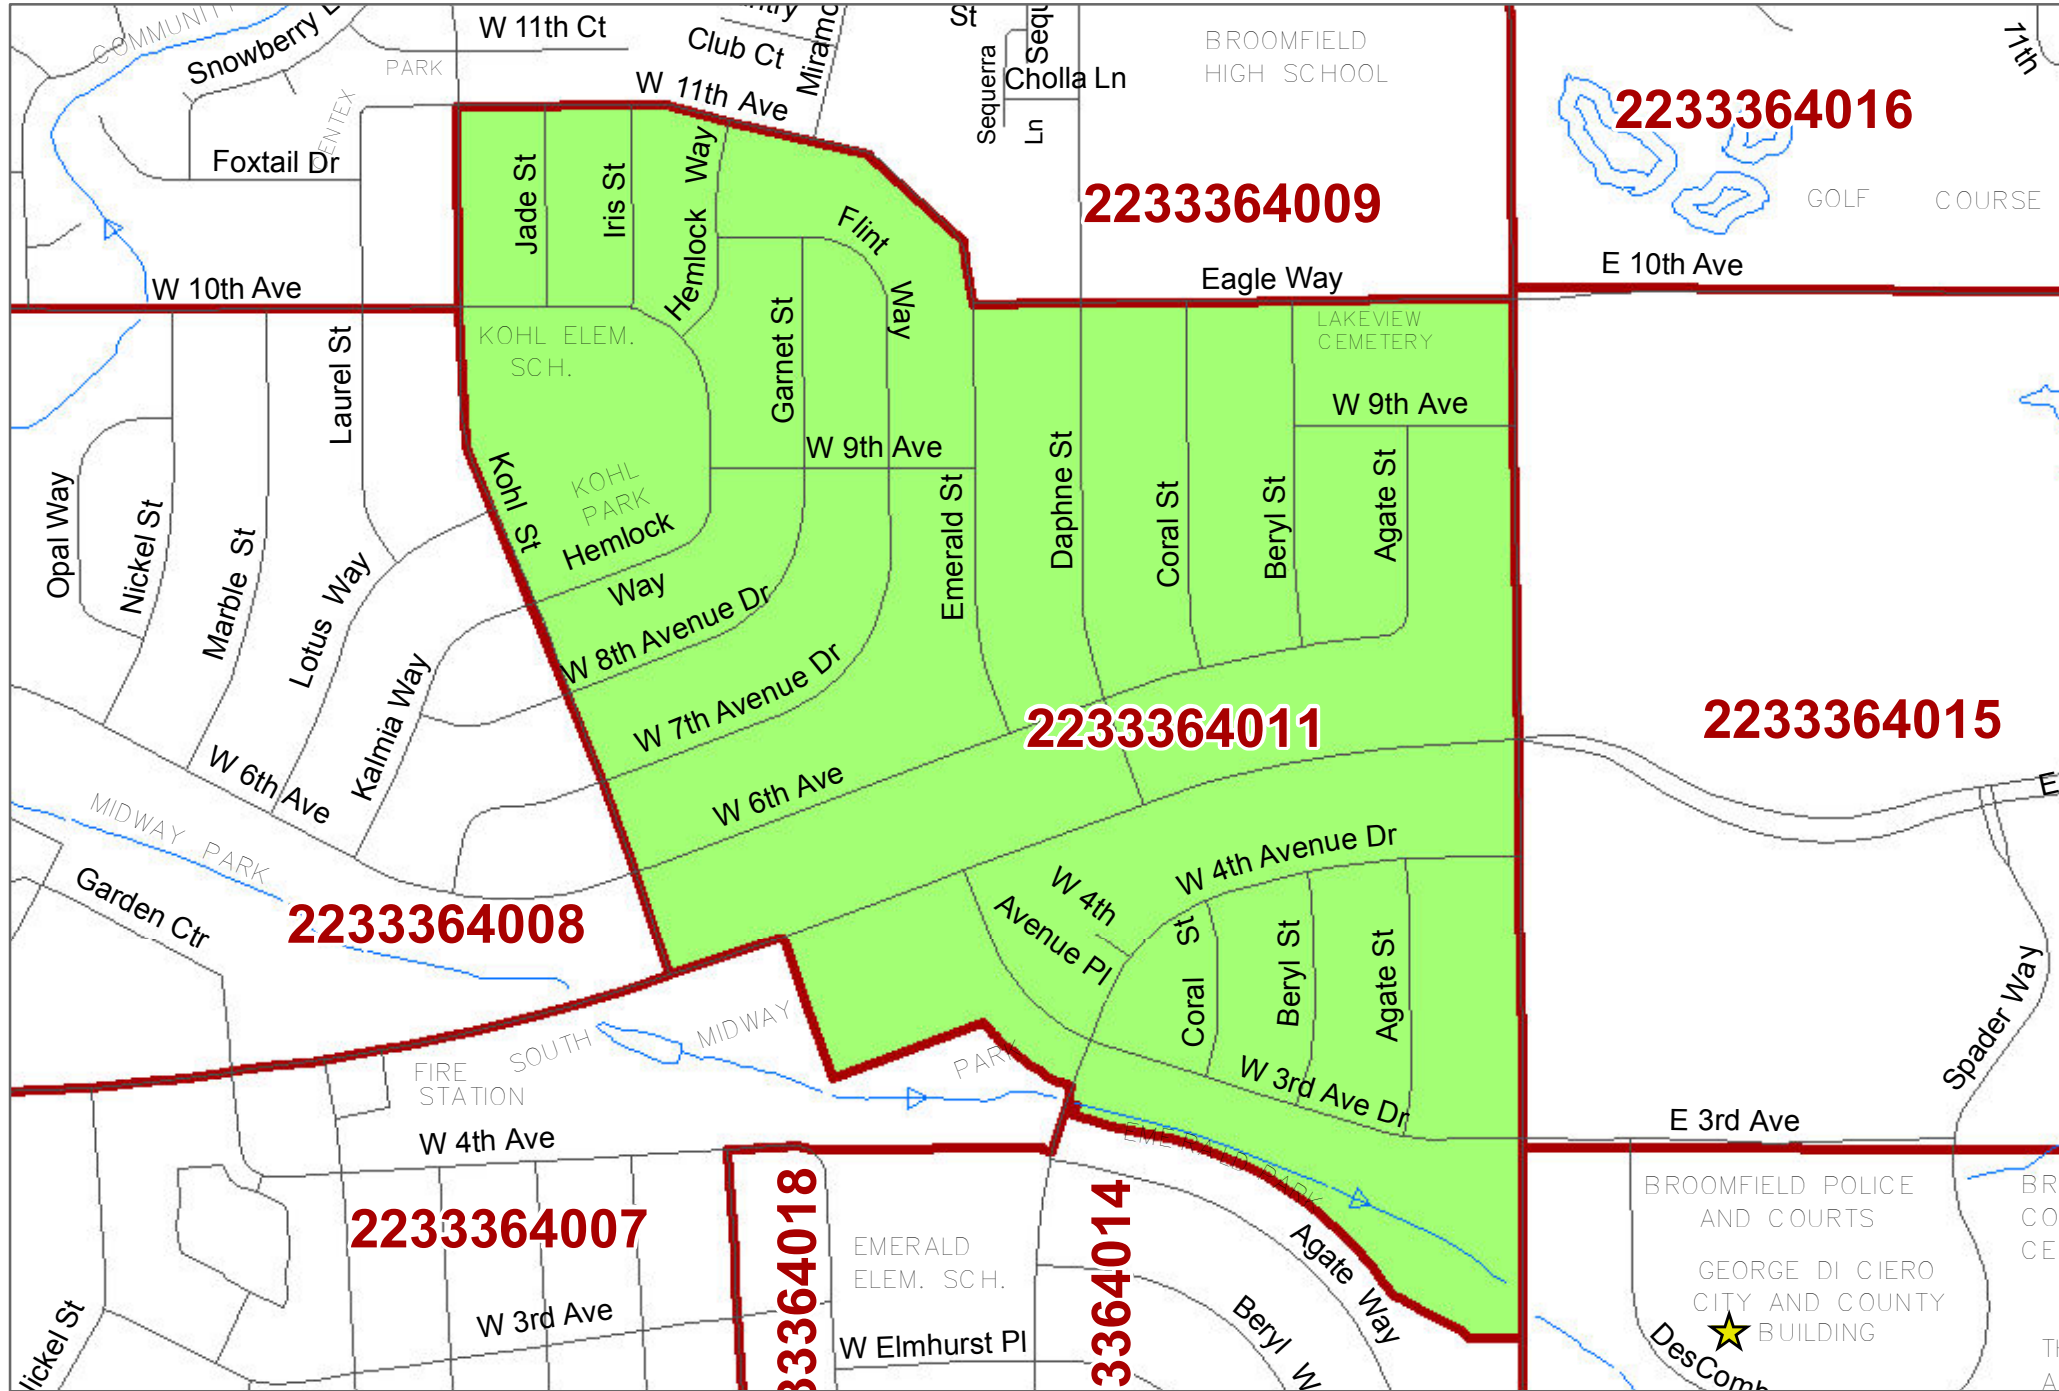

The City and County of Broomfield

Official General Election Wards

Precinct
2233364011

Legend

-  PRECINCTS
- City Council Wards**
- Ward**
-  WARD-1
-  WARD-2
-  WARD-3
-  WARD-4
-  WARD-5
-  BROOMFIELD BOUNDARY