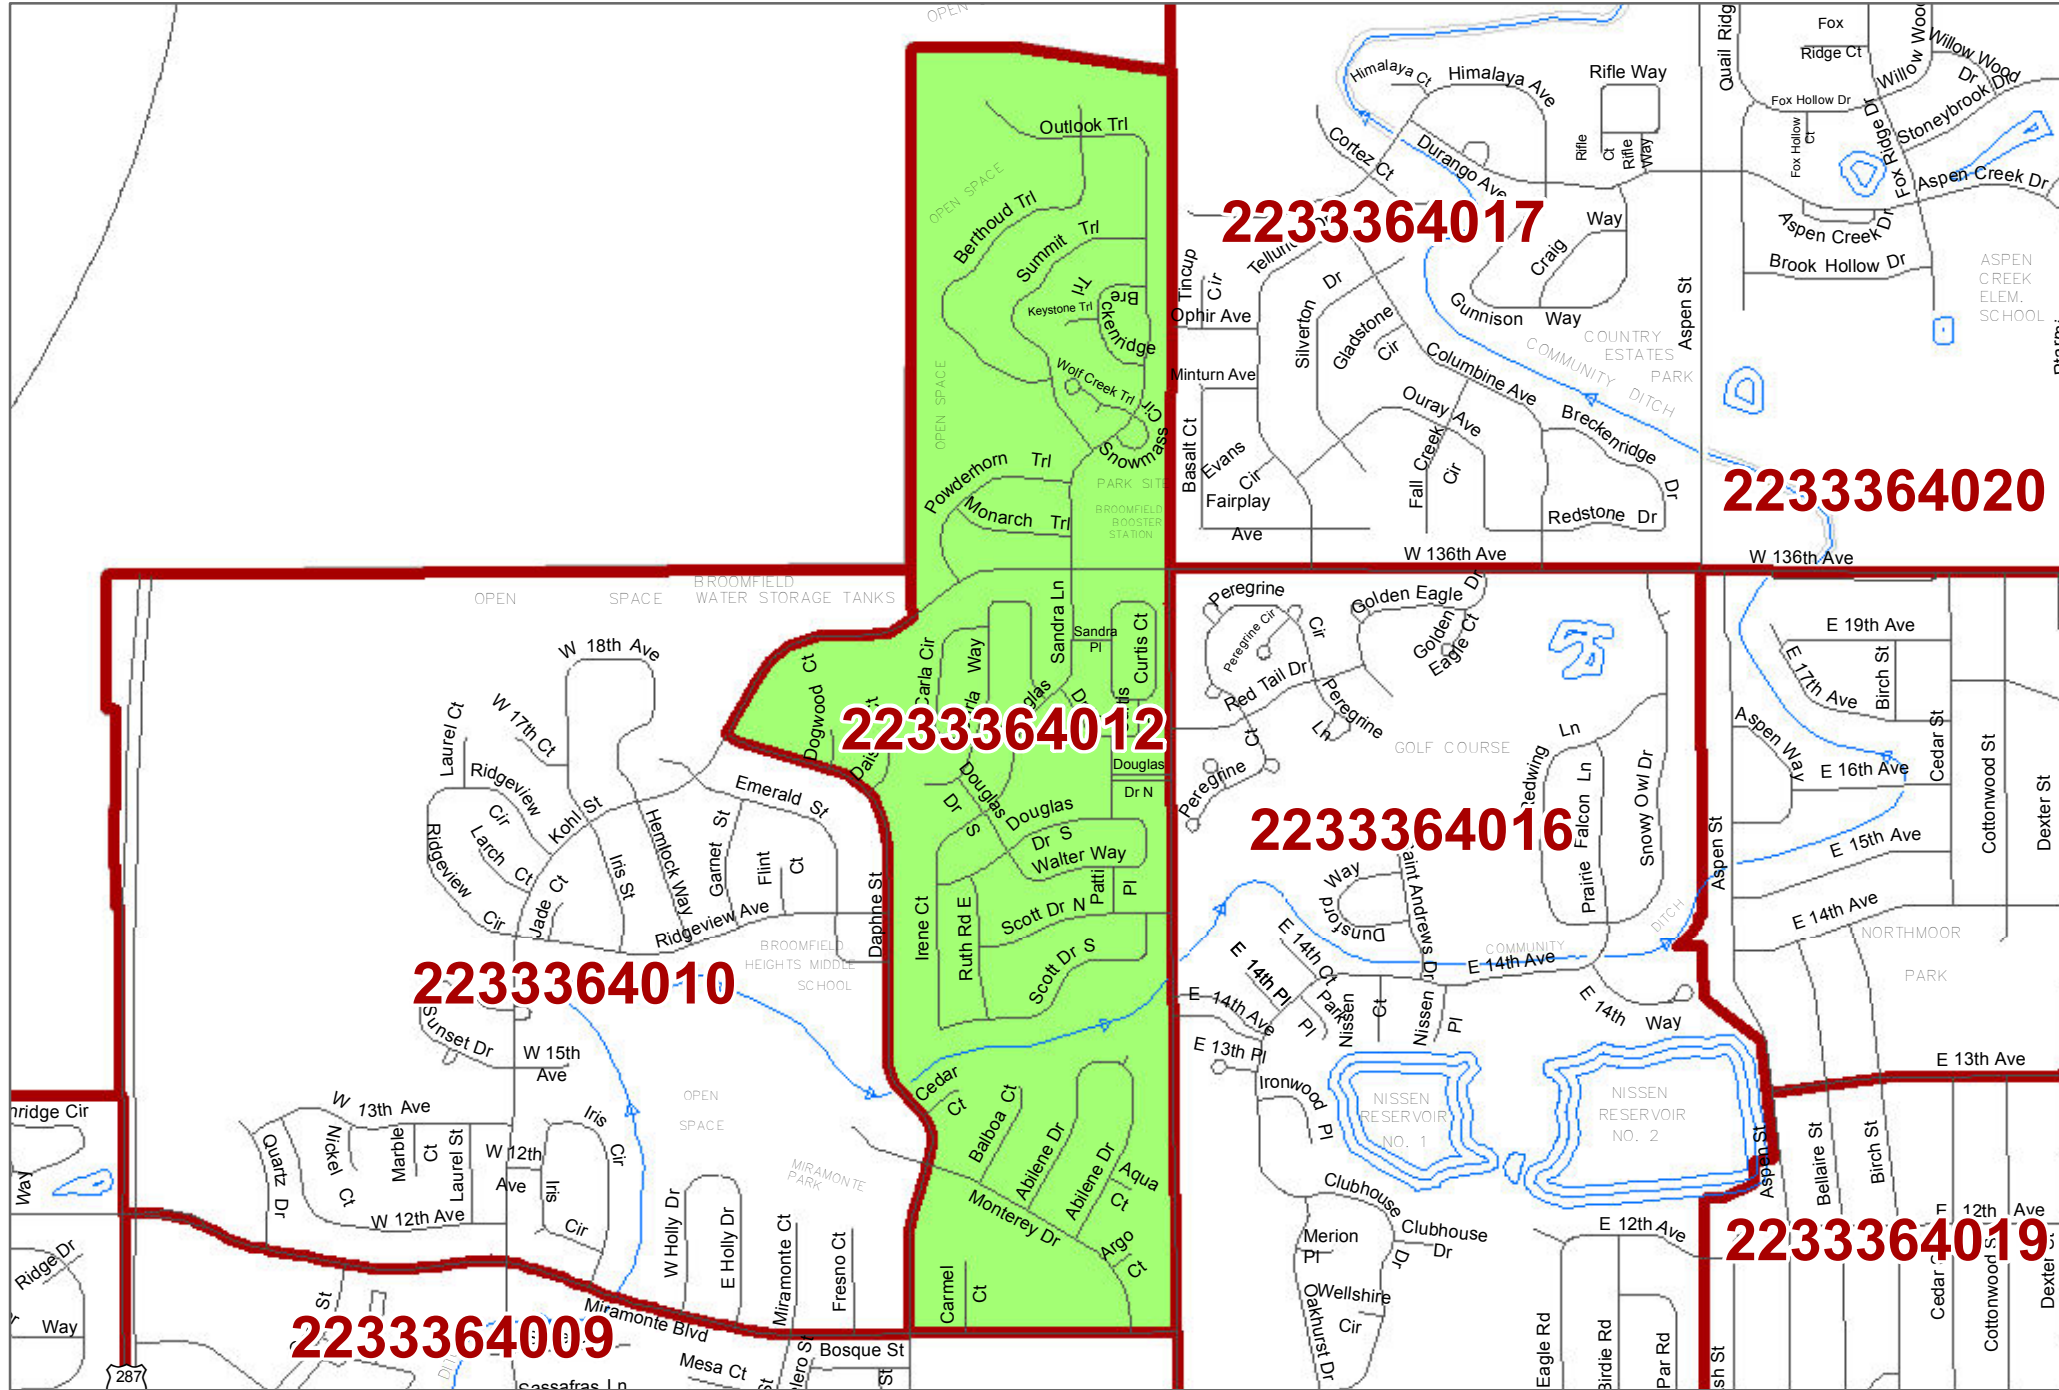

The City and County of Broomfield

Official General Election Wards

Precinct
2233364012

Legend

-  PRECINCTS
- City Council Wards**
- Ward**
-  WARD-1
-  WARD-2
-  WARD-3
-  WARD-4
-  WARD-5
-  BROOMFIELD BOUNDARY