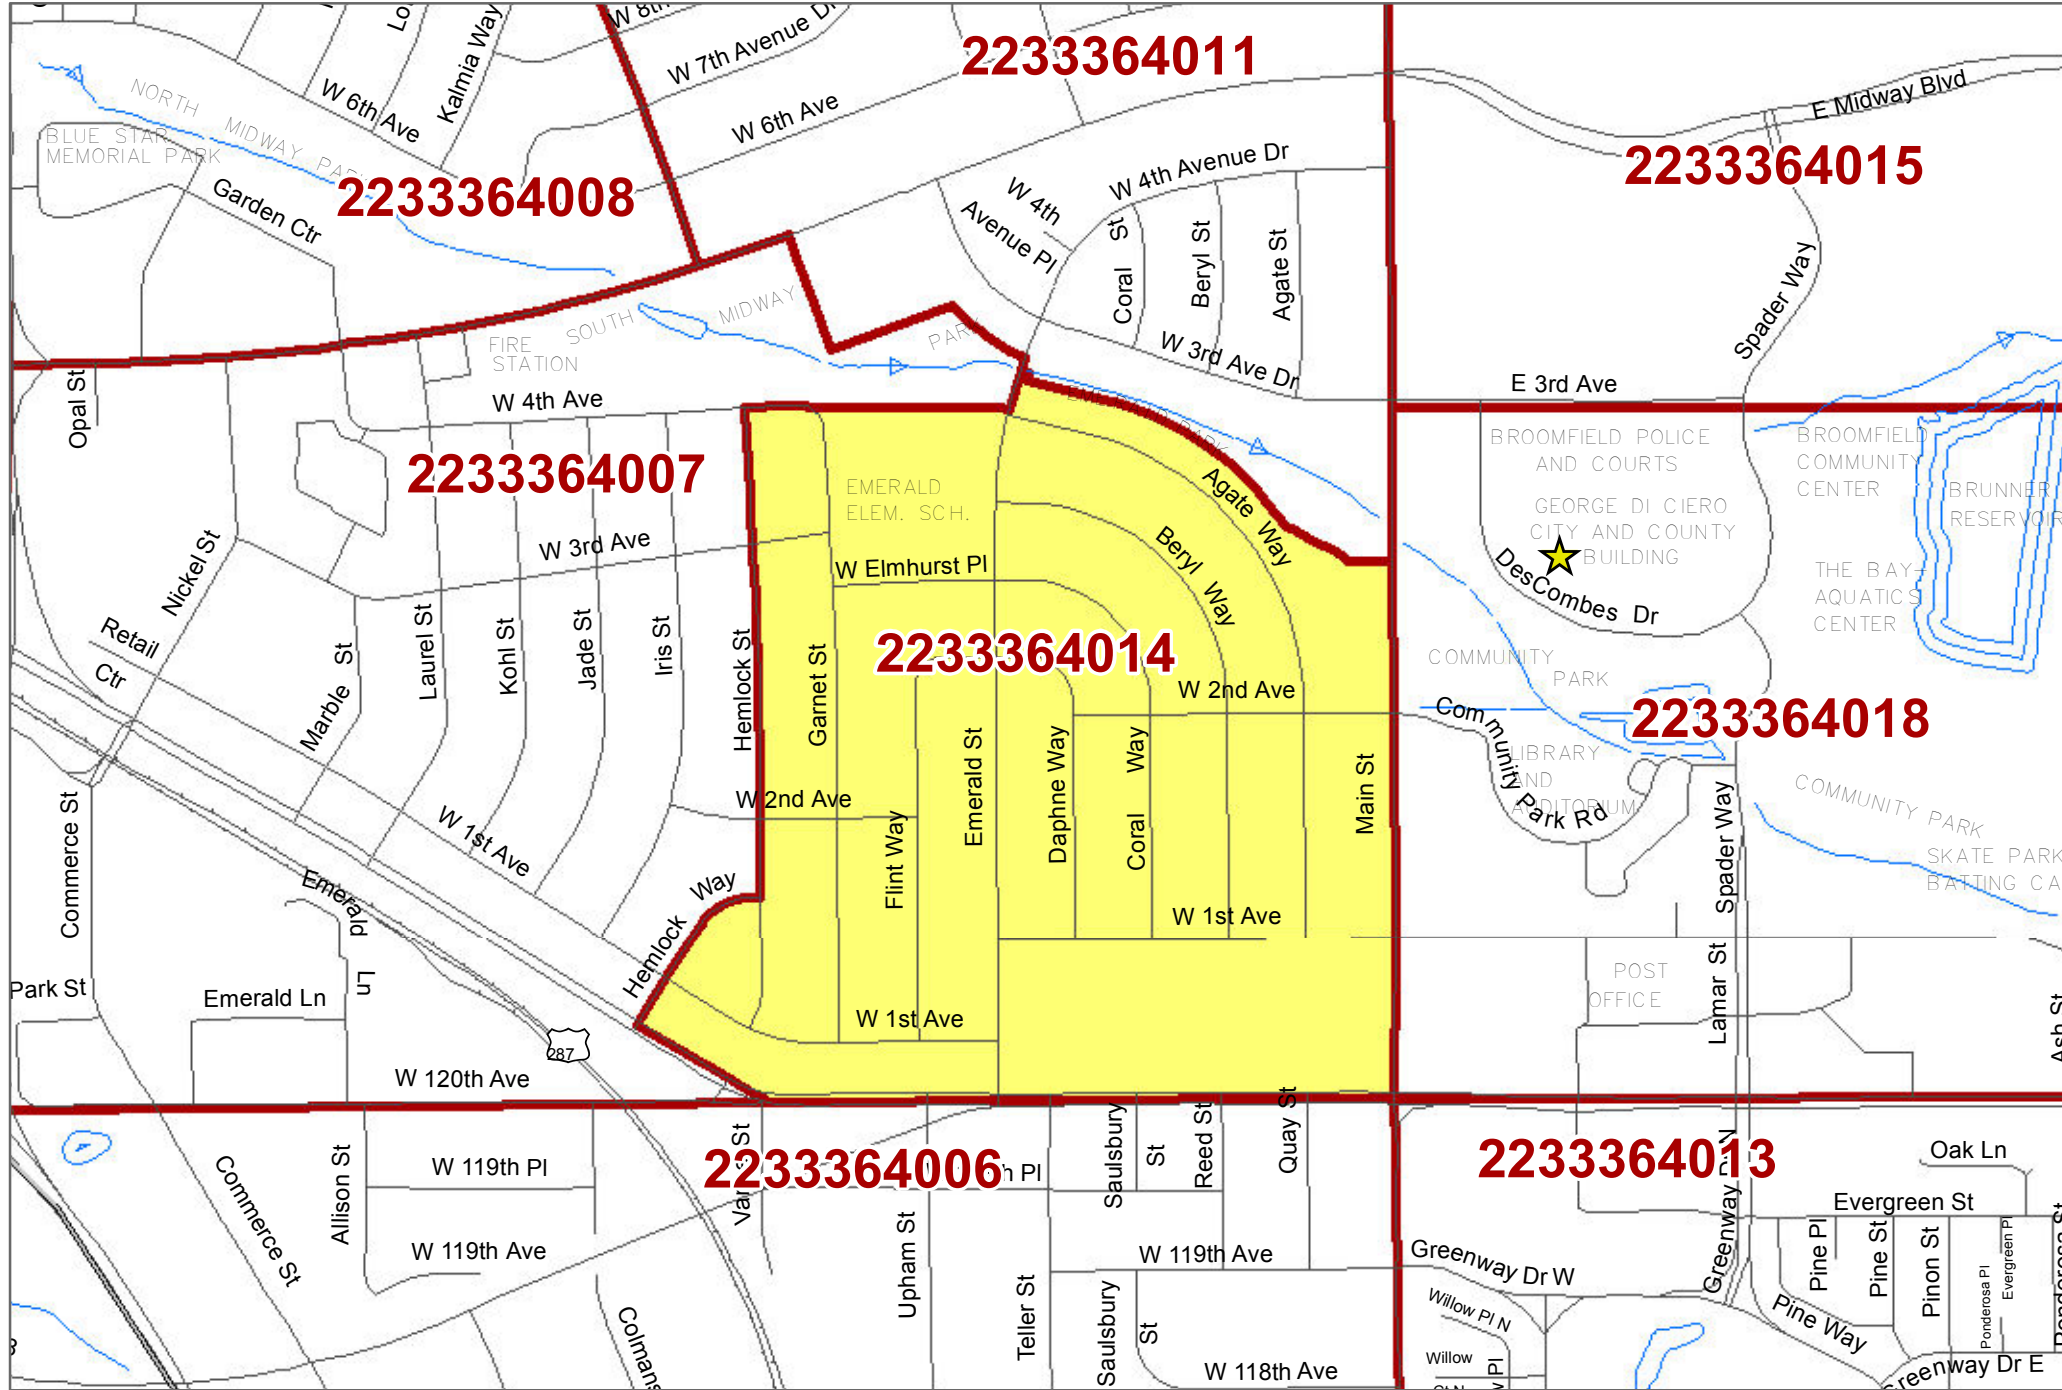

The City and County of Broomfield

Official General Election Wards

Precinct
2233364014

Legend

- PRECINCTS
- City Council Wards**
- Ward**
- WARD-1
- WARD-2
- WARD-3
- WARD-4
- WARD-5
- BROOMFIELD BOUNDARY