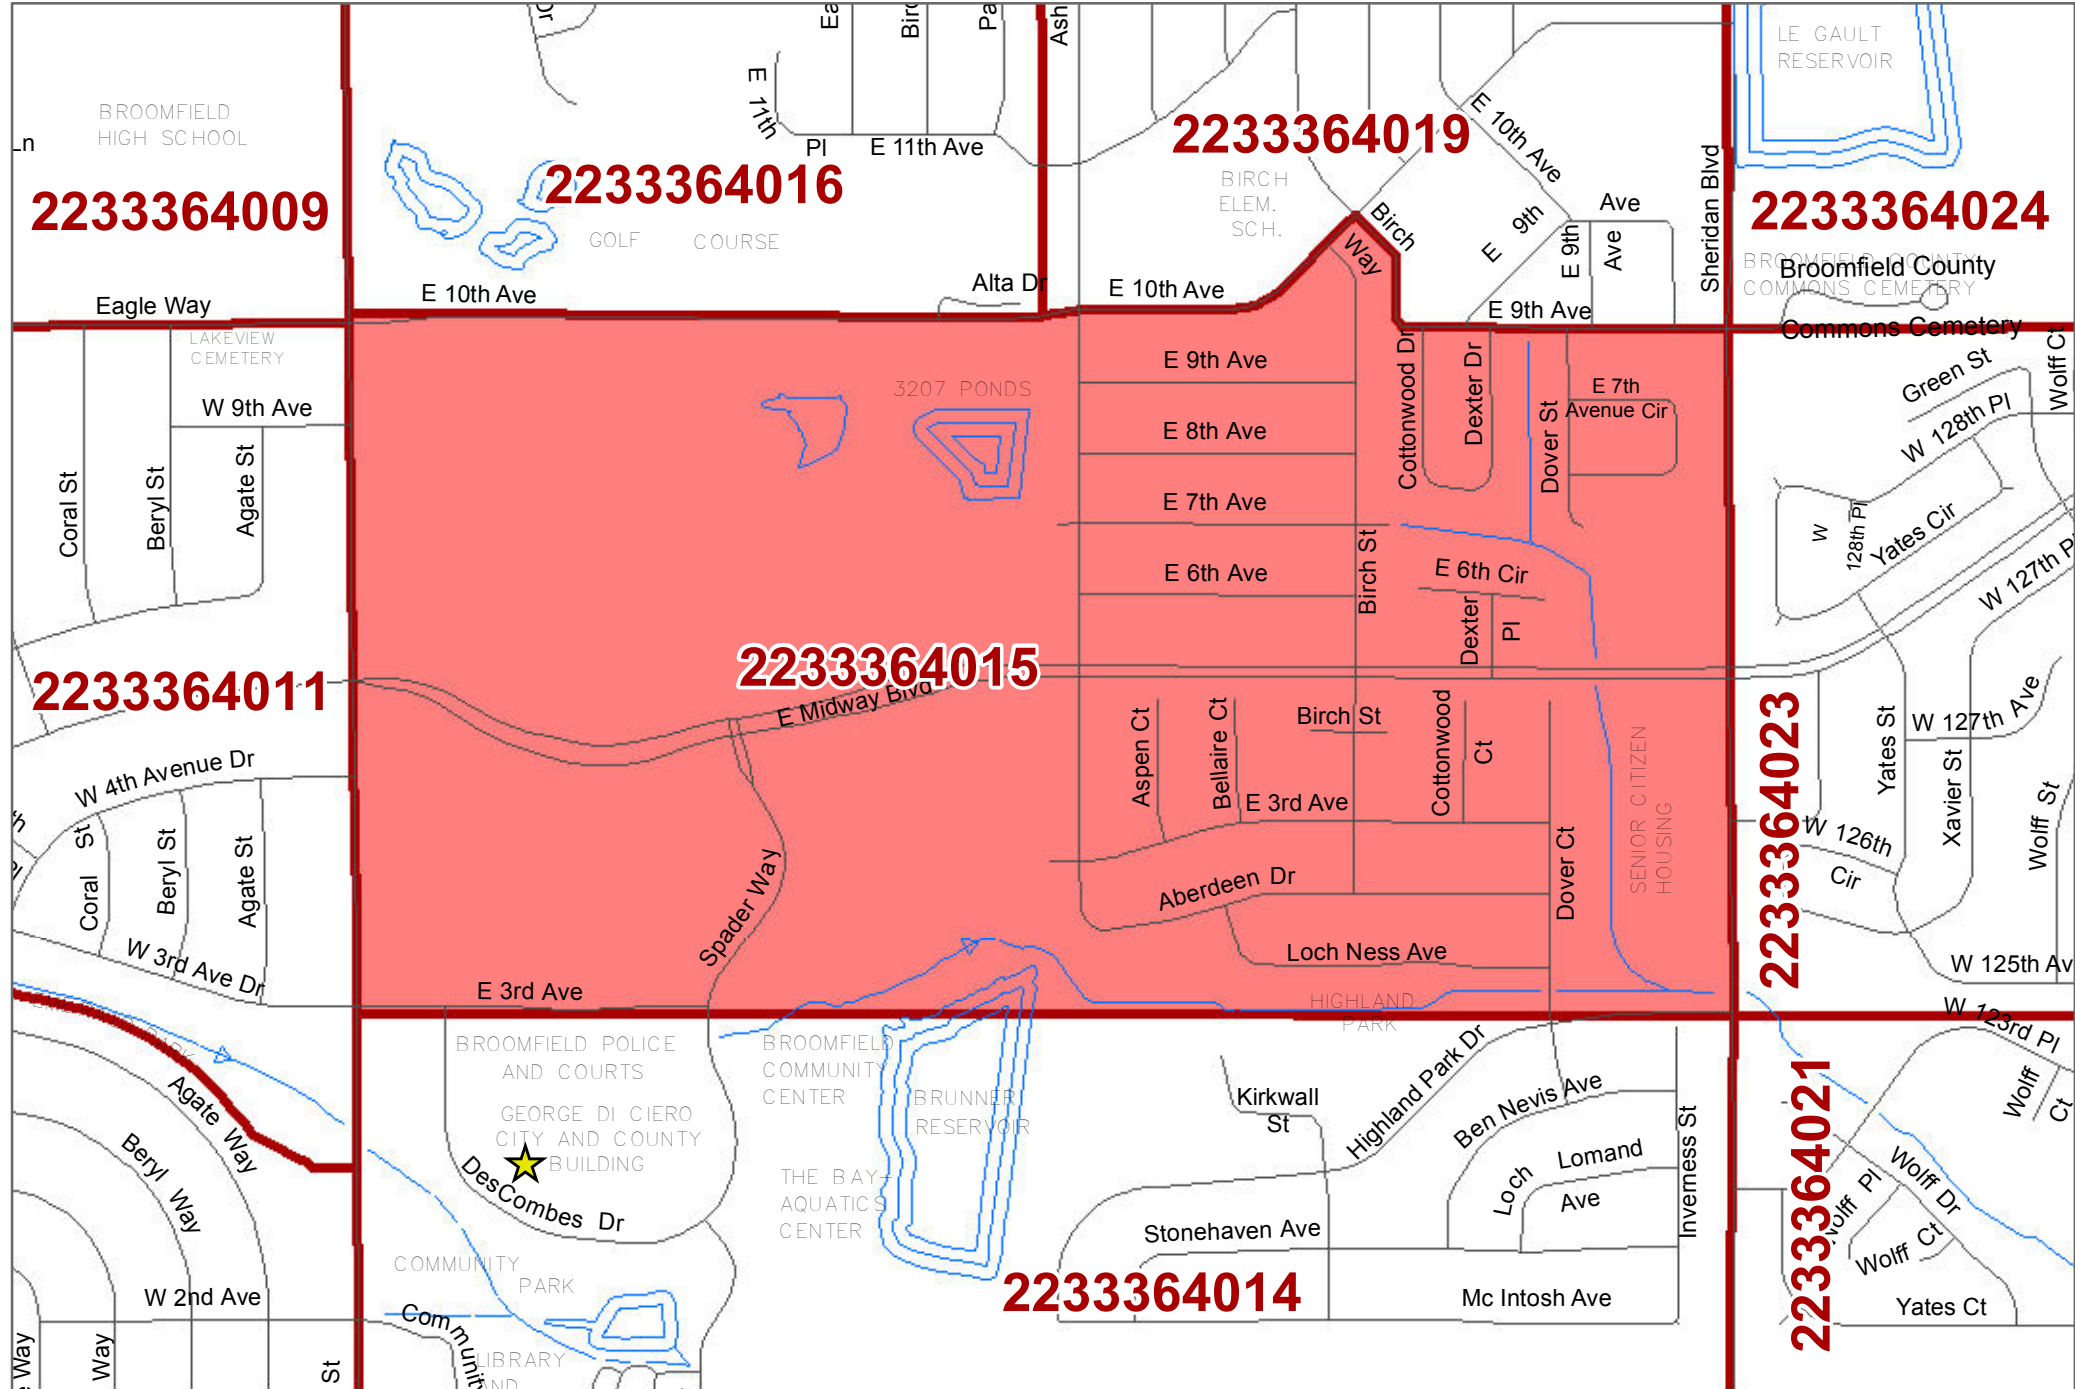

The City and County of Broomfield

Official General Election Wards

Precinct
2233364015

Legend

-  PRECINCTS
- City Council Wards**
- Ward**
-  WARD-1
-  WARD-2
-  WARD-3
-  WARD-4
-  WARD-5
-  BROOMFIELD BOUNDARY