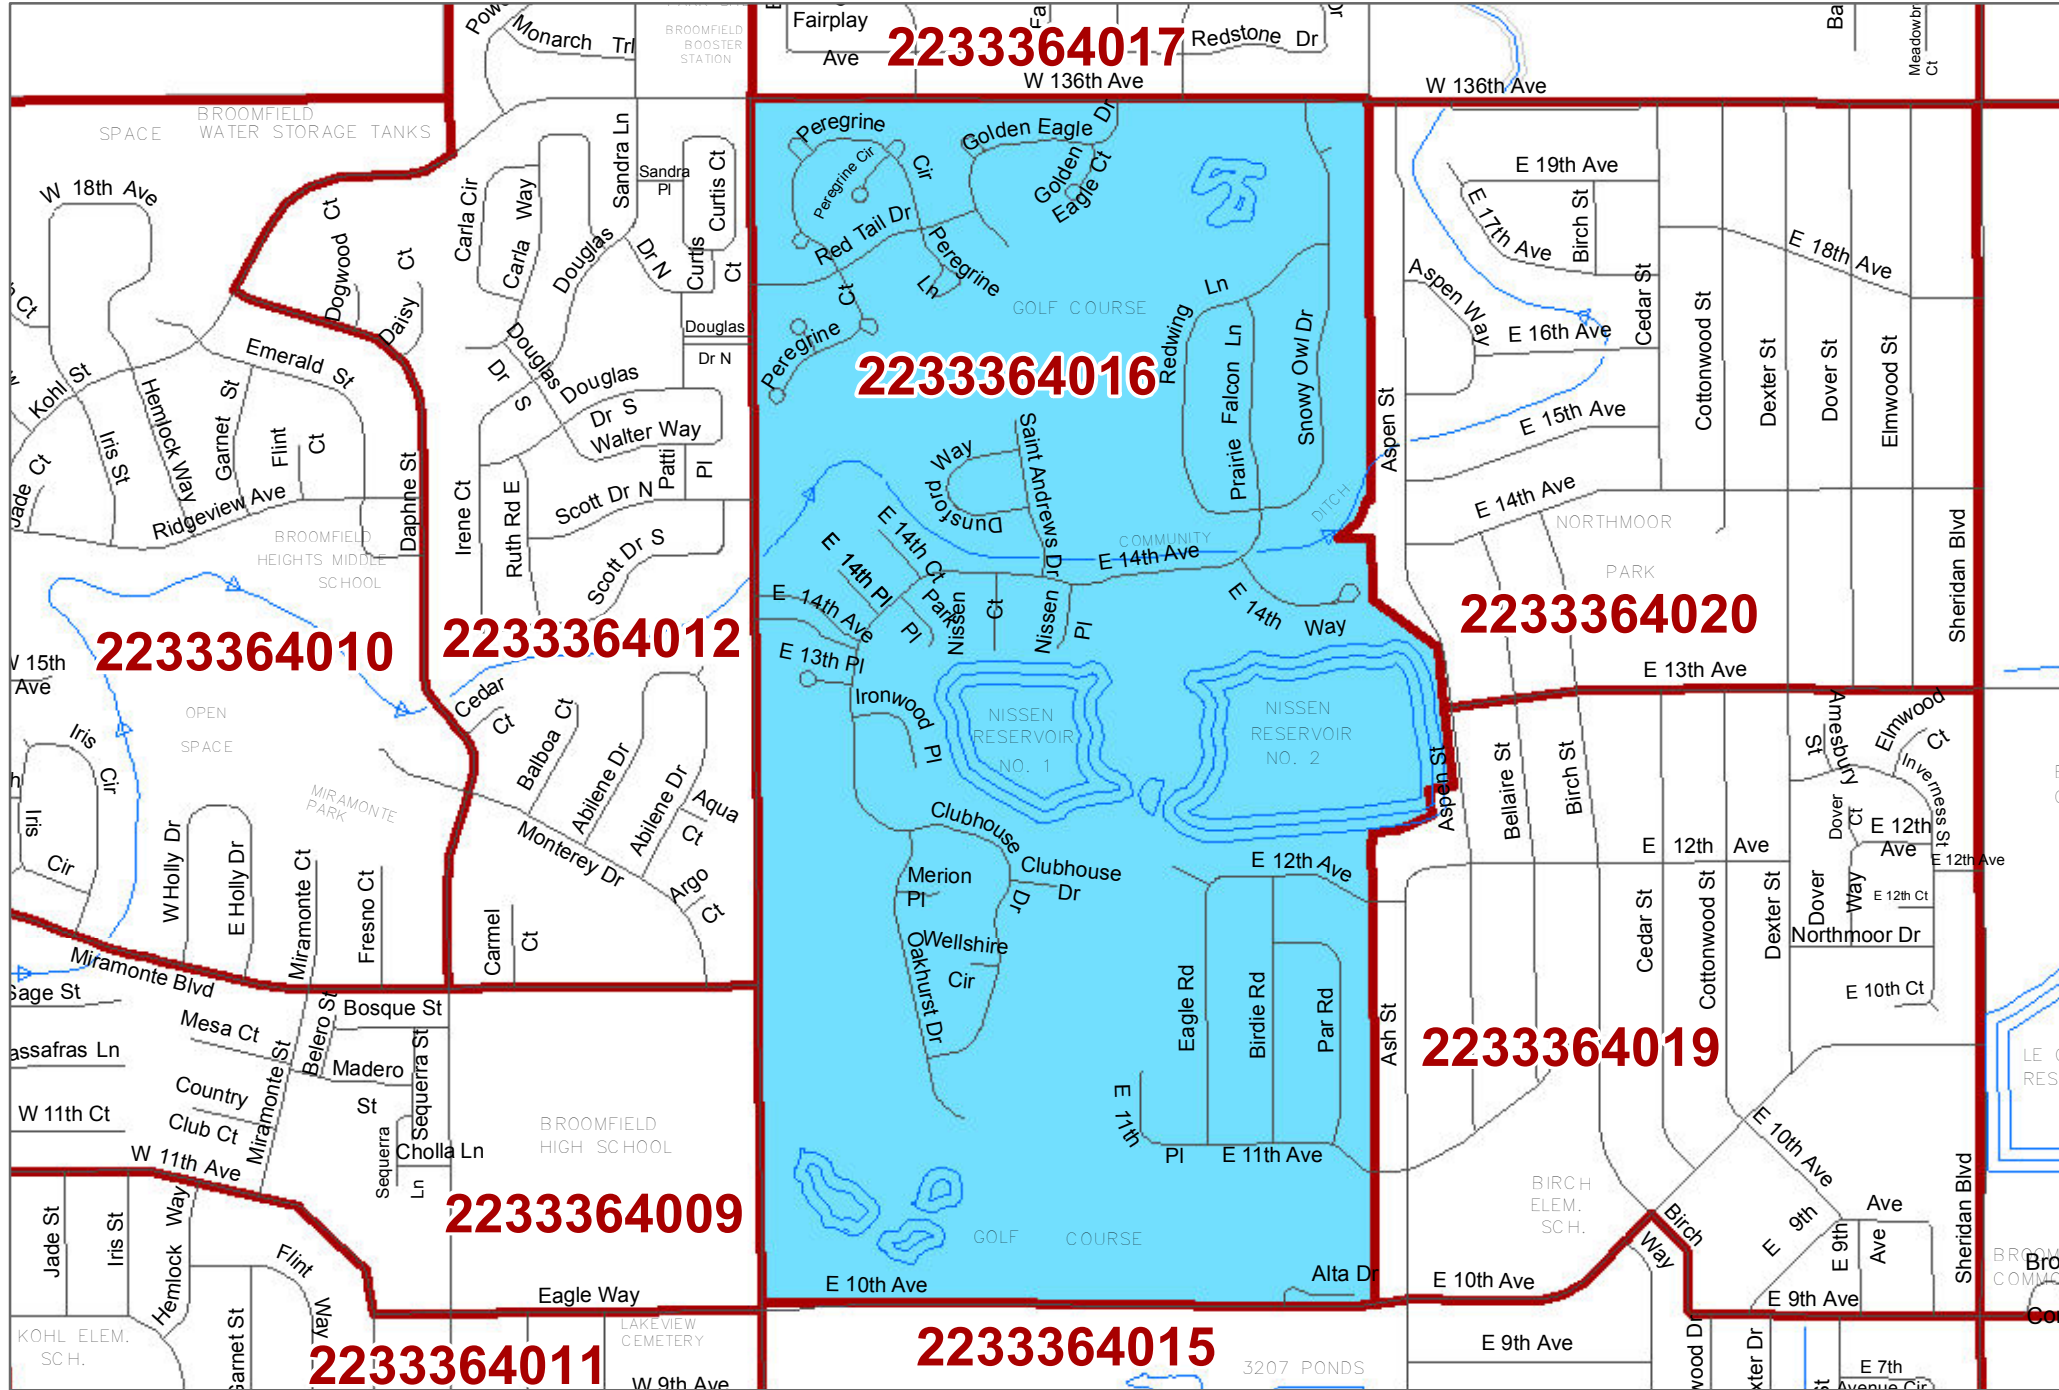

The City and County of Broomfield

Official General Election Wards

Precinct
2233364016

Legend

- PRECINCTS
- City Council Wards**
- Ward**
- WARD-1
- WARD-2
- WARD-3
- WARD-4
- WARD-5
- BROOMFIELD BOUNDARY