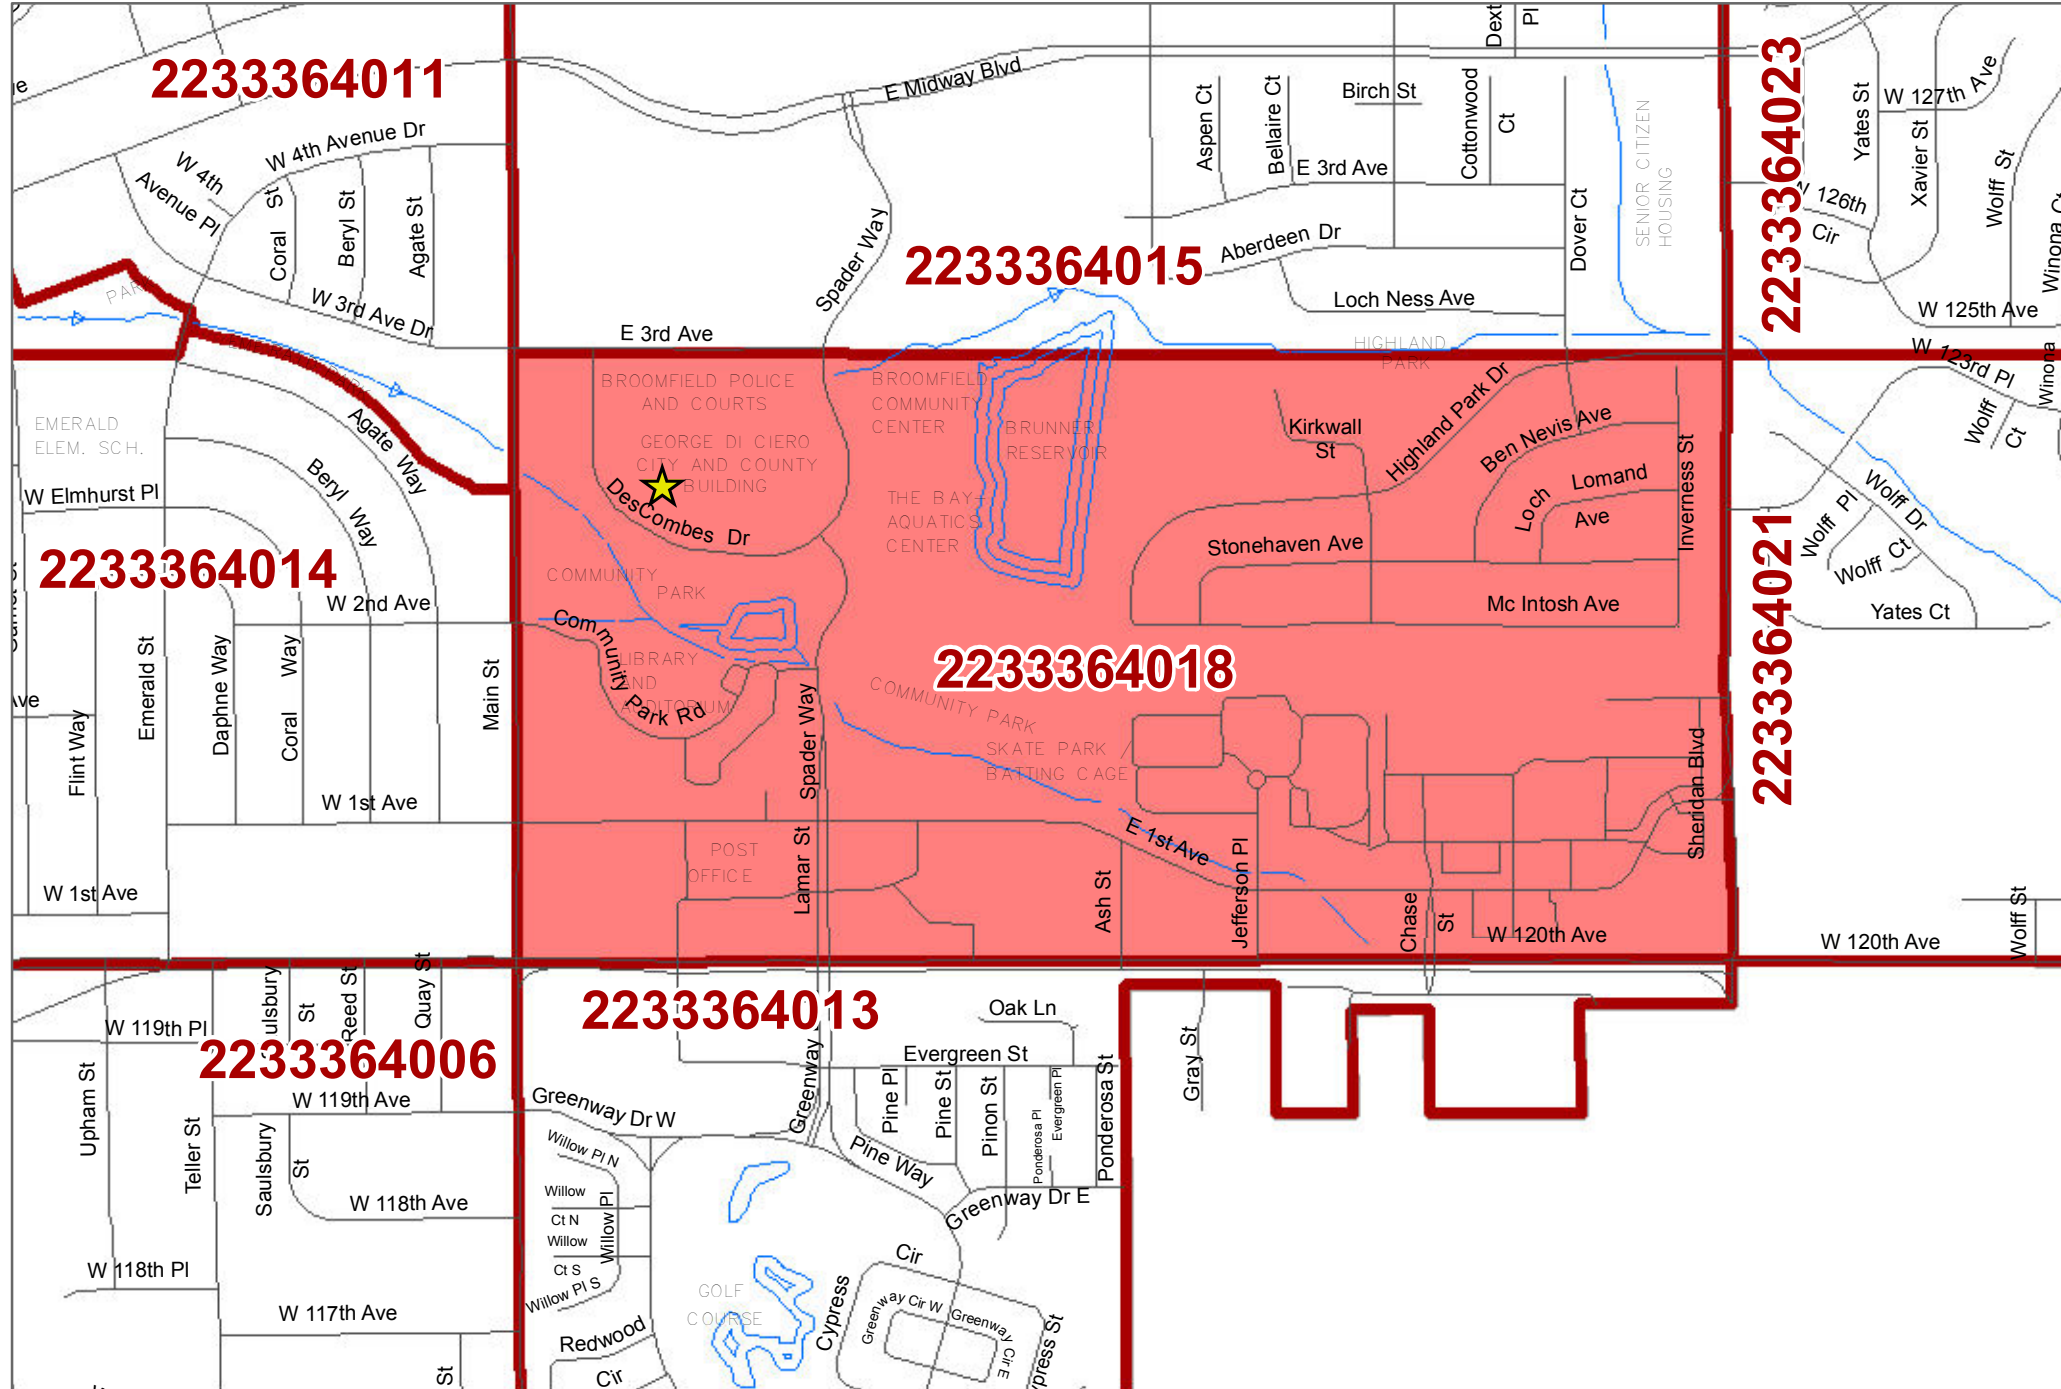

The City and County of Broomfield

Official General Election Wards

Precinct 223364018

Legend

- PRECINCTS
- City Council Wards**
- Ward**
- WARD-1
- WARD-2
- WARD-3
- WARD-4
- WARD-5
- BROOMFIELD BOUNDARY