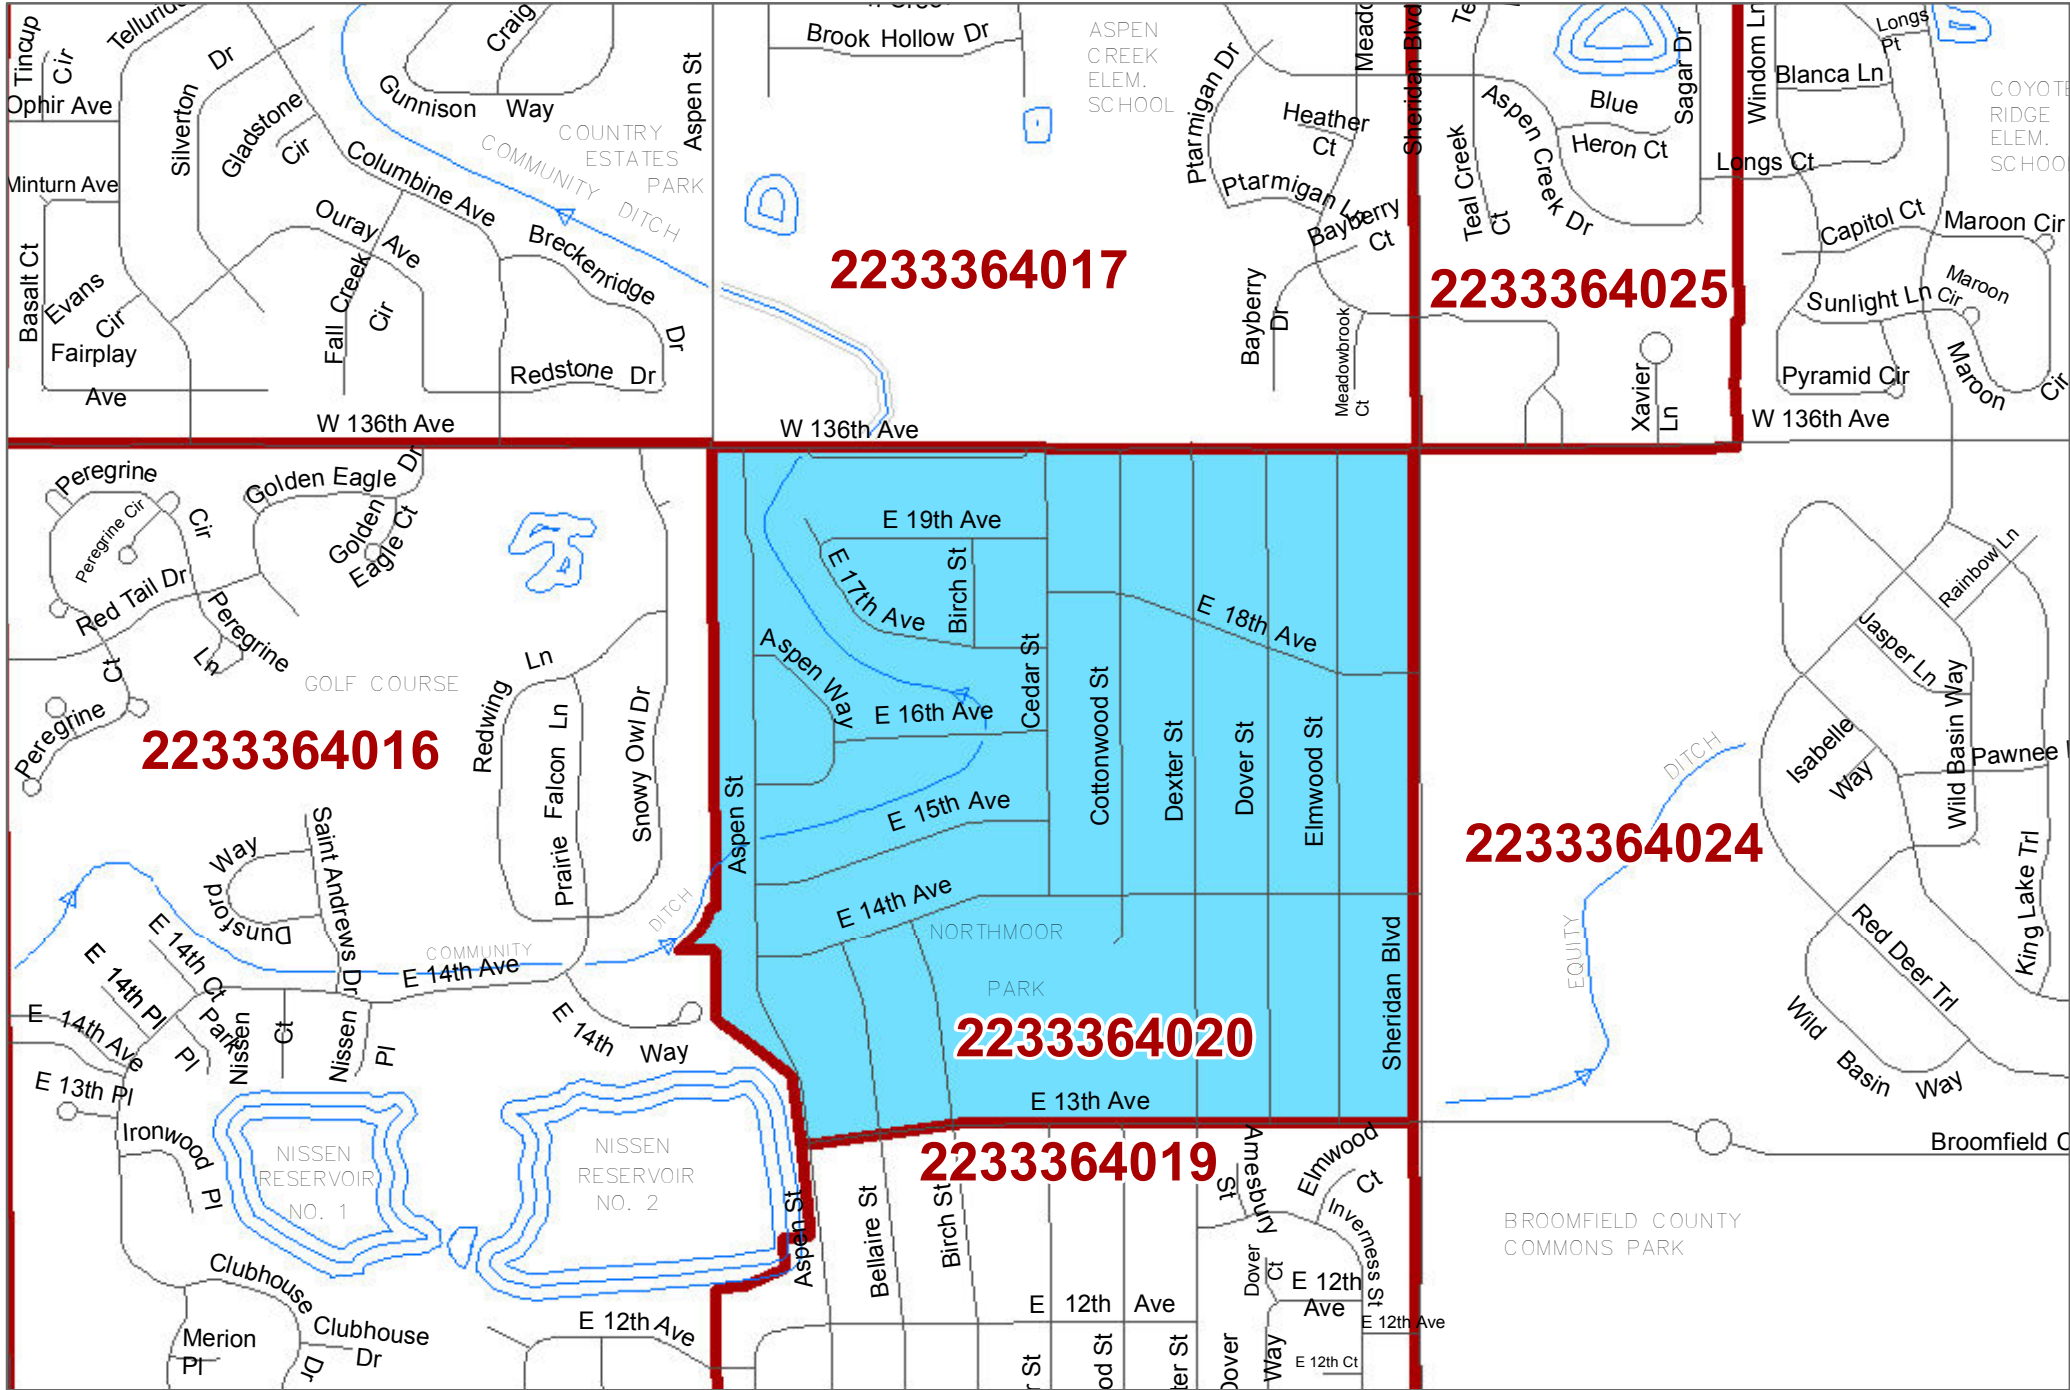

The City and County of Broomfield

Official General Election Wards

Precinct
2233364020

Legend

- PRECINCTS
- City Council Wards**
- Ward**
- WARD-1
- WARD-2
- WARD-3
- WARD-4
- WARD-5
- BROOMFIELD BOUNDARY