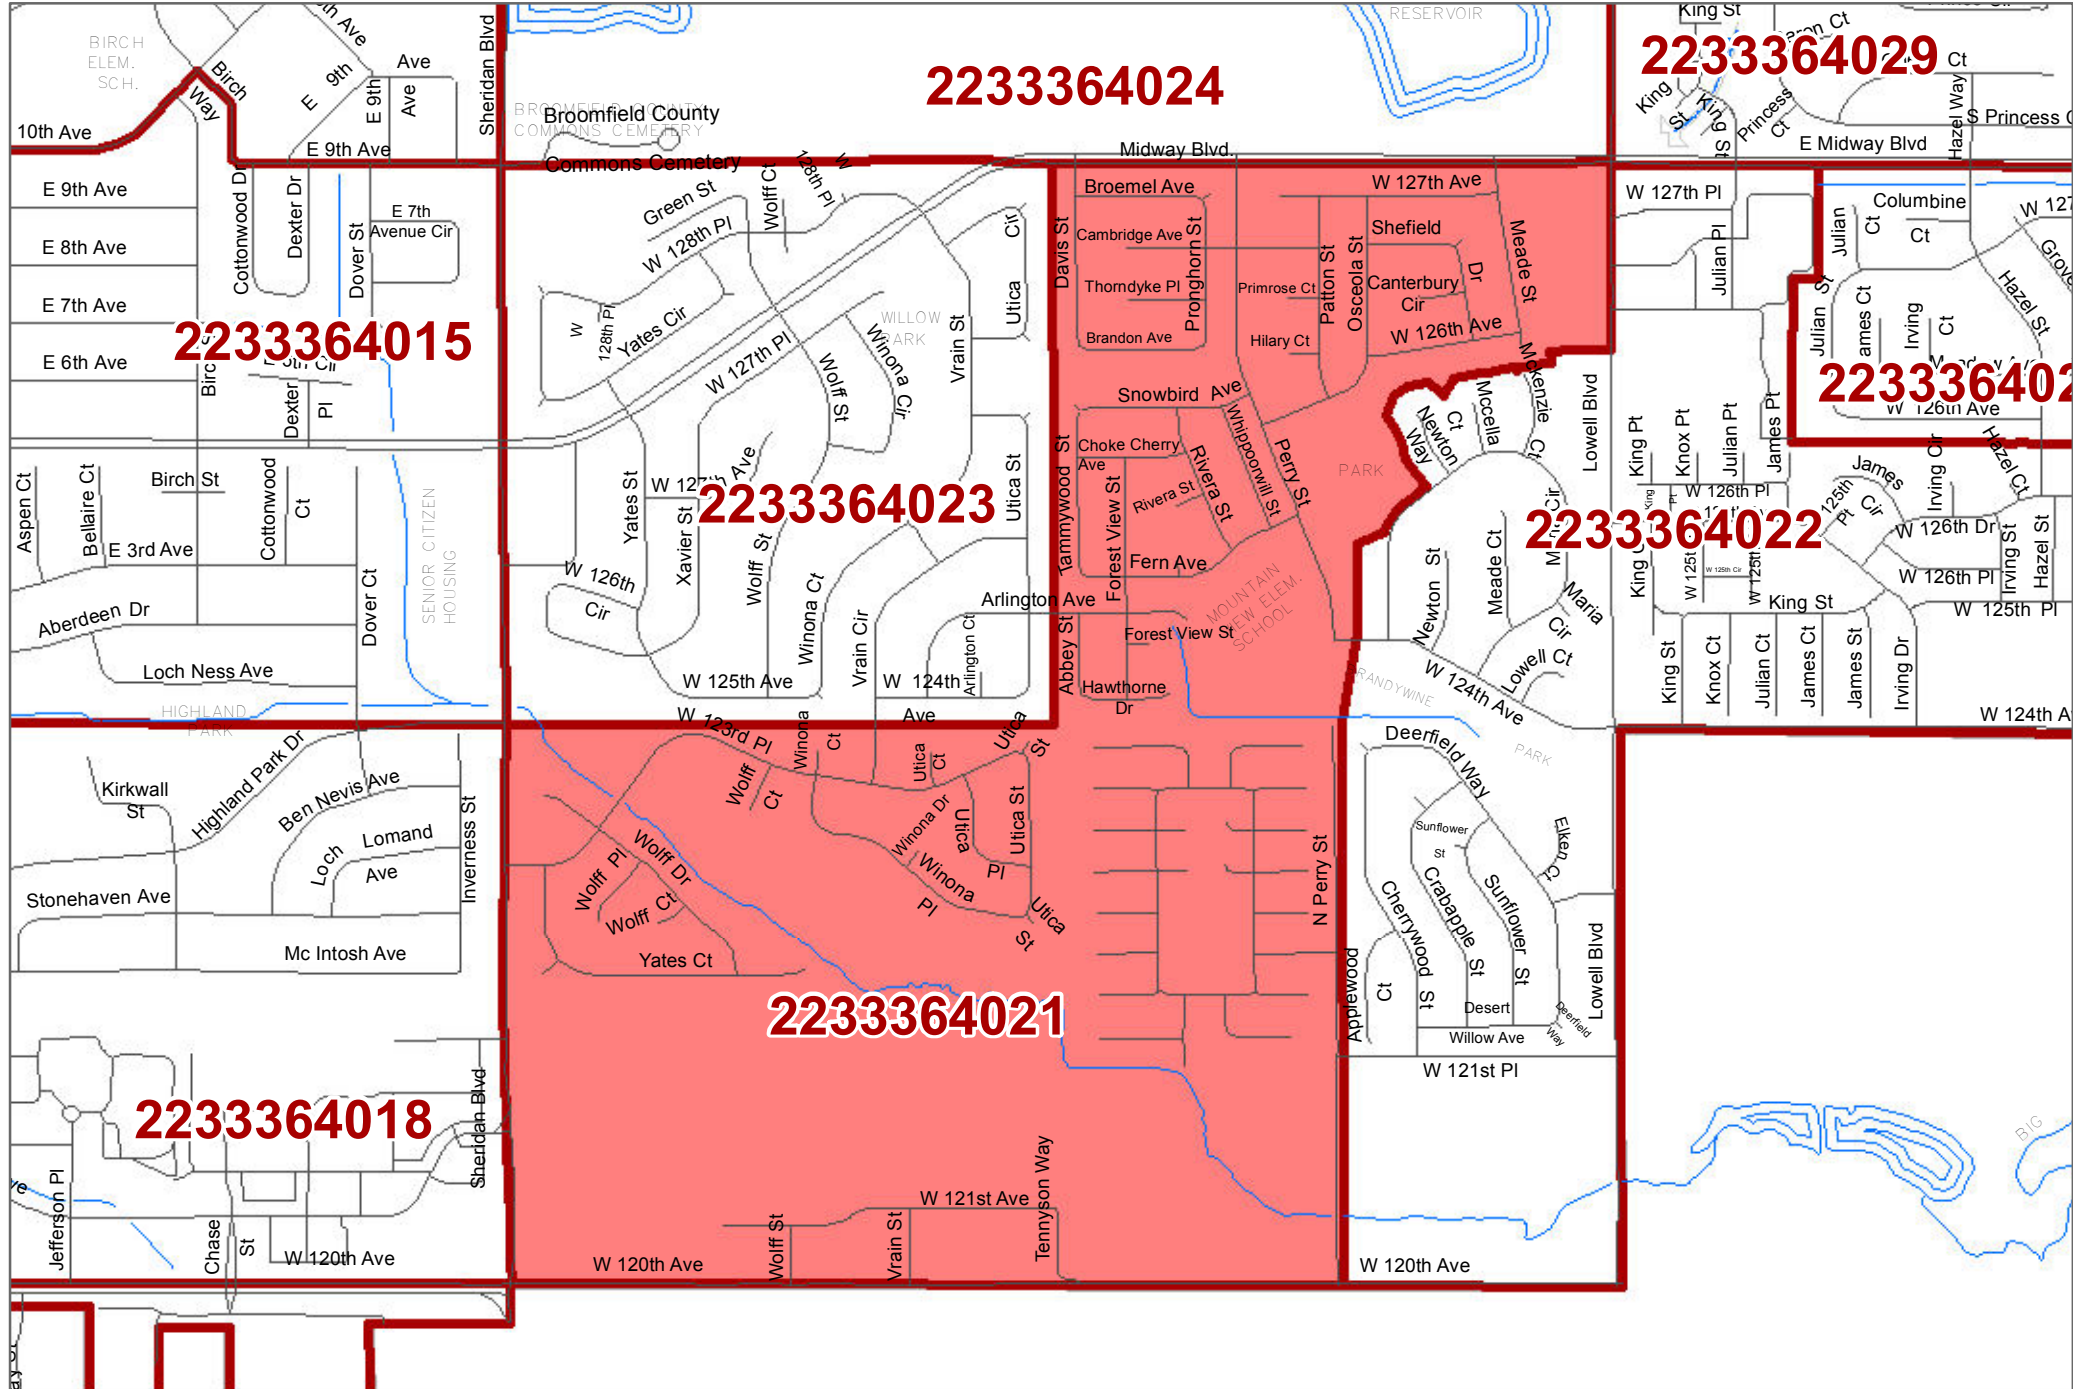

The City and County of Broomfield

Official General Election Wards

Precinct 2233364021

Legend

-  PRECINCTS
- City Council Wards**
- Ward**
-  WARD-1
-  WARD-2
-  WARD-3
-  WARD-4
-  WARD-5
-  BROOMFIELD BOUNDARY