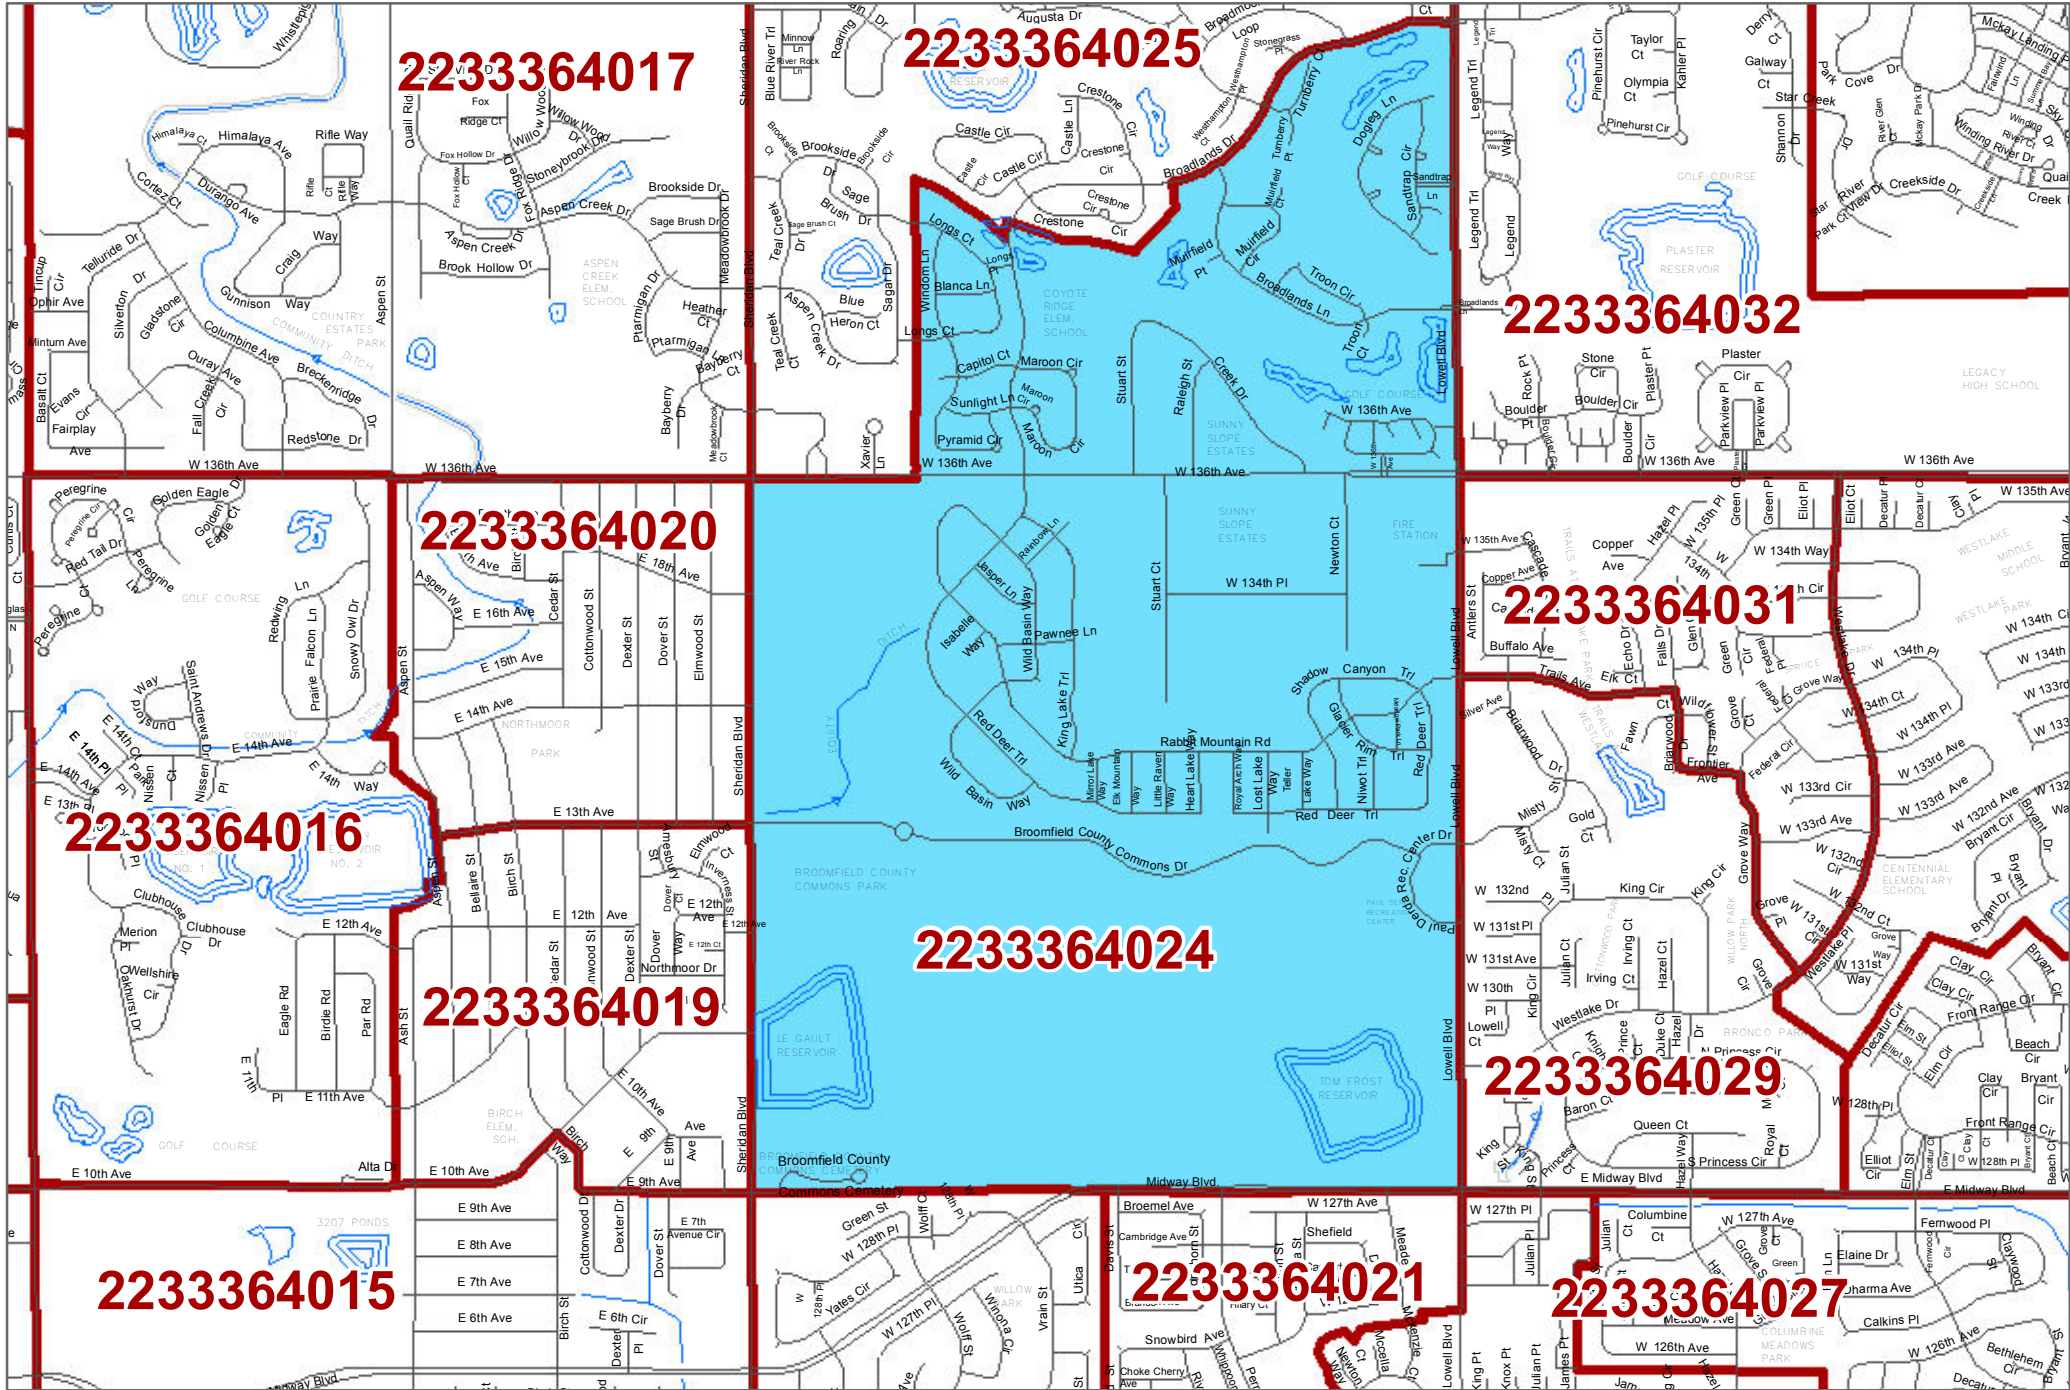

# The City and County of Broomfield

Official General Election Wards

## Precinct 2233364024