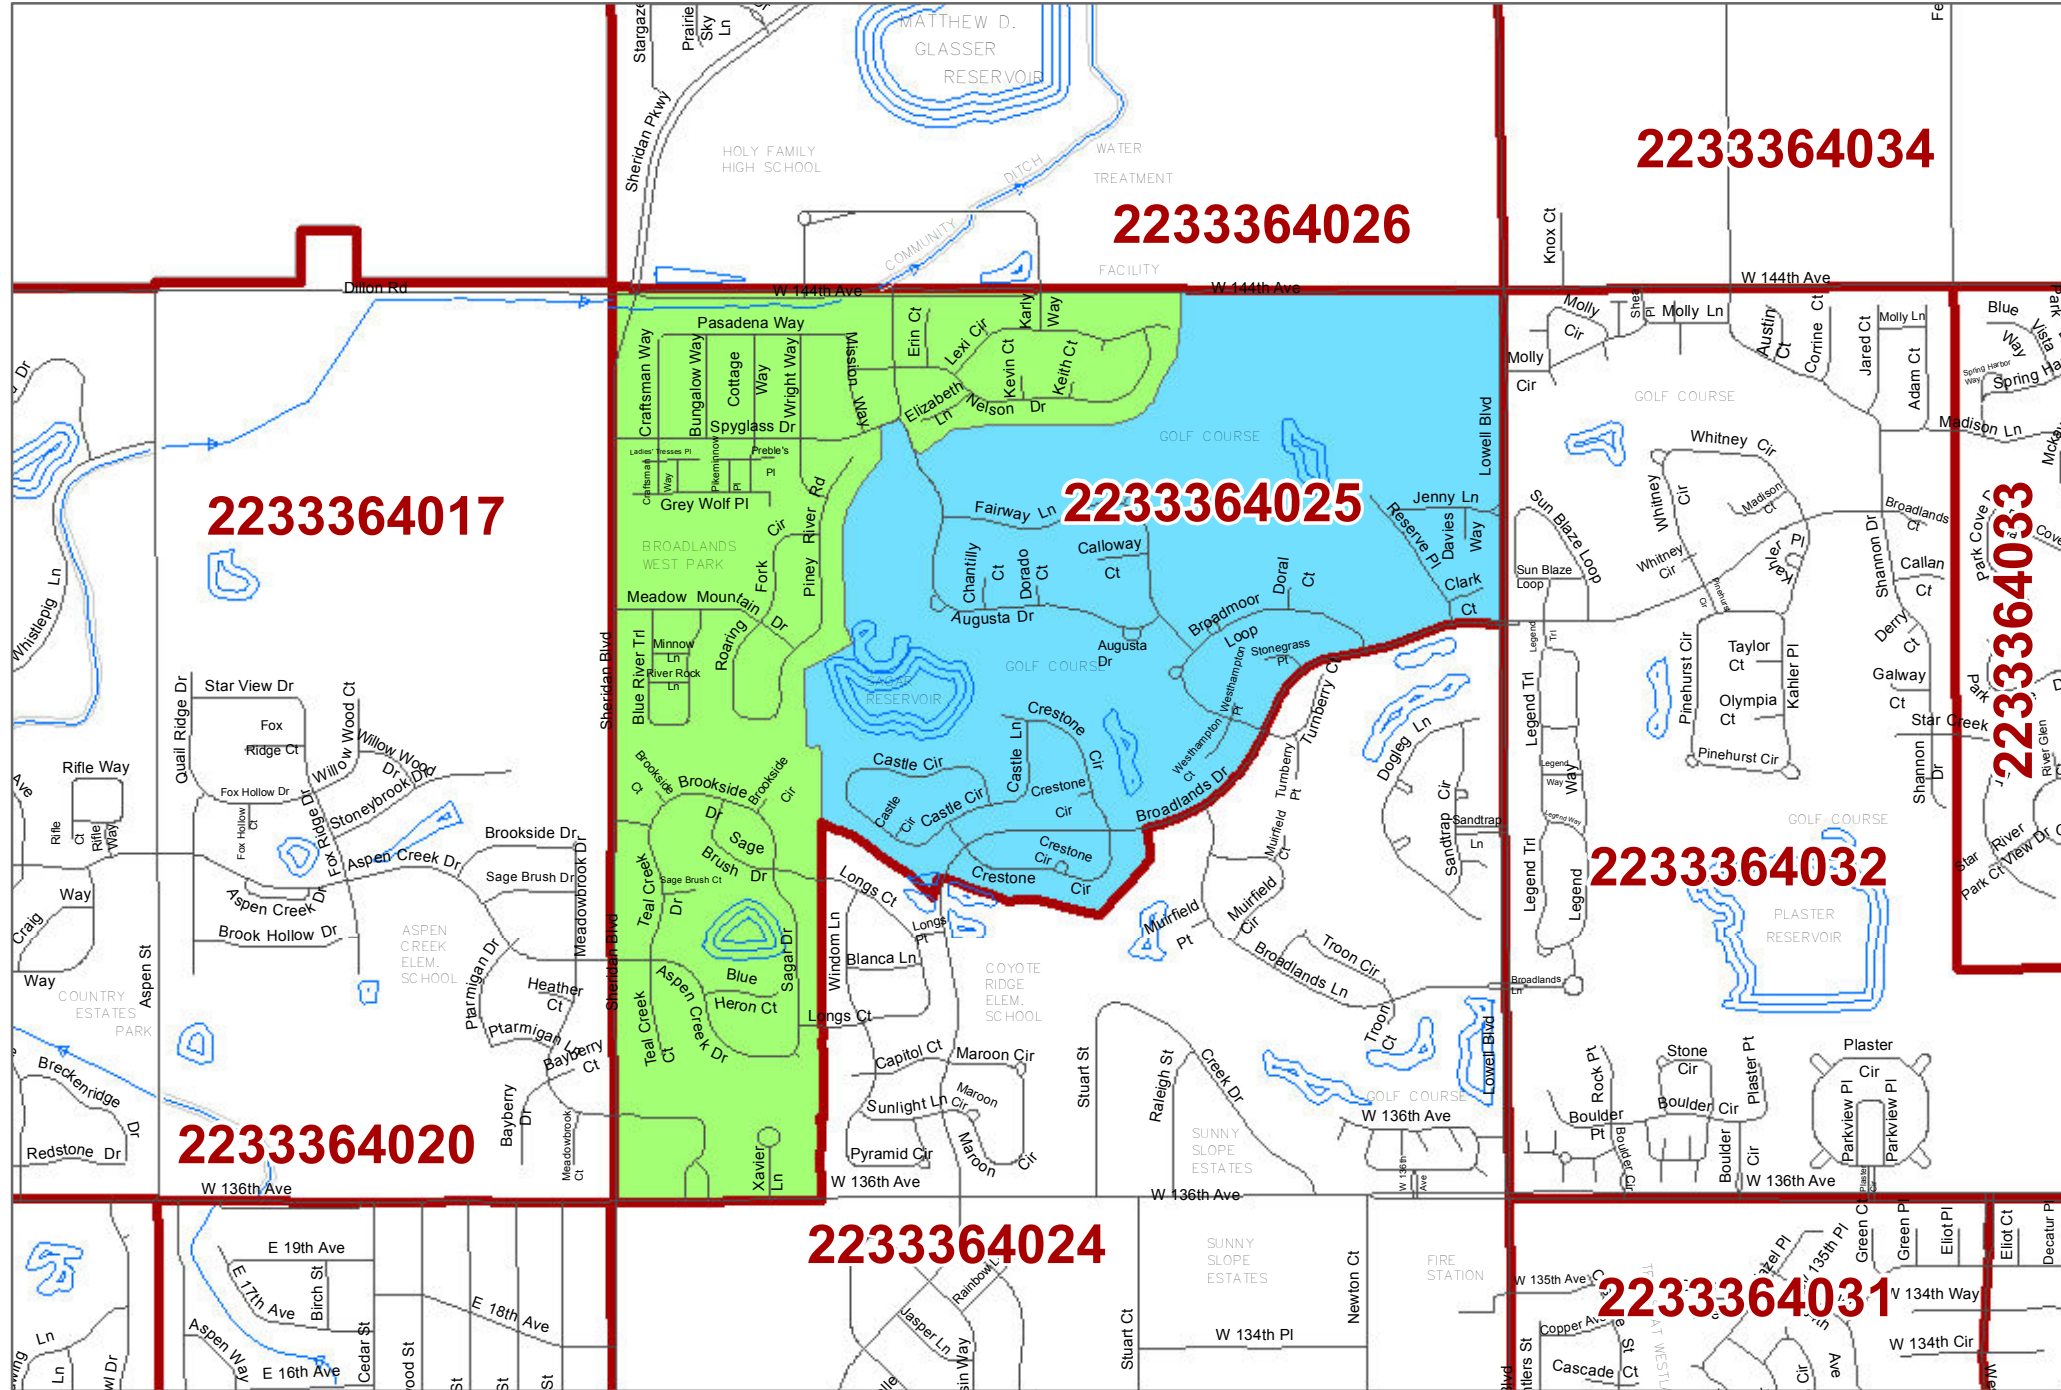

The City and County of Broomfield

Official General Election Wards

Precinct
2233364025

Legend

- PRECINCTS
- City Council Wards**
- Ward**
- WARD-1
- WARD-2
- WARD-3
- WARD-4
- WARD-5
- BROOMFIELD BOUNDARY