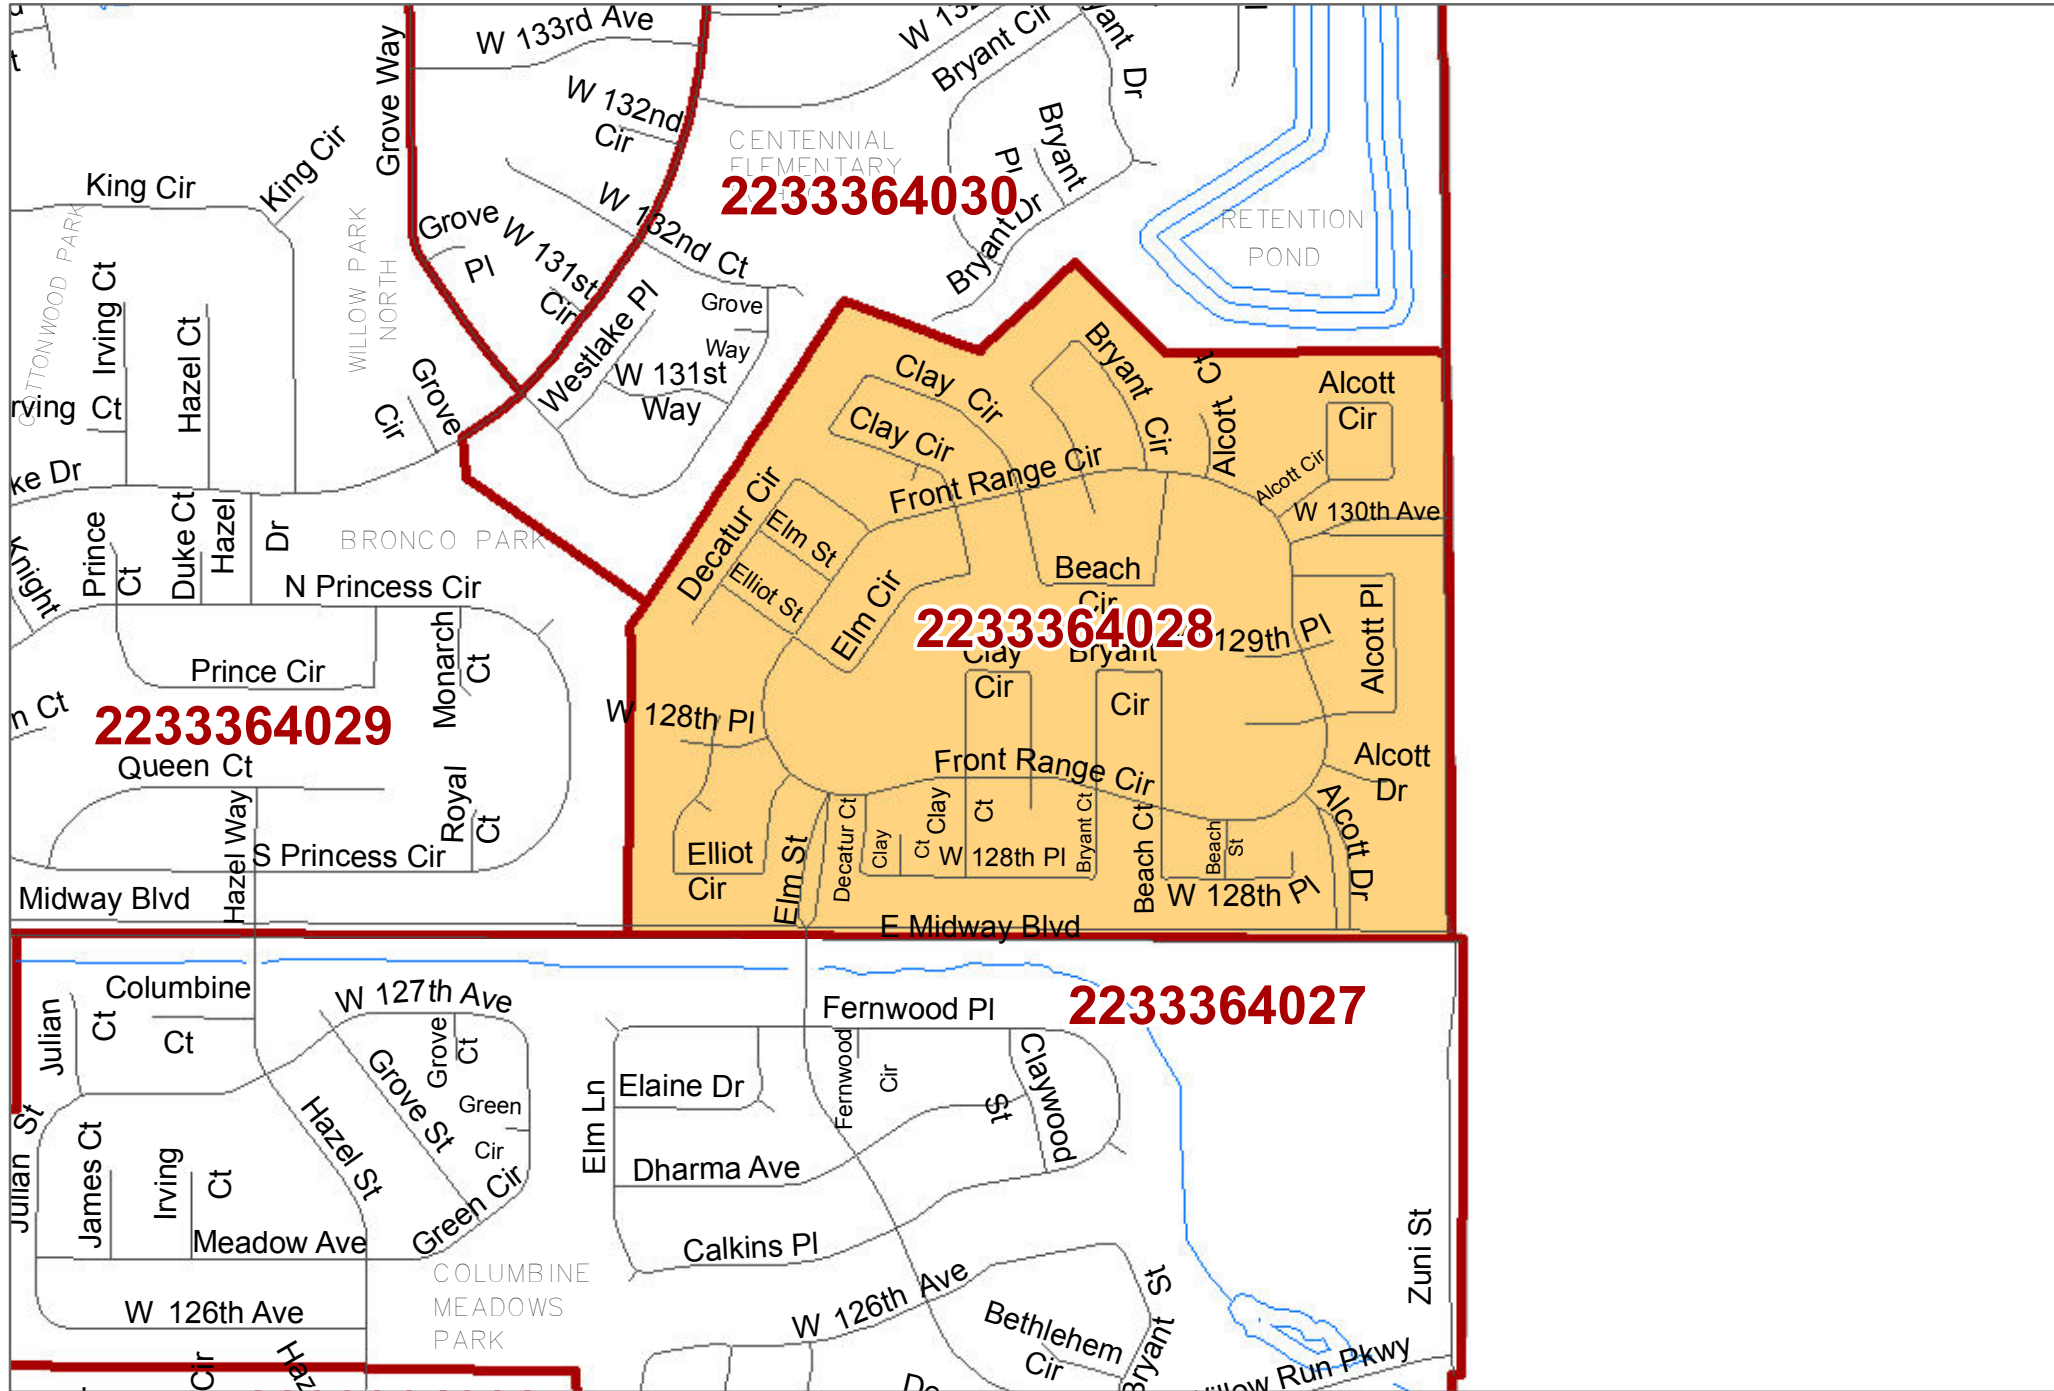

The City and County of Broomfield

Official General Election Wards

Precinct 2233364028

Legend

-  PRECINCTS
- City Council Wards**
- Ward**
-  WARD-1
-  WARD-2
-  WARD-3
-  WARD-4
-  WARD-5
-  BROOMFIELD BOUNDARY