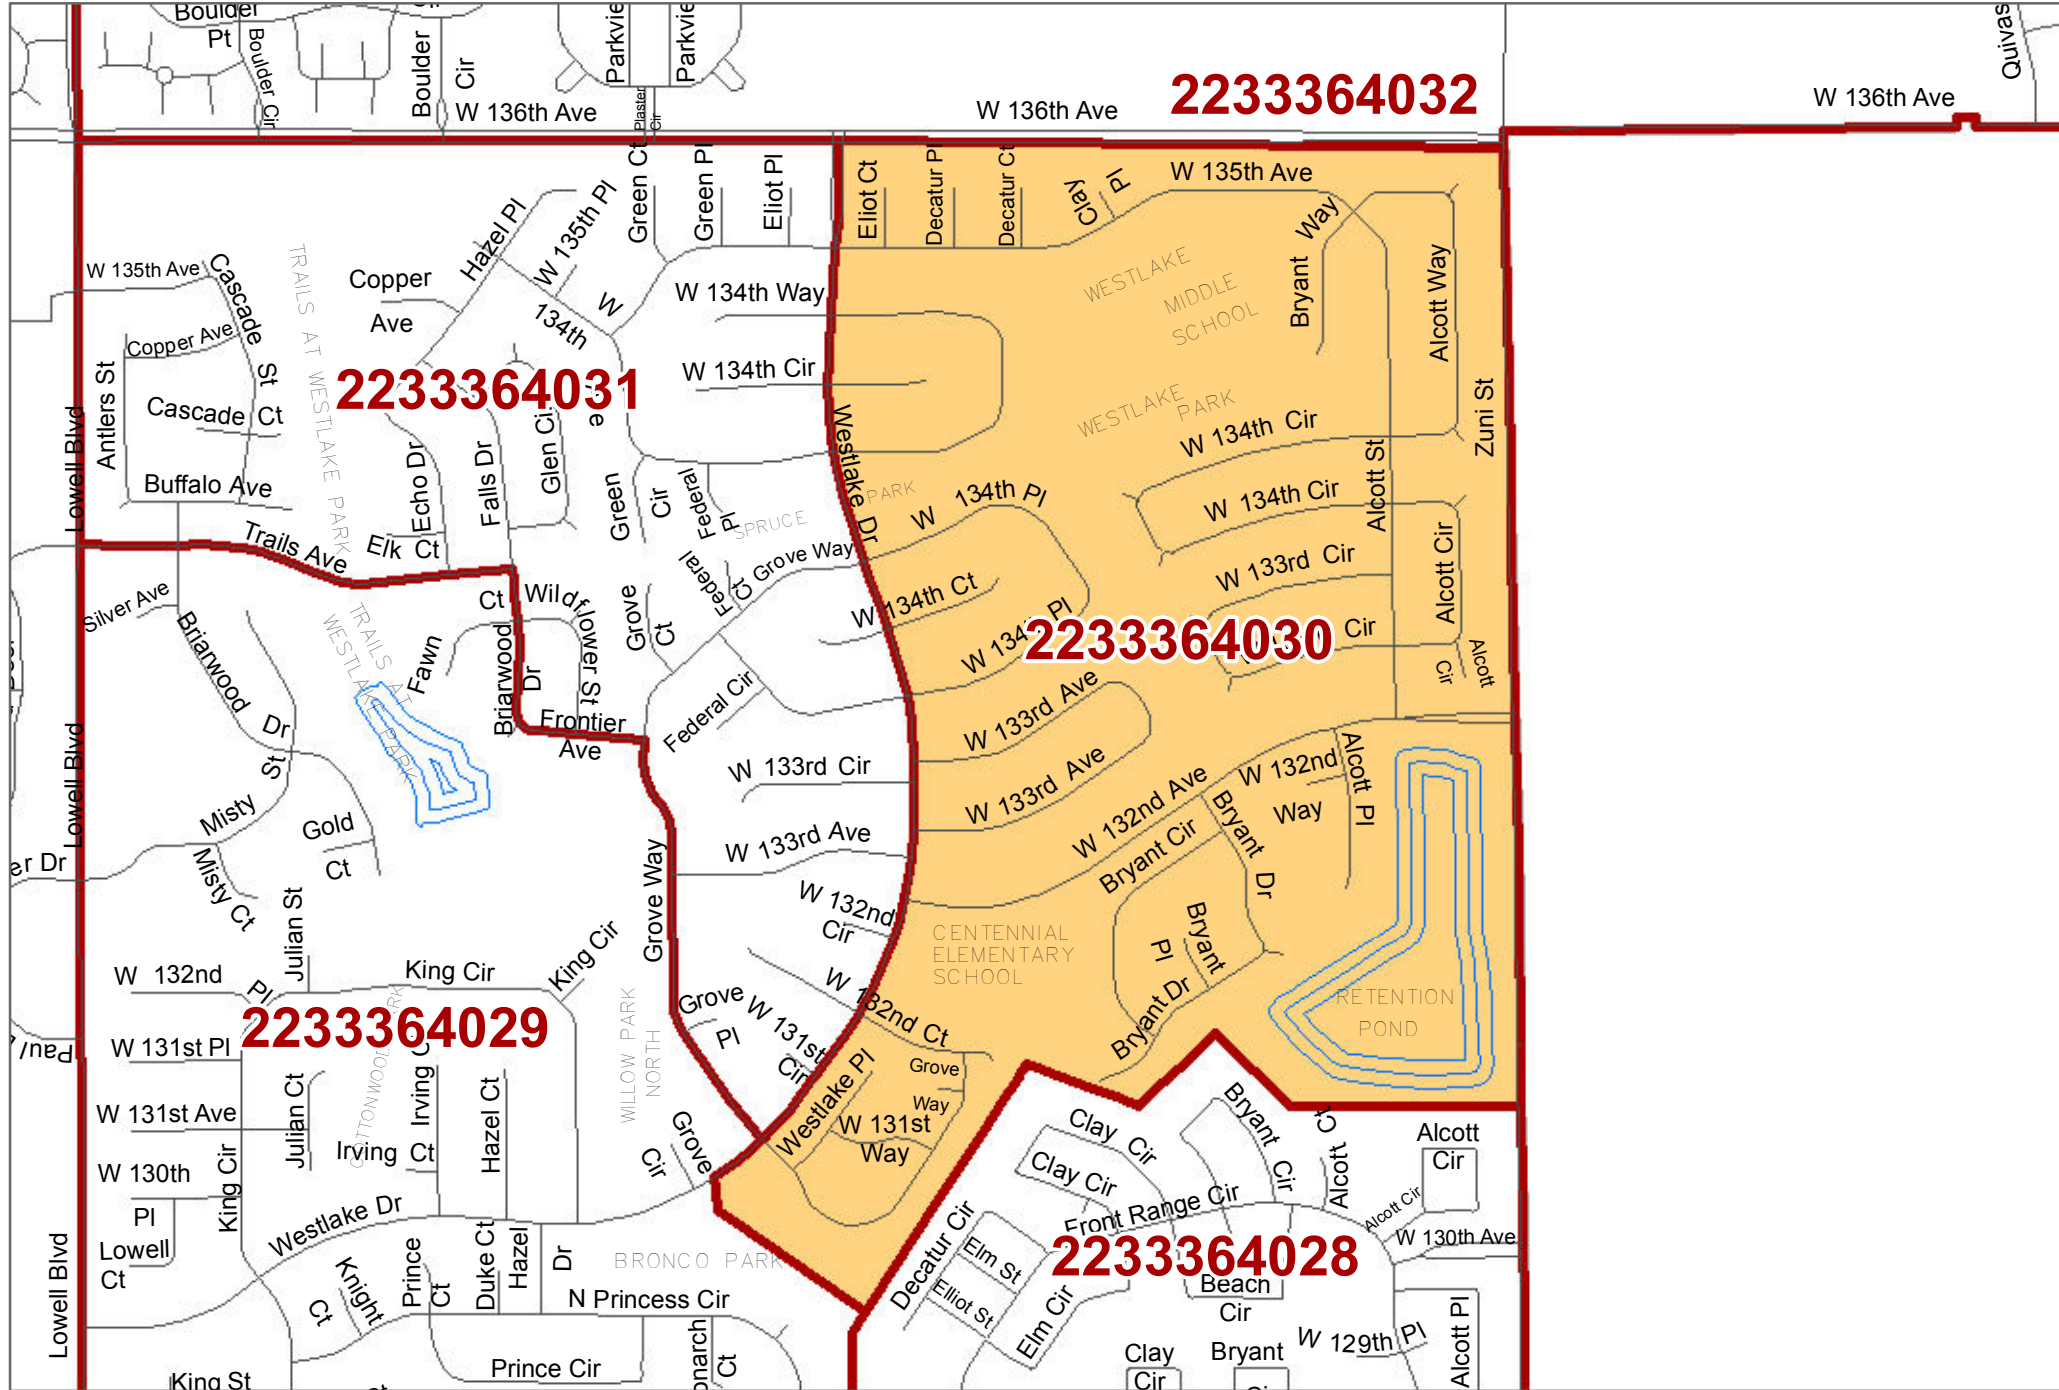

The City and County of Broomfield

Official General Election Wards

Precinct
2233364030

Legend

- PRECINCTS
- City Council Wards**
- Ward**
- WARD-1
- WARD-2
- WARD-3
- WARD-4
- WARD-5
- BROOMFIELD BOUNDARY