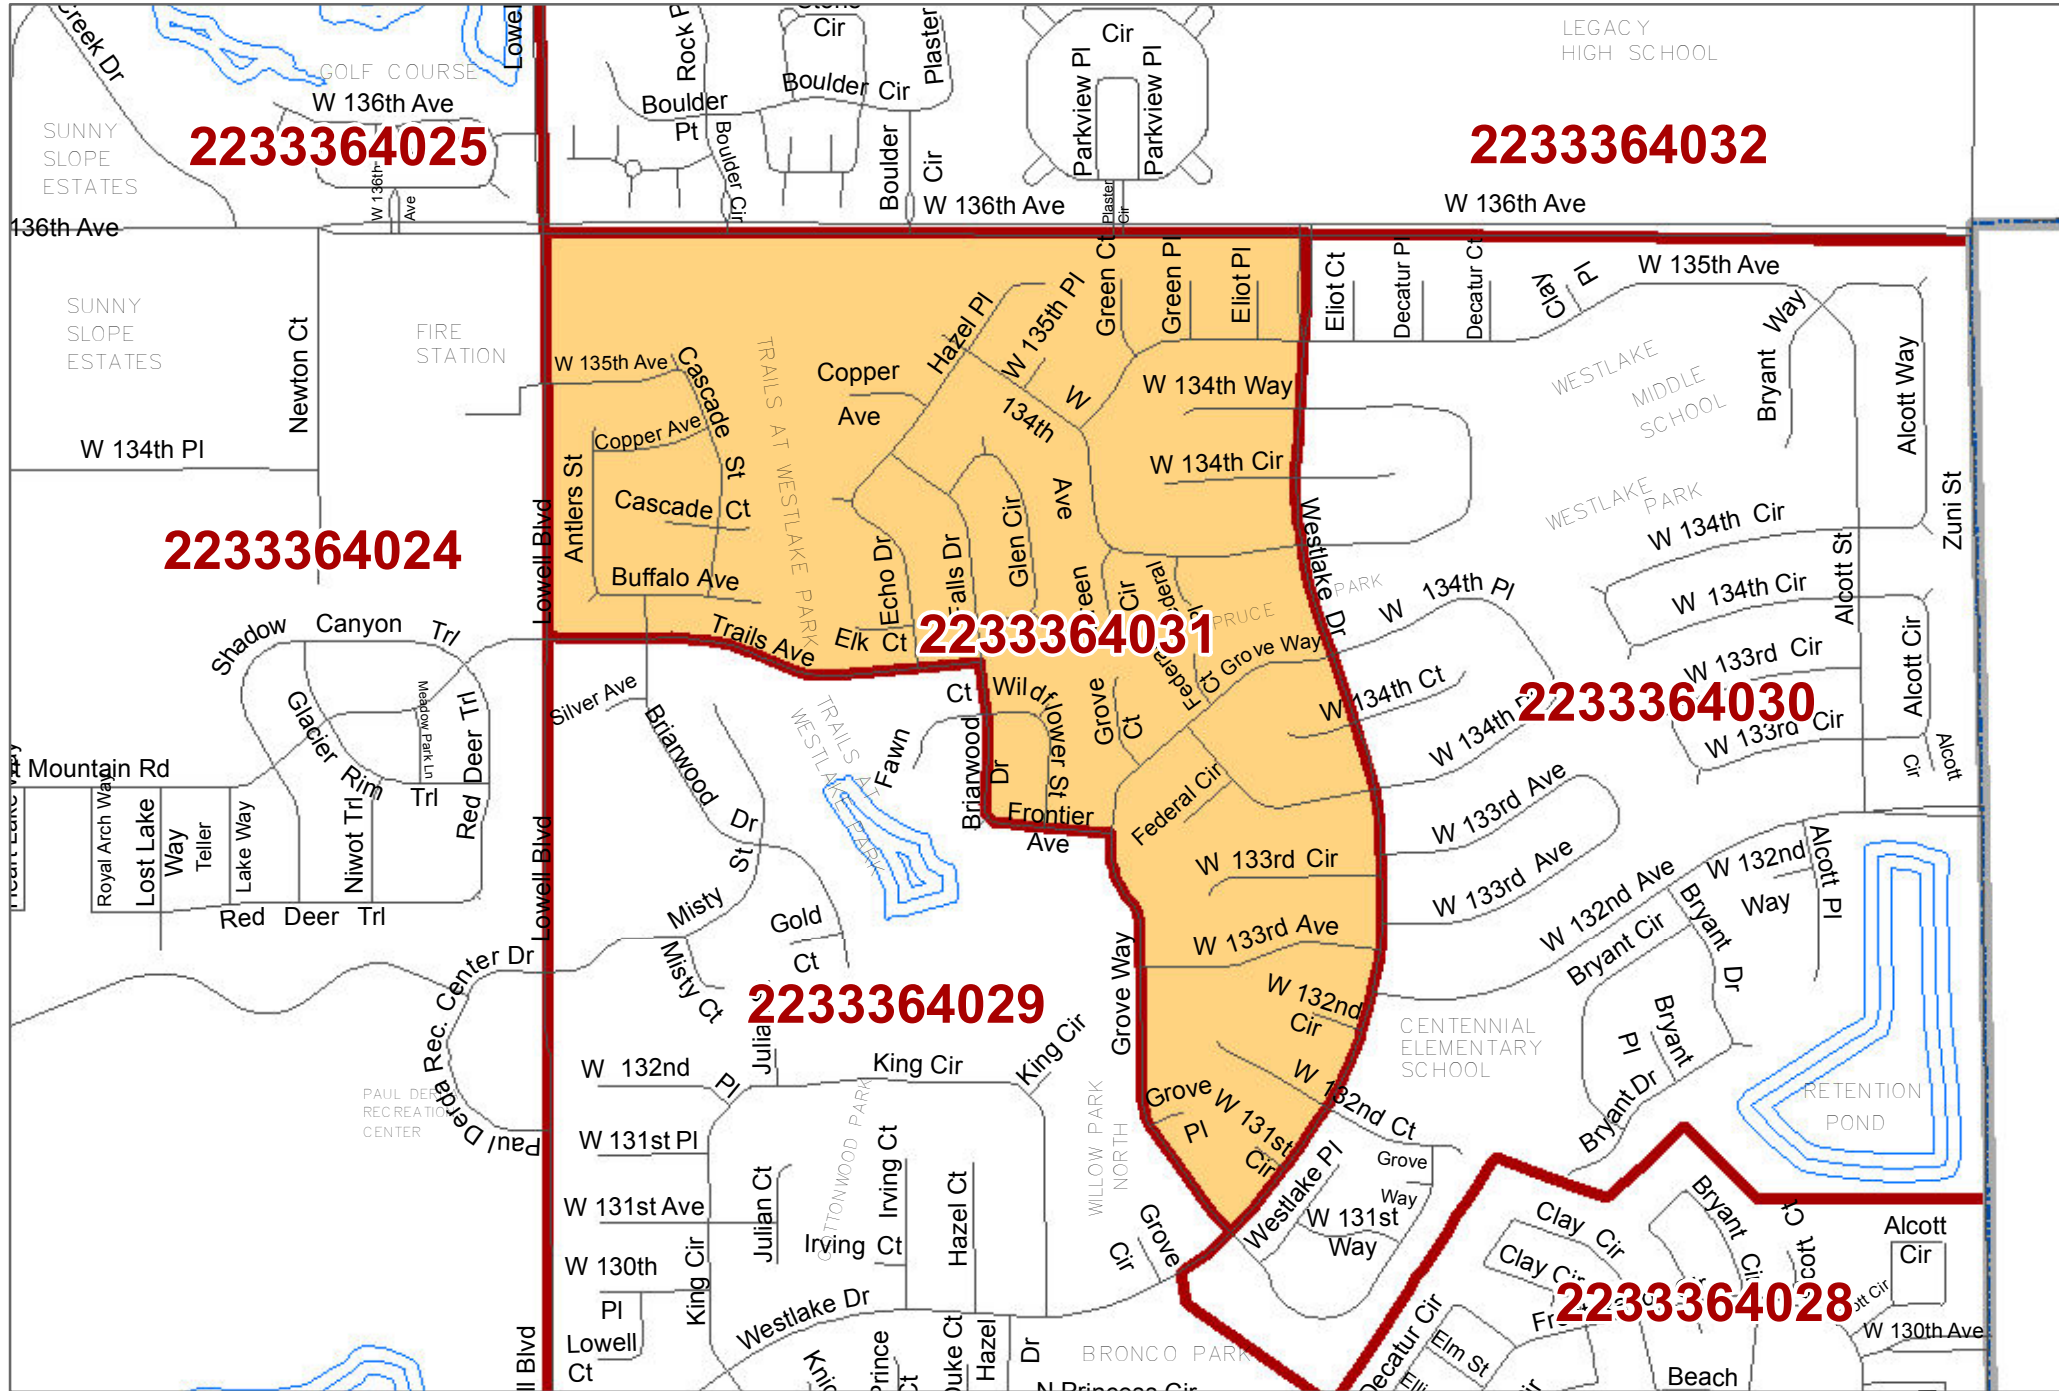

# The City and County of Broomfield

Official General Election Wards

**Precinct**  
**2233364031**

### Legend

BROOMFIELD BOUNDARY

PRECINCTS

### City Council Wards

WARD-1

WARD-2

WARD-3

WARD-4

WARD-5