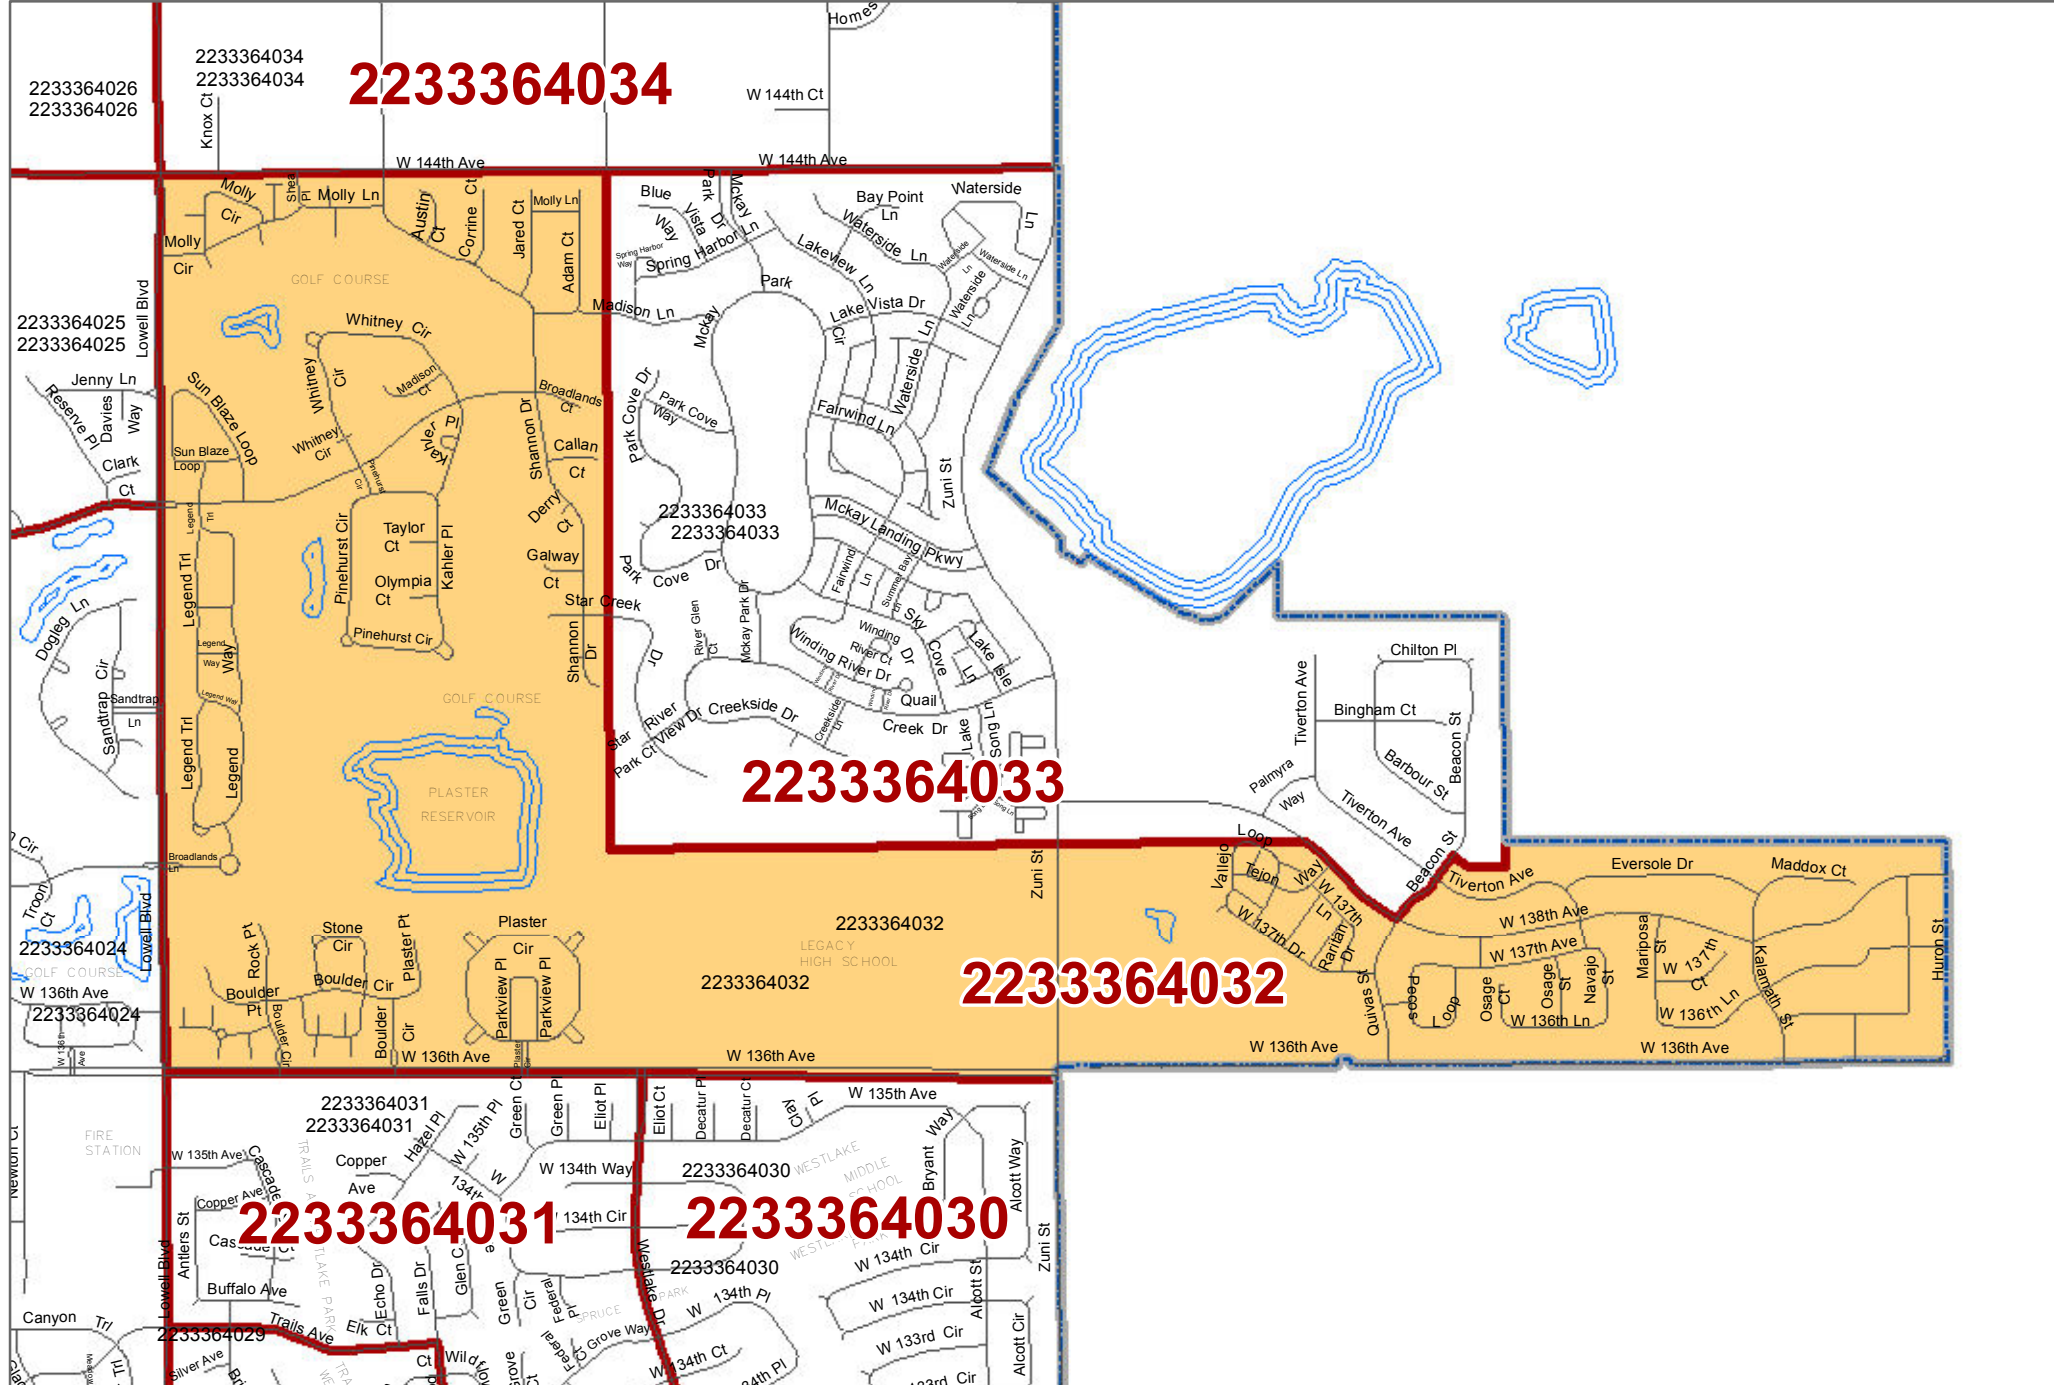

# The City and County of Broomfield

Official General Election Wards

**Precinct**  
**2233364032**

### Legend

BROOMFIELD BOUNDARY

Broomfield Precincts

### City Council Wards

WARD-1

WARD-2

WARD-3

WARD-4

WARD-5