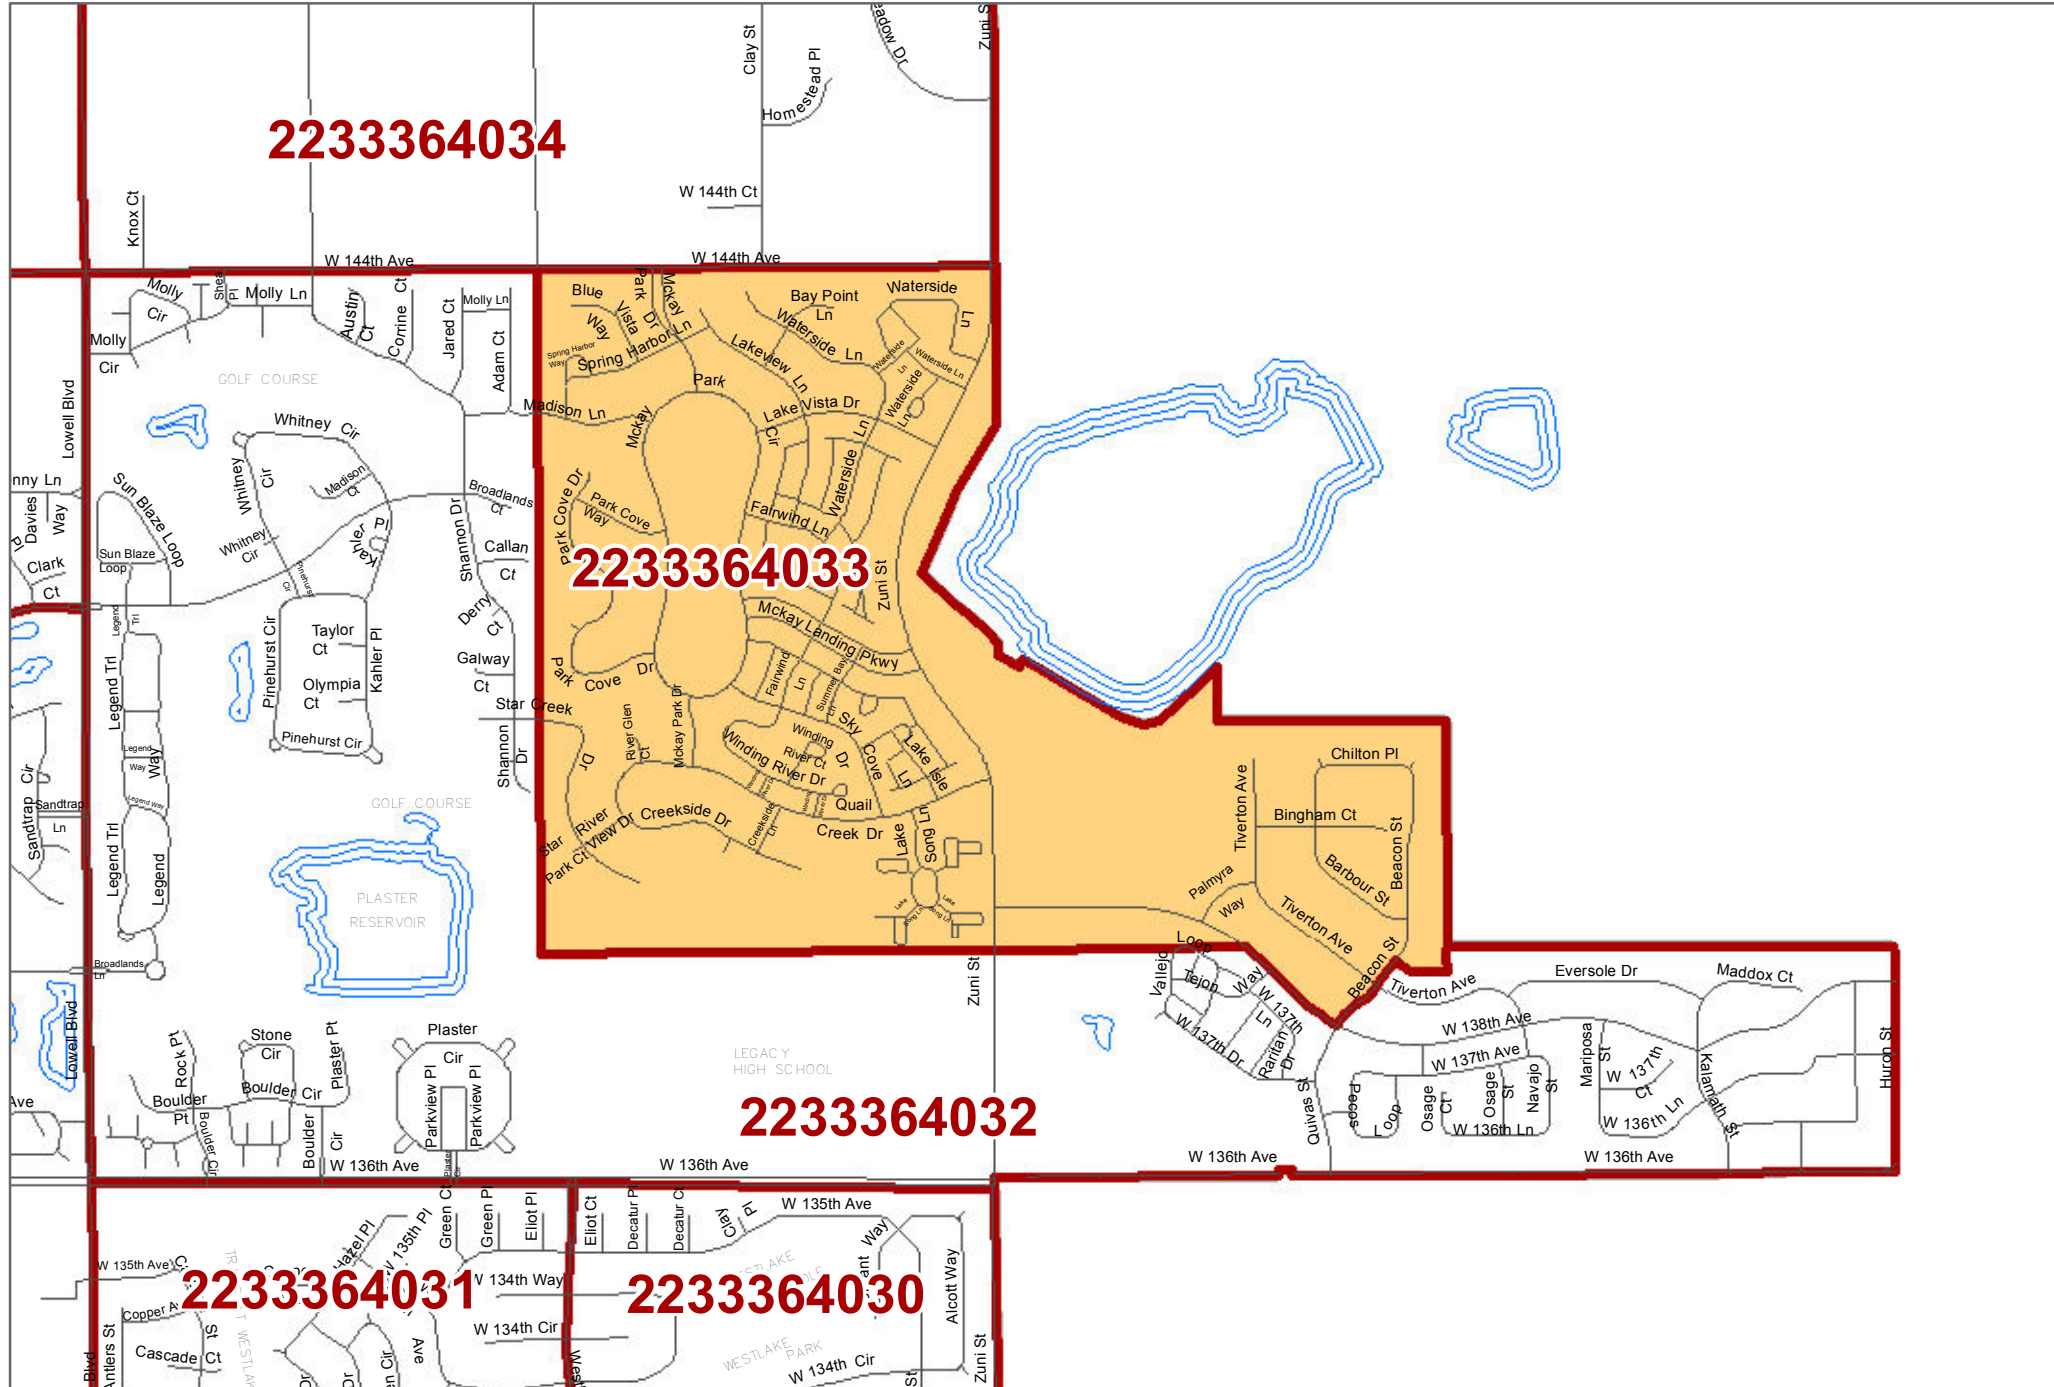

The City and County of Broomfield

Official General Election Wards

Precinct
2233364033

Legend

-  PRECINCTS
- City Council Wards**
- Ward**
-  WARD-1
-  WARD-2
-  WARD-3
-  WARD-4
-  WARD-5
-  BROOMFIELD BOUNDARY